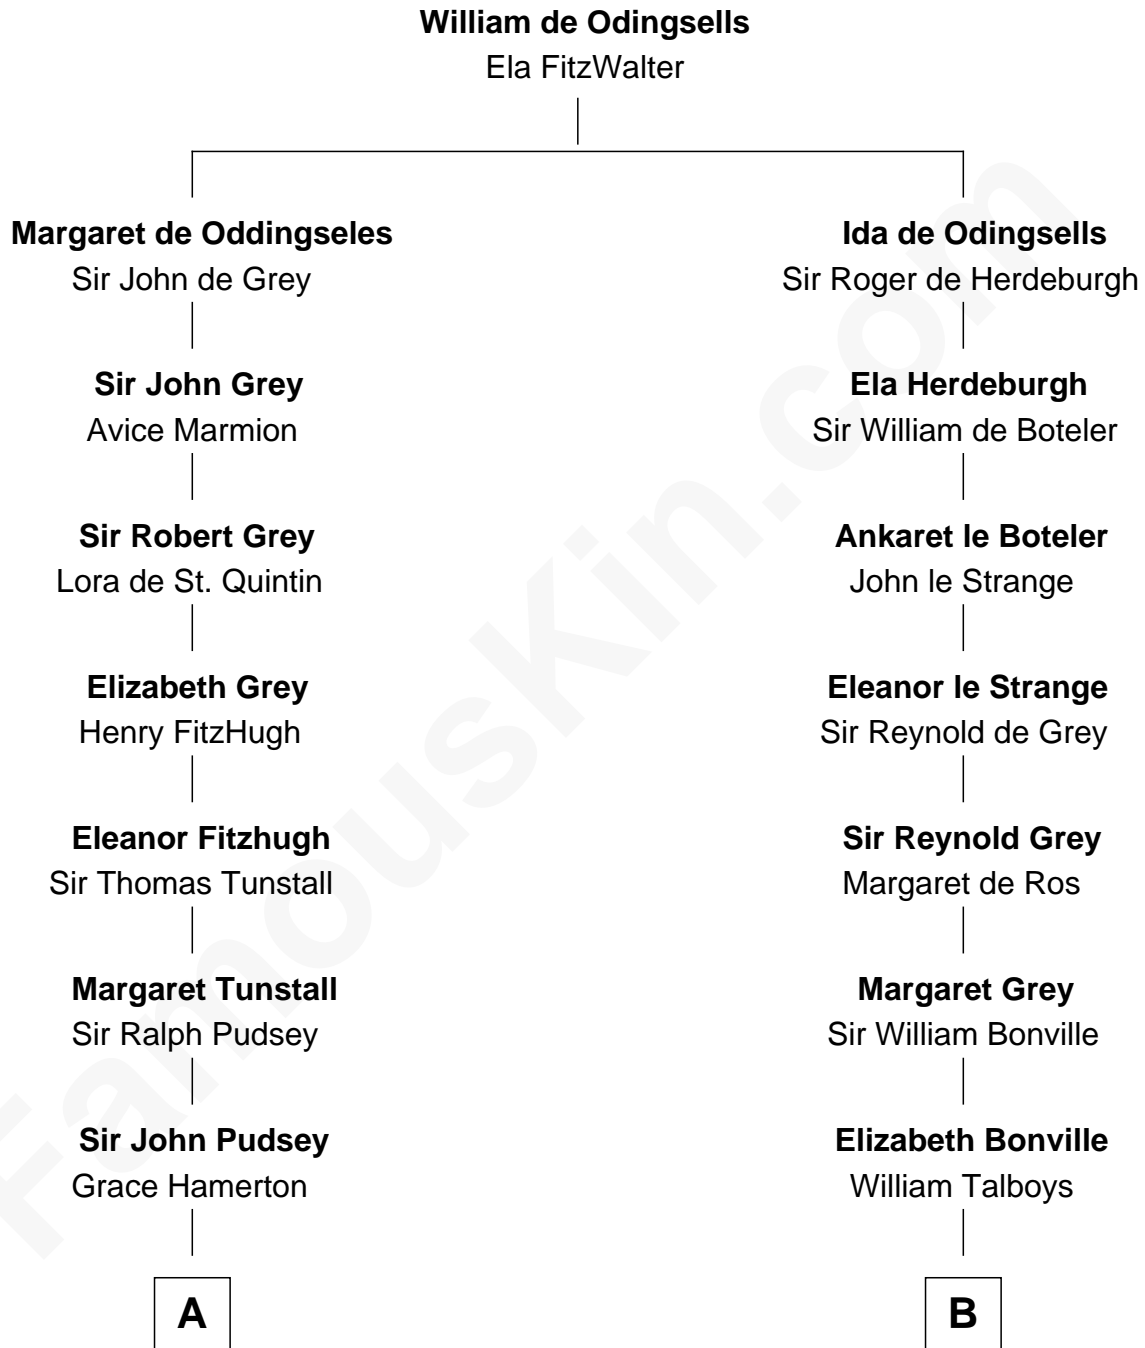

FamousKin.com Relationship Chart of

Henry Lee III

9th Governor of Virginia

16th cousin 2 times removed of

Thomas Nelson

Signer of the Declaration of Independence

A

Henry Pudsey
Margaret Conyers

Rowland Pudsey
Edith Hare

William Pudsey
Eleanor Montfort

Robert Pudsey
Eleanor Harman

George Pudsey
Matilda Cotton

Dorothy Pudsey
Gawen Grosvenor

Winifred Grosvenor
Thomas Corbin

Henry Corbin
Alice Eltonhead