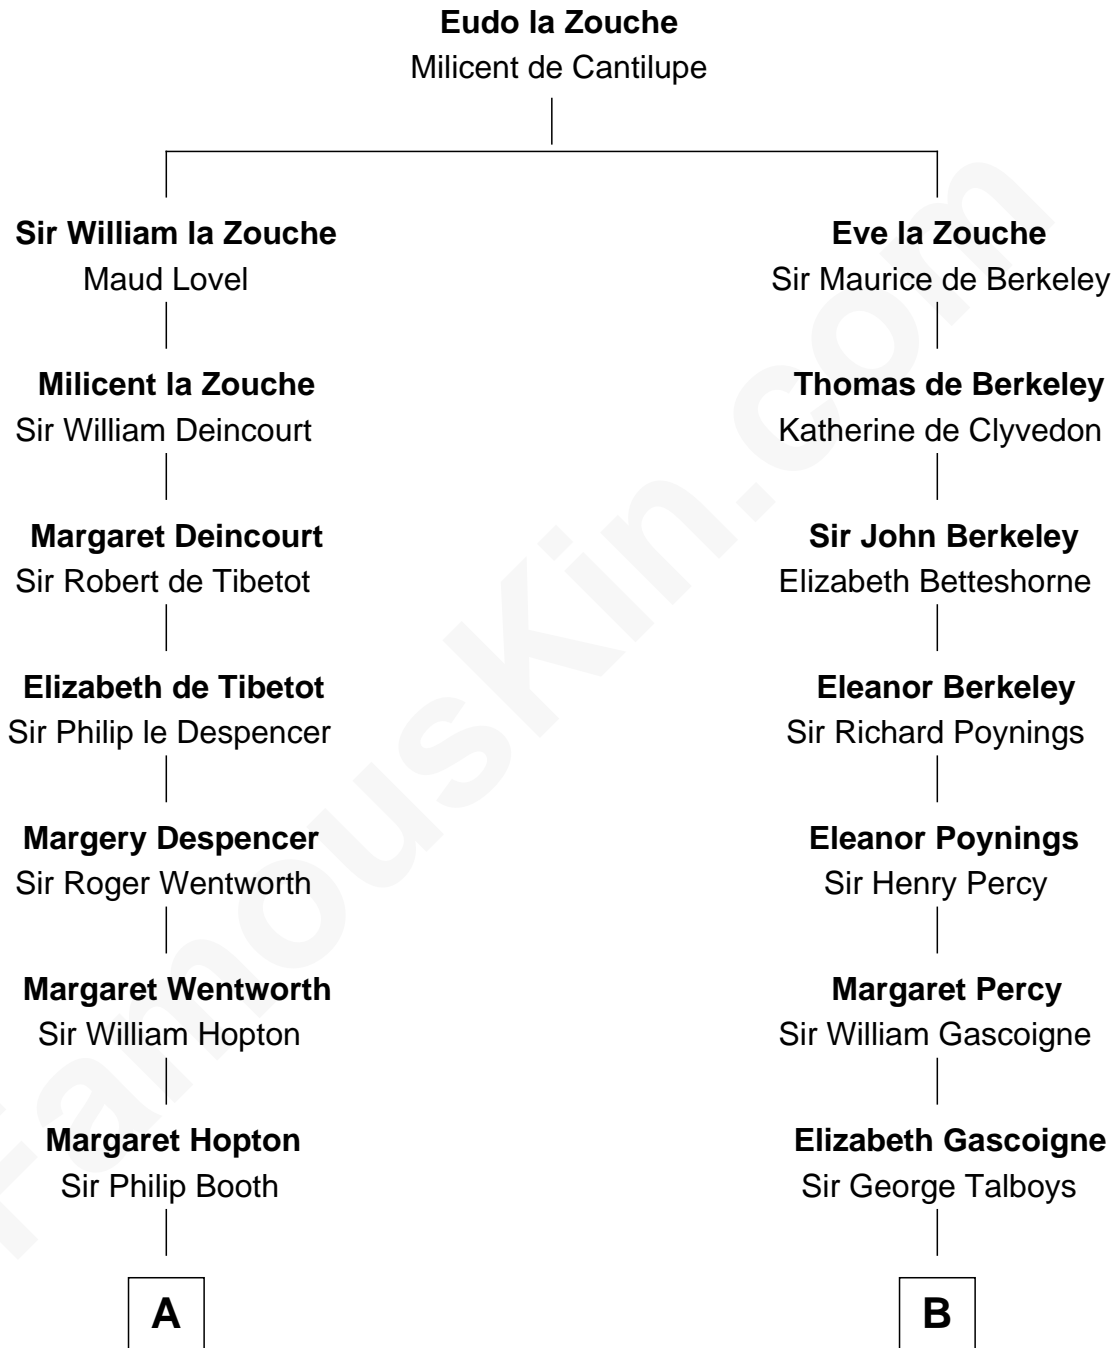

FamousKin.com Relationship Chart of

Henry Lee III

9th Governor of Virginia

14th cousin 3 times removed of

Thomas Nelson

Signer of the Declaration of Independence

A

Audrey Booth
Sir William de Lytton

Sir Robert Lytton
Frances Cavalery

Anne Lytton
Sir John Borlase

Anne Borlase
Sir Euseby Isham

William Isham
Mary Brett

Henry Isham
Katherine Banks

Mary Isham
Col. William Randolph

Elizabeth Randolph
Richard Bland