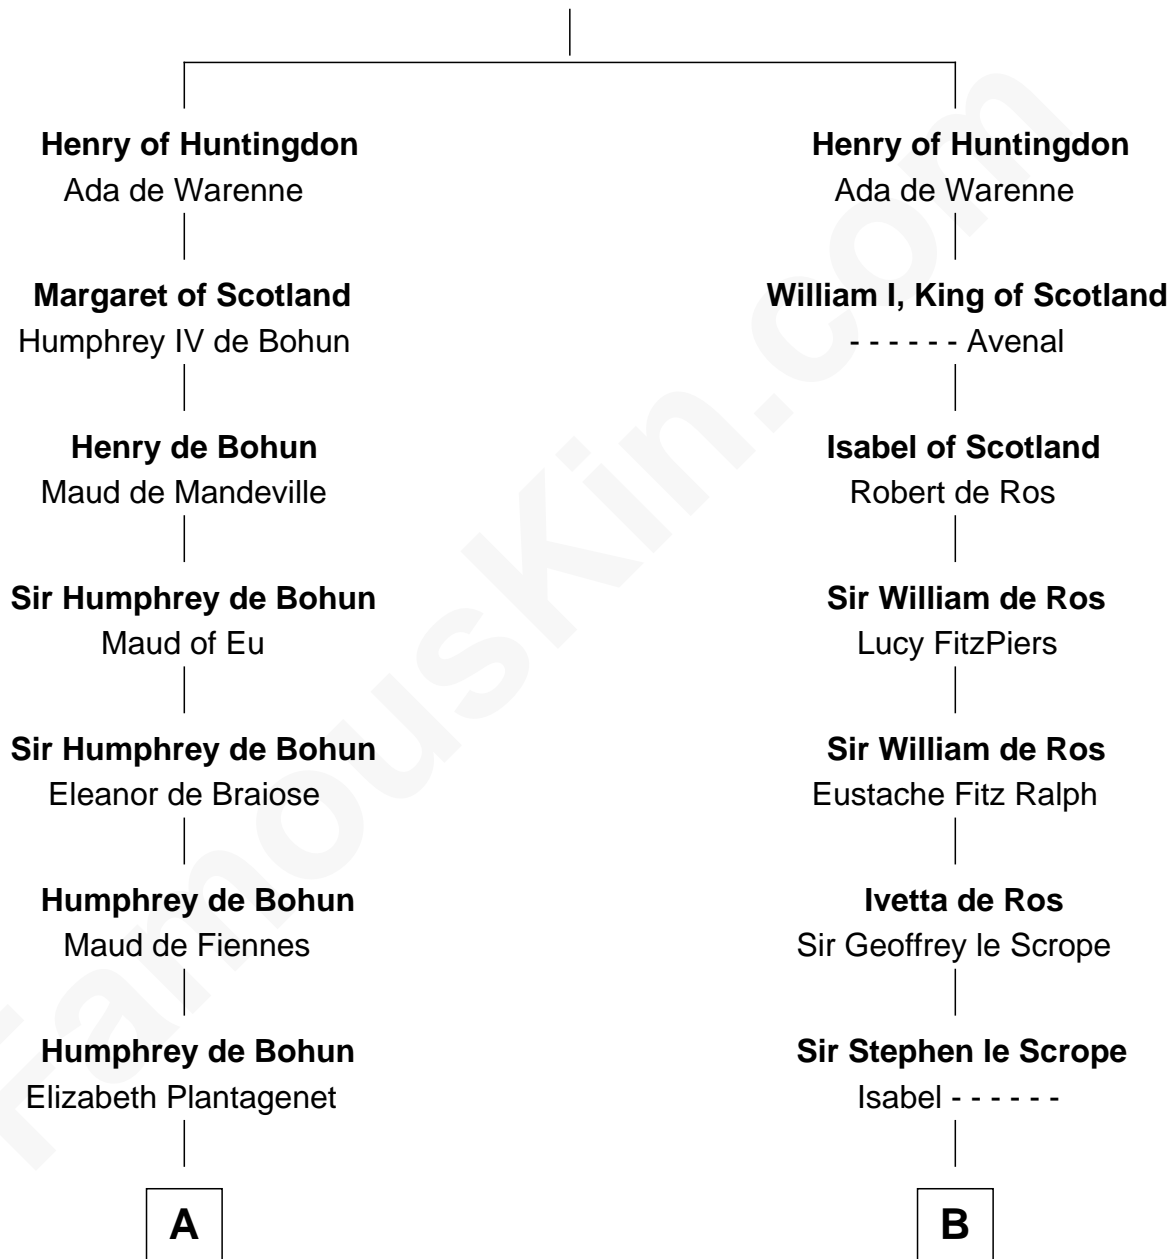

FamousKin.com

Relationship Chart of

Henry Lee III

9th Governor of Virginia

19th cousin 2 times removed of

Thomas Nelson

Signer of the Declaration of Independence

David I, King of Scotland
Maud of Northumberland

C

Alice Eltonhead

Henry Corbin

Laetitia Corbin

Richard Lee

Henry Lee

Mary Bland

Col. Henry Lee

Lucy Grymes

Henry Lee III

Light-Horse Harry

D

Margaret Reade

Thomas Nelson

William Nelson

Elizabeth Burwell

Thomas Nelson

Signer of Declaration of Independence

FamousKin.com