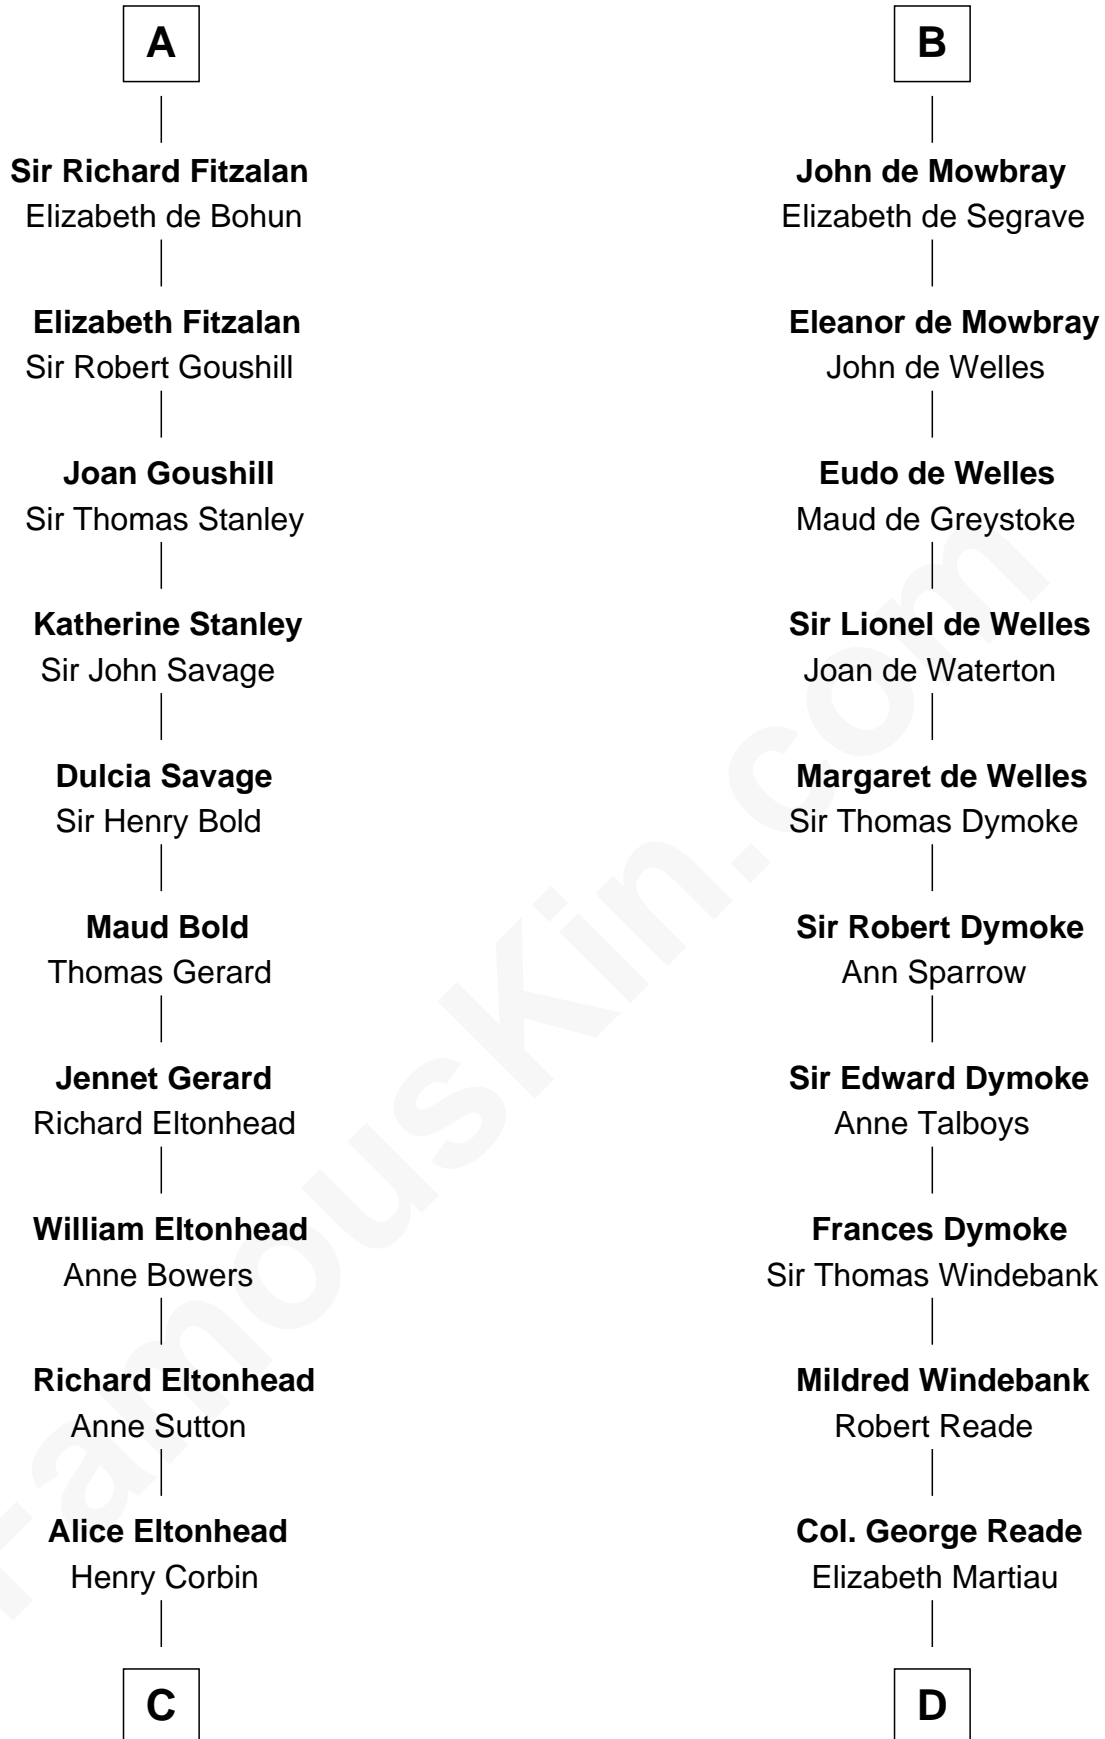

FamousKin.com Relationship Chart of

Henry Lee III

9th Governor of Virginia

20th cousin of

Thomas Nelson

Signer of the Declaration of Independence

C

Laetitia Corbin

Richard Lee

Henry Lee

Mary Bland

Col. Henry Lee

Lucy Grymes

Henry Lee III

Light-Horse Harry

D