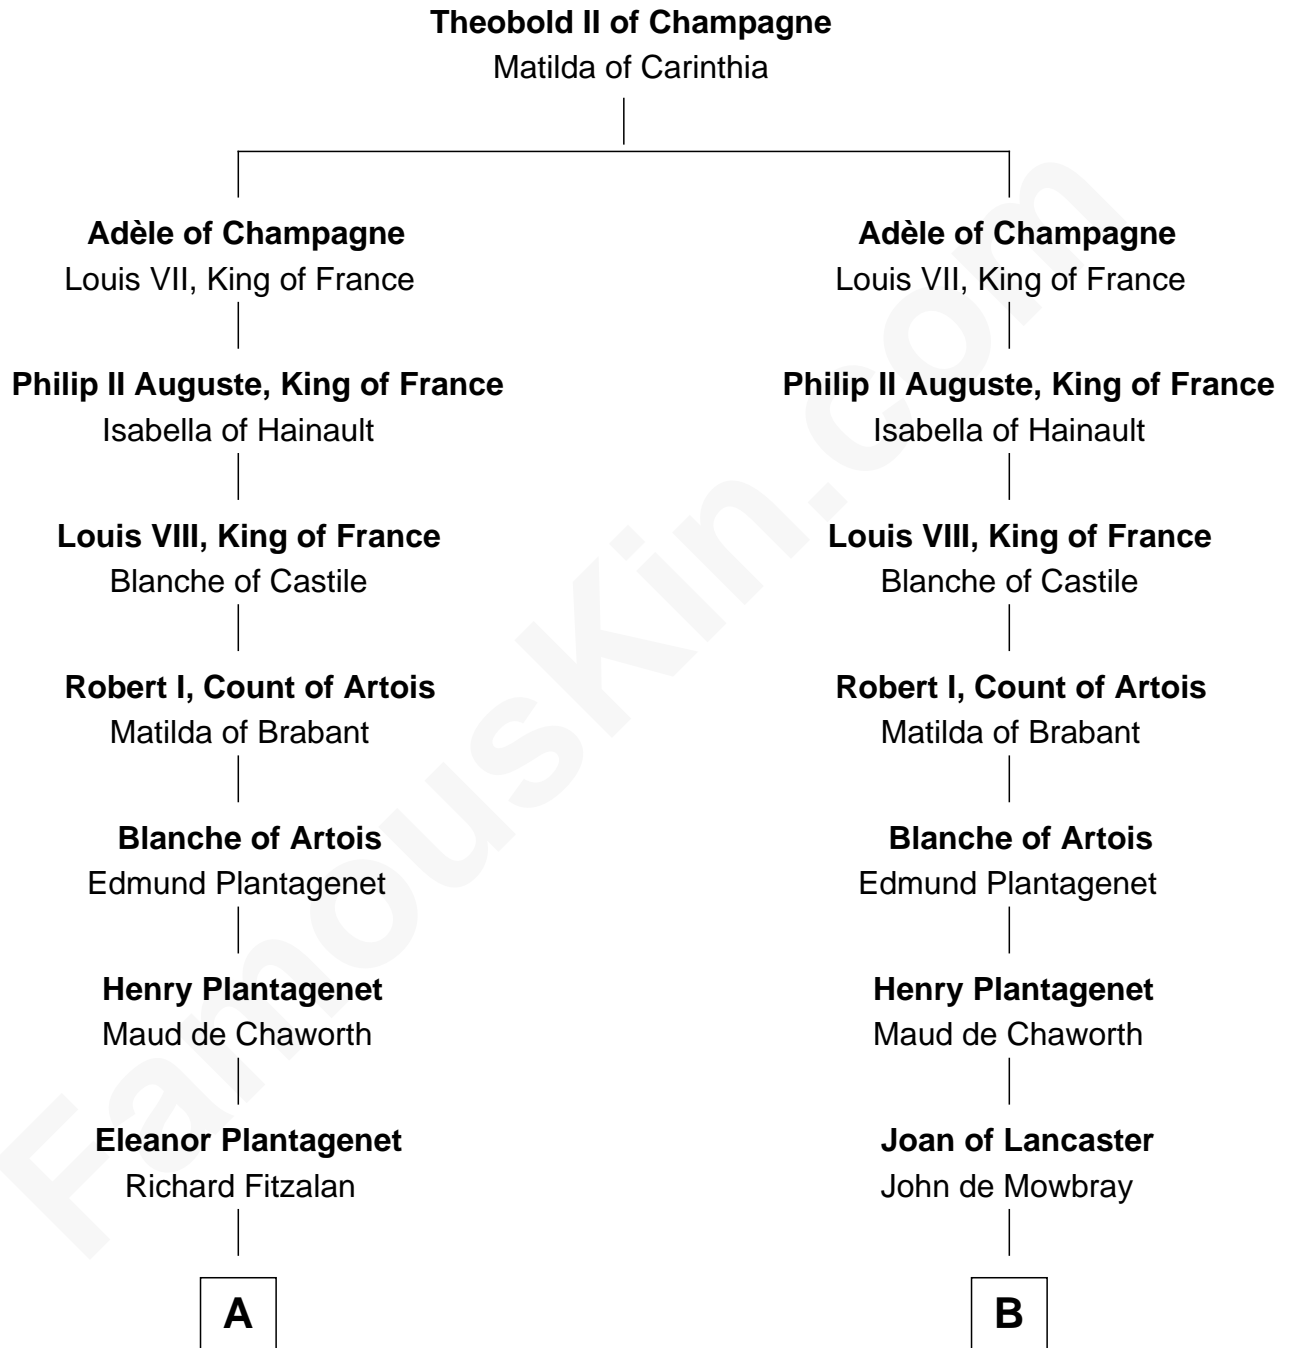

FamousKin.com Relationship Chart of

Henry Lee III

9th Governor of Virginia

20th cousin of

Thomas Nelson

Signer of the Declaration of Independence

C

Laetitia Corbin

Richard Lee

Henry Lee

Mary Bland

Col. Henry Lee

Lucy Grymes

Henry Lee III

Light-Horse Harry

D