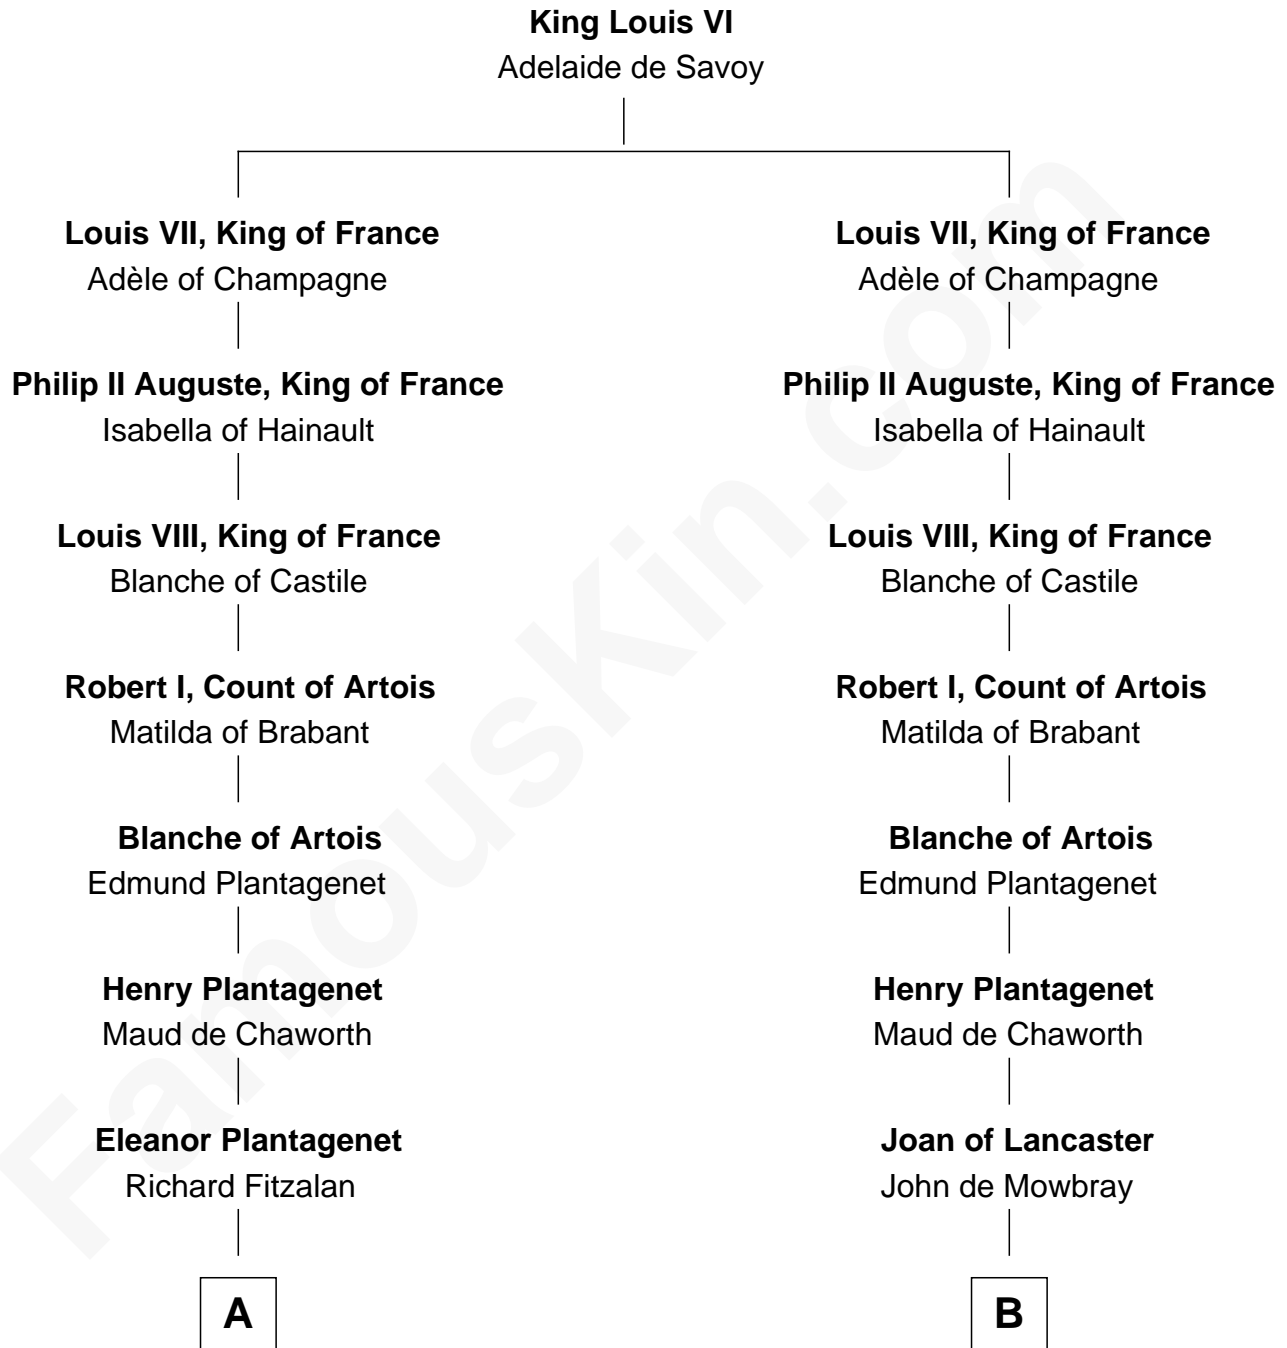

# FamousKin.com Relationship Chart of

**Henry Lee III**

*9th Governor of Virginia*

**20th cousin of**

**Thomas Nelson**

*Signer of the Declaration of Independence*

**C**

**Laetitia Corbin**

Richard Lee

**Henry Lee**

Mary Bland

**Col. Henry Lee**

Lucy Grymes

**Henry Lee III**

*Light-Horse Harry*

**D**