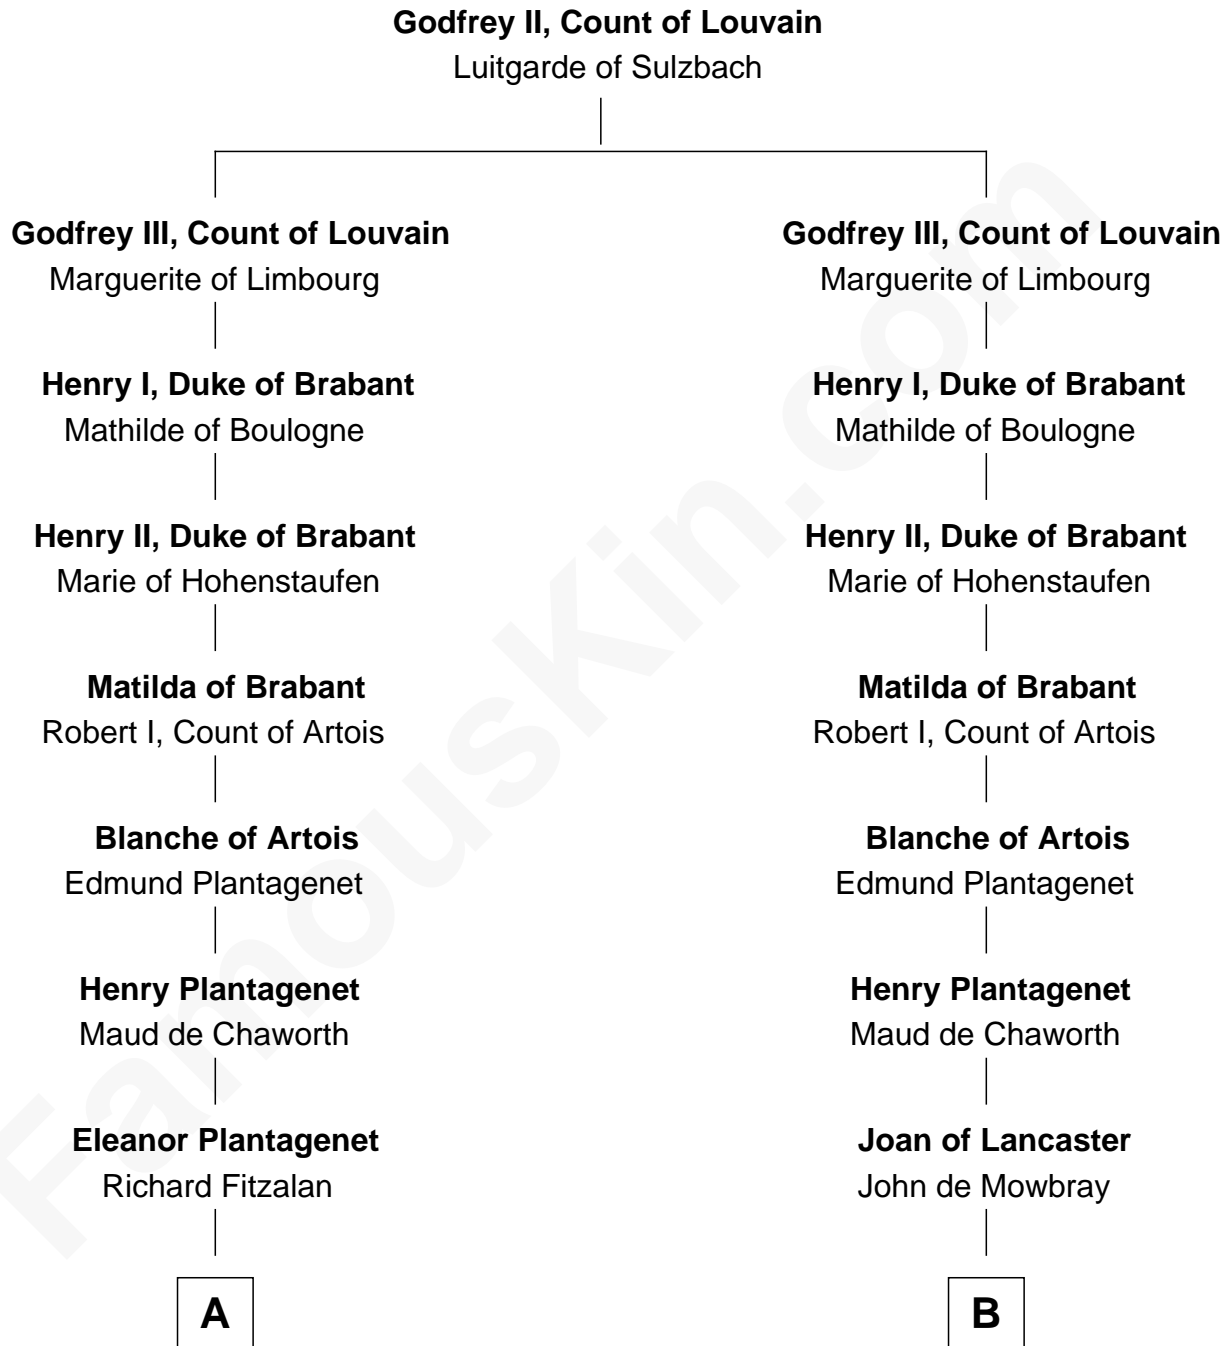

# FamousKin.com Relationship Chart of

**Henry Lee III**

*9th Governor of Virginia*

**20th cousin of**

**Thomas Nelson**

*Signer of the Declaration of Independence*

**C**

**Laetitia Corbin**

Richard Lee

**Henry Lee**

Mary Bland

**Col. Henry Lee**

Lucy Grymes

**Henry Lee III**

*Light-Horse Harry*

**D**

**Robert Reade**

Mary Lilly

**Margaret Reade**

Thomas Nelson

**William Nelson**

Elizabeth Burwell

**Thomas Nelson**

*Signer of Declaration of Independence*