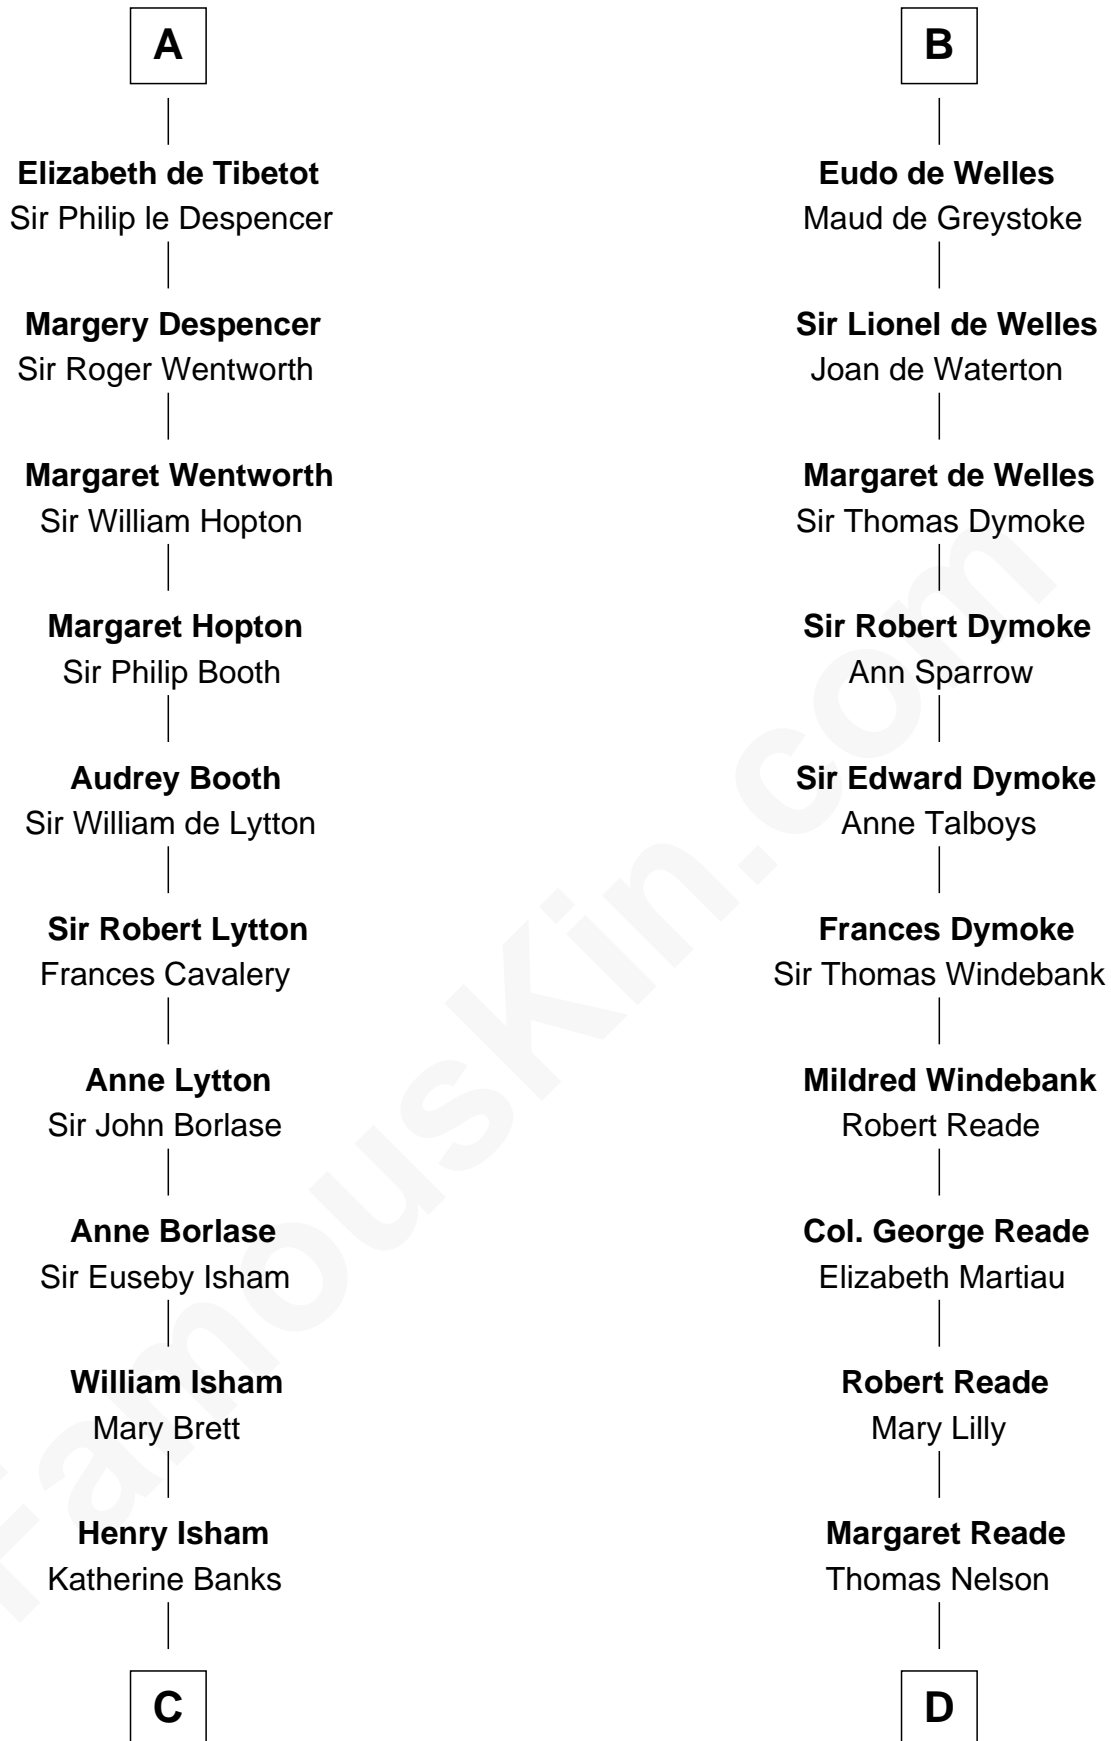

FamousKin.com Relationship Chart of

Henry Lee III

9th Governor of Virginia

18th cousin 3 times removed of

Thomas Nelson

Signer of the Declaration of Independence

Sir Odinel de Umfreville

Alice de Lucy

Margery de Badlesmere

Maud de Roos

John de Welles

John de Welles

Eleanor de Mowbray

B

C

Mary Isham
Col. William Randolph