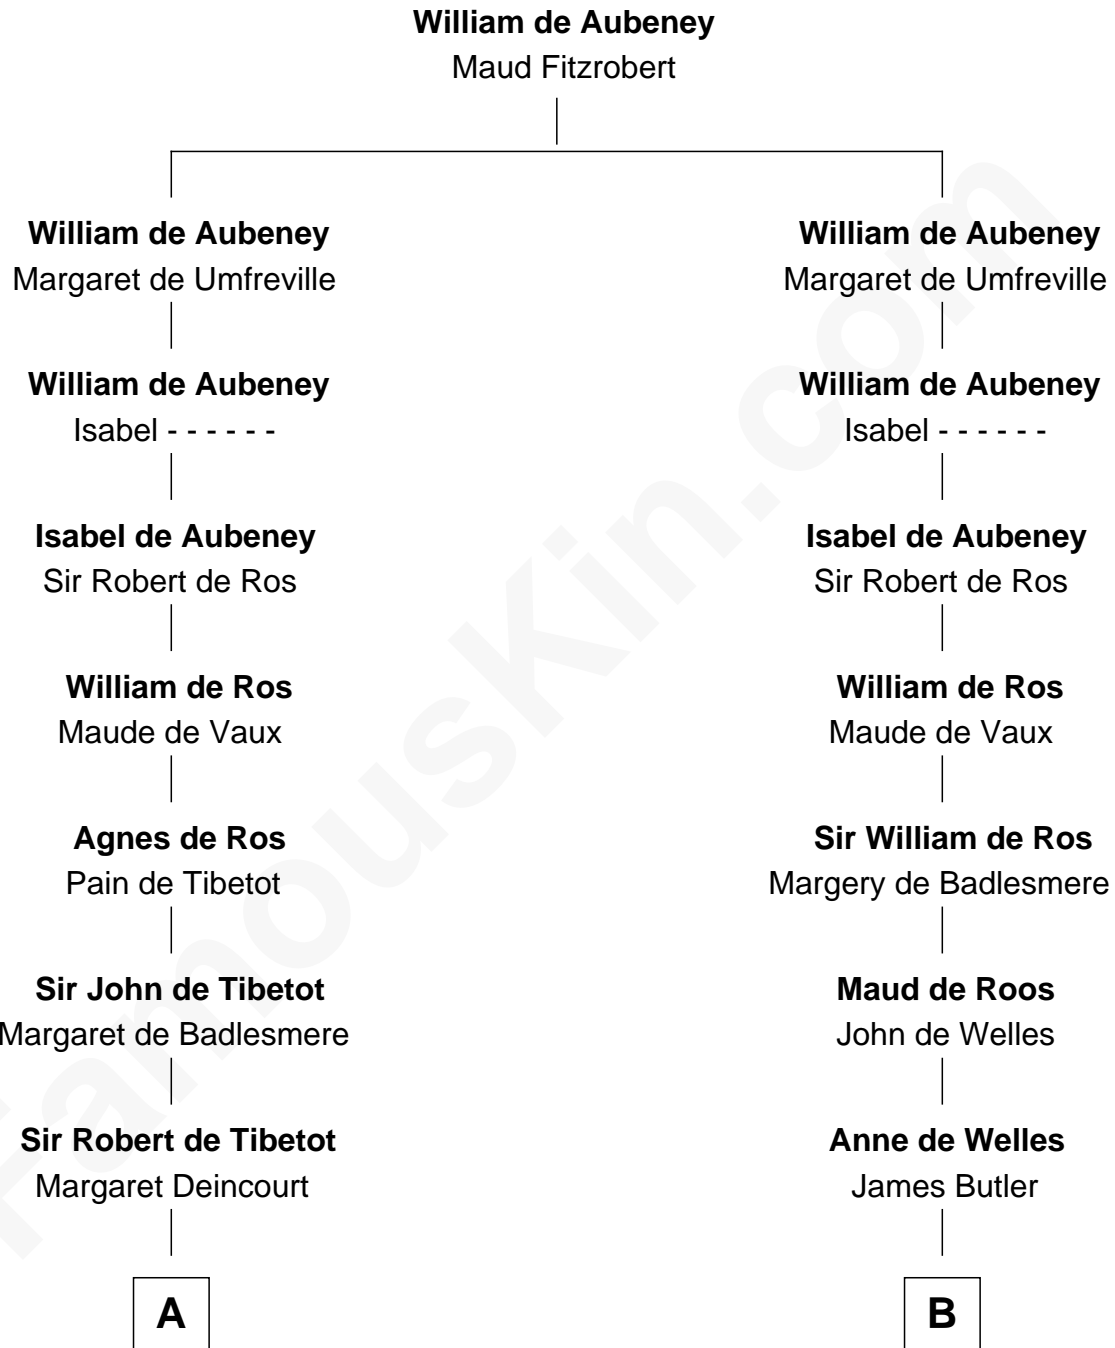

FamousKin.com Relationship Chart of

Henry Lee III

9th Governor of Virginia

19th cousin 2 times removed of

William Floyd

Signer of the Declaration of Independence

C

Mary Isham
Col. William Randolph

Elizabeth Randolph
Richard Bland

Mary Bland
Henry Lee

Col. Henry Lee
Lucy Grymes

Henry Lee III
Light-Horse Harry

D

Jonathan Smith
Elizabeth Platt

Tabitha Smith
Nicholl Floyd

William Floyd