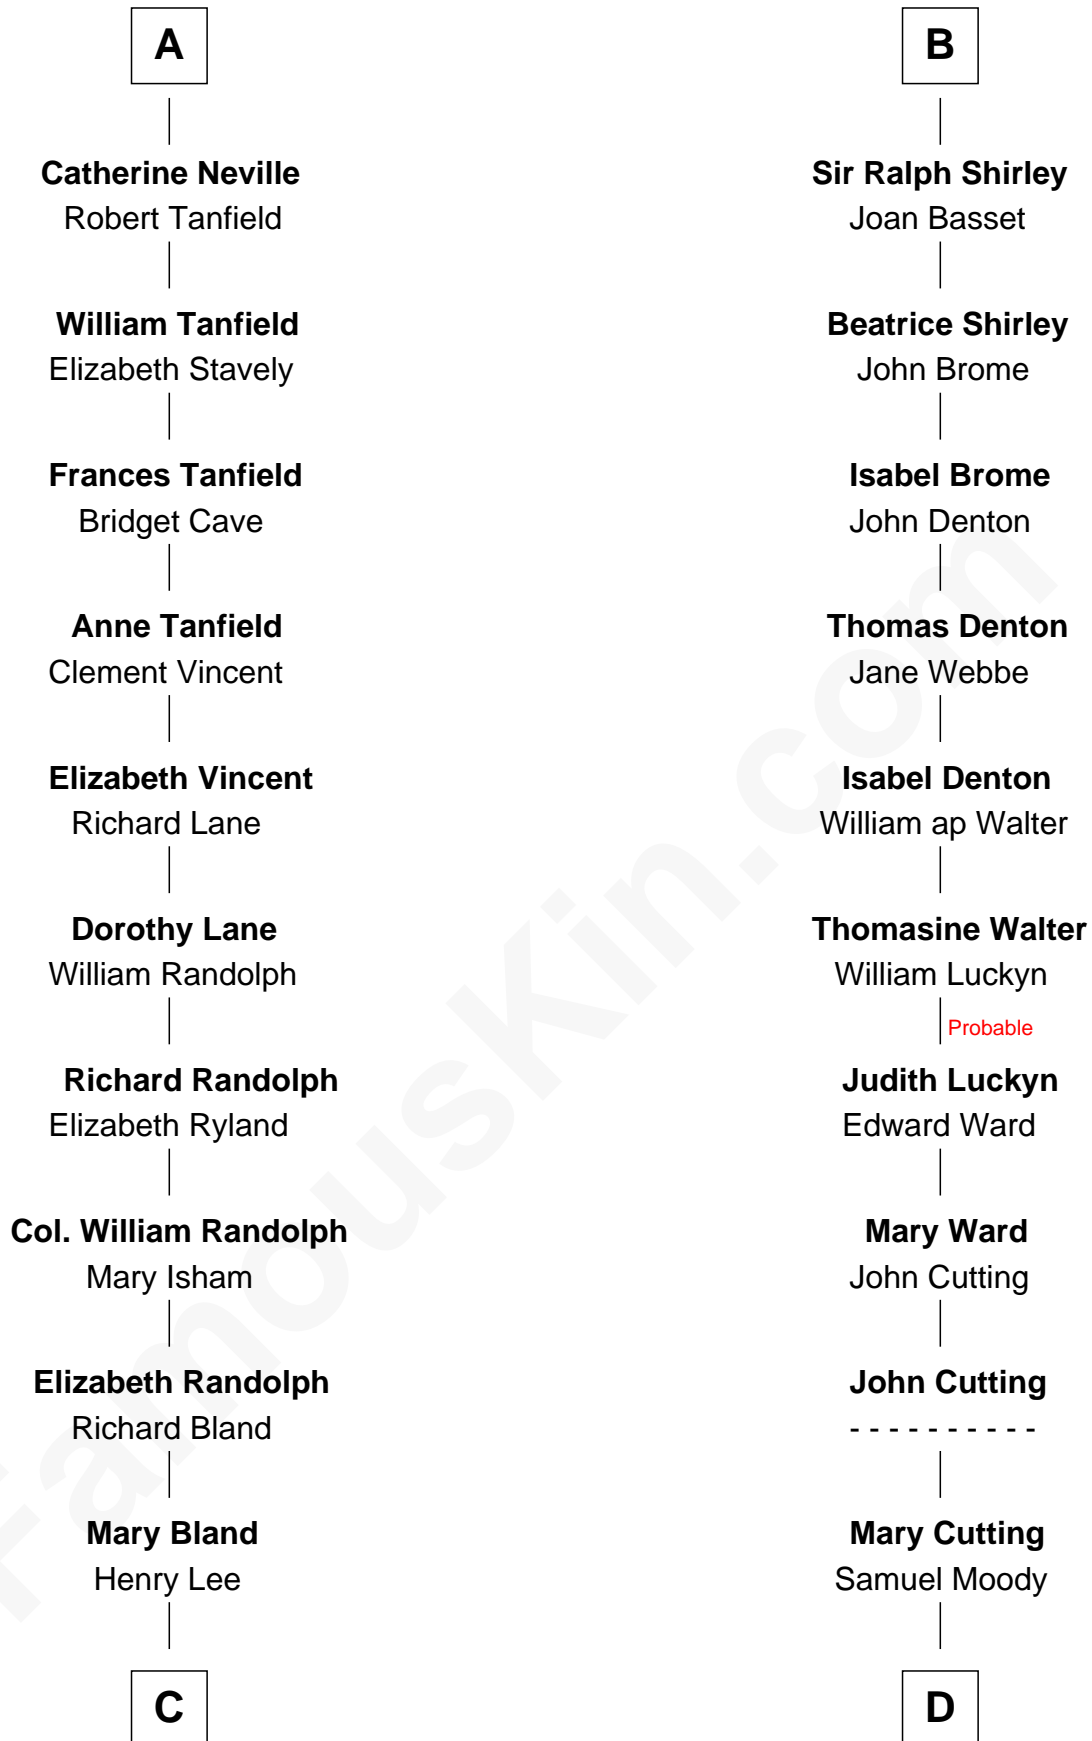

FamousKin.com Relationship Chart of

Henry Lee III

9th Governor of Virginia

18th cousin 2 times removed of

Nathan Hale

America's First Spy

C

Col. Henry Lee

Lucy Grymes

Henry Lee III

Light-Horse Harry

D

John Moody

Hannah Dole

Apphia Moody

Samuel Hale