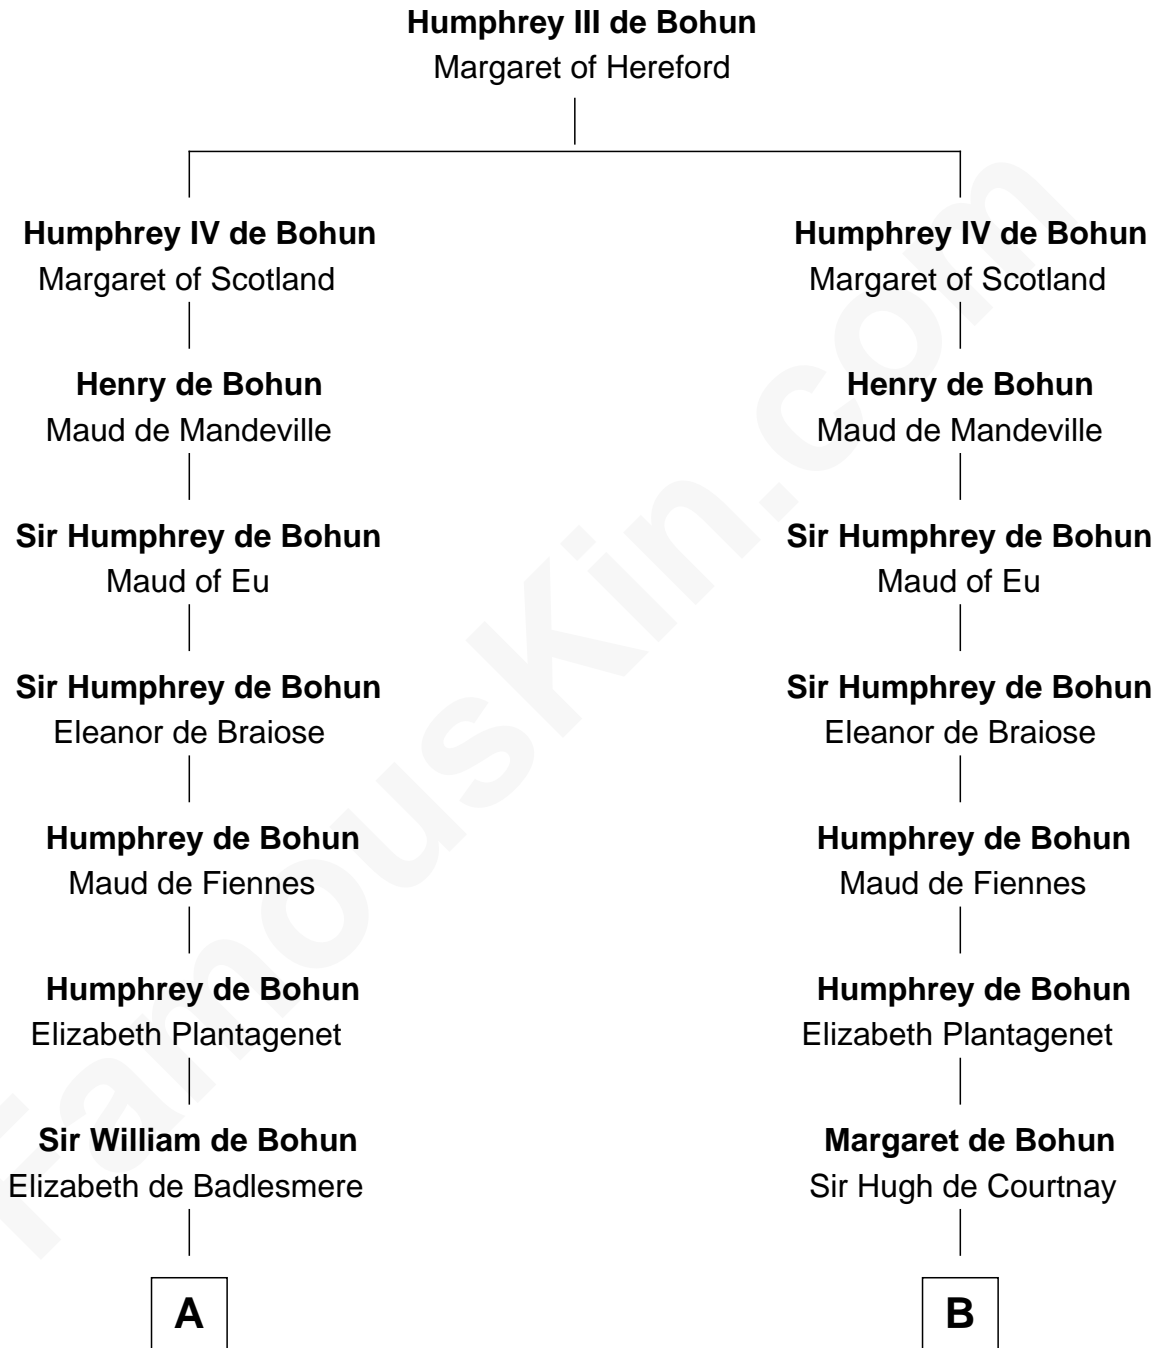

FamousKin.com Relationship Chart of

Henry Lee III

9th Governor of Virginia

20th cousin of

General William Whipple

Signer of the Declaration of Independence

C

Laetitia Corbin

Richard Lee

Henry Lee

Mary Bland

Col. Henry Lee

Lucy Grymes

Henry Lee III

Light-Horse Harry

D

Mary Oliver

Col. Samuel Appleton

Joanna Appleton

Matthew Whipple

William Whipple

Mary Cutts

General William Whipple

Signer of Declaration of Independence