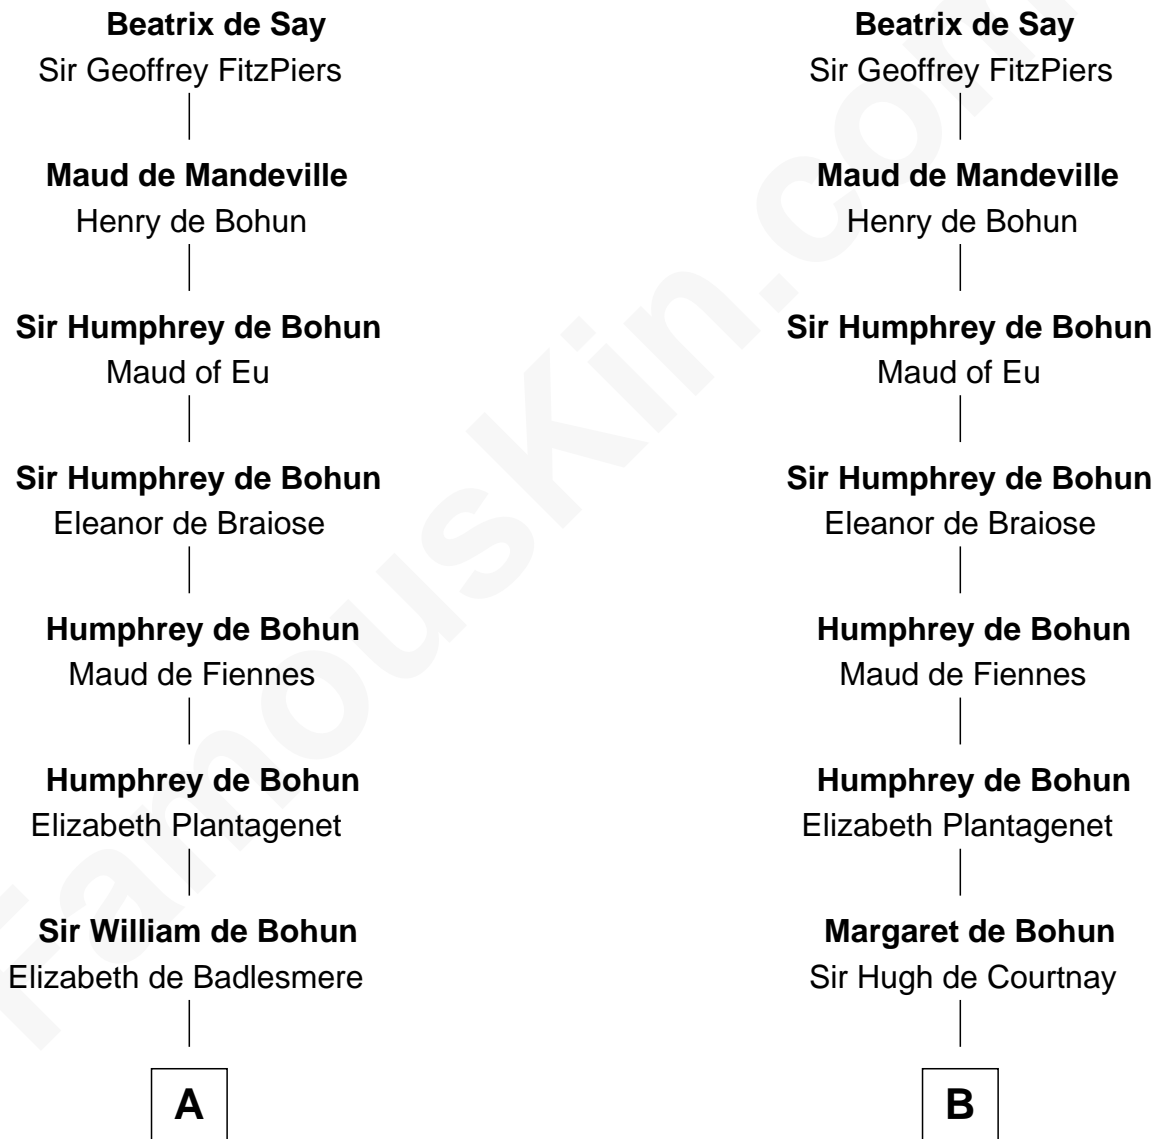

# FamousKin.com Relationship Chart of

**Henry Lee III**

*9th Governor of Virginia*

**20th cousin of**

**General William Whipple**

*Signer of the Declaration of Independence*

**William de Say**

**C**

**Laetitia Corbin**

Richard Lee

**Henry Lee**

Mary Bland

**Col. Henry Lee**

Lucy Grymes

**Henry Lee III**

*Light-Horse Harry*

**D**

**Mary Oliver**

Col. Samuel Appleton

**Joanna Appleton**

Matthew Whipple

**William Whipple**

Mary Cutts

**General William Whipple**