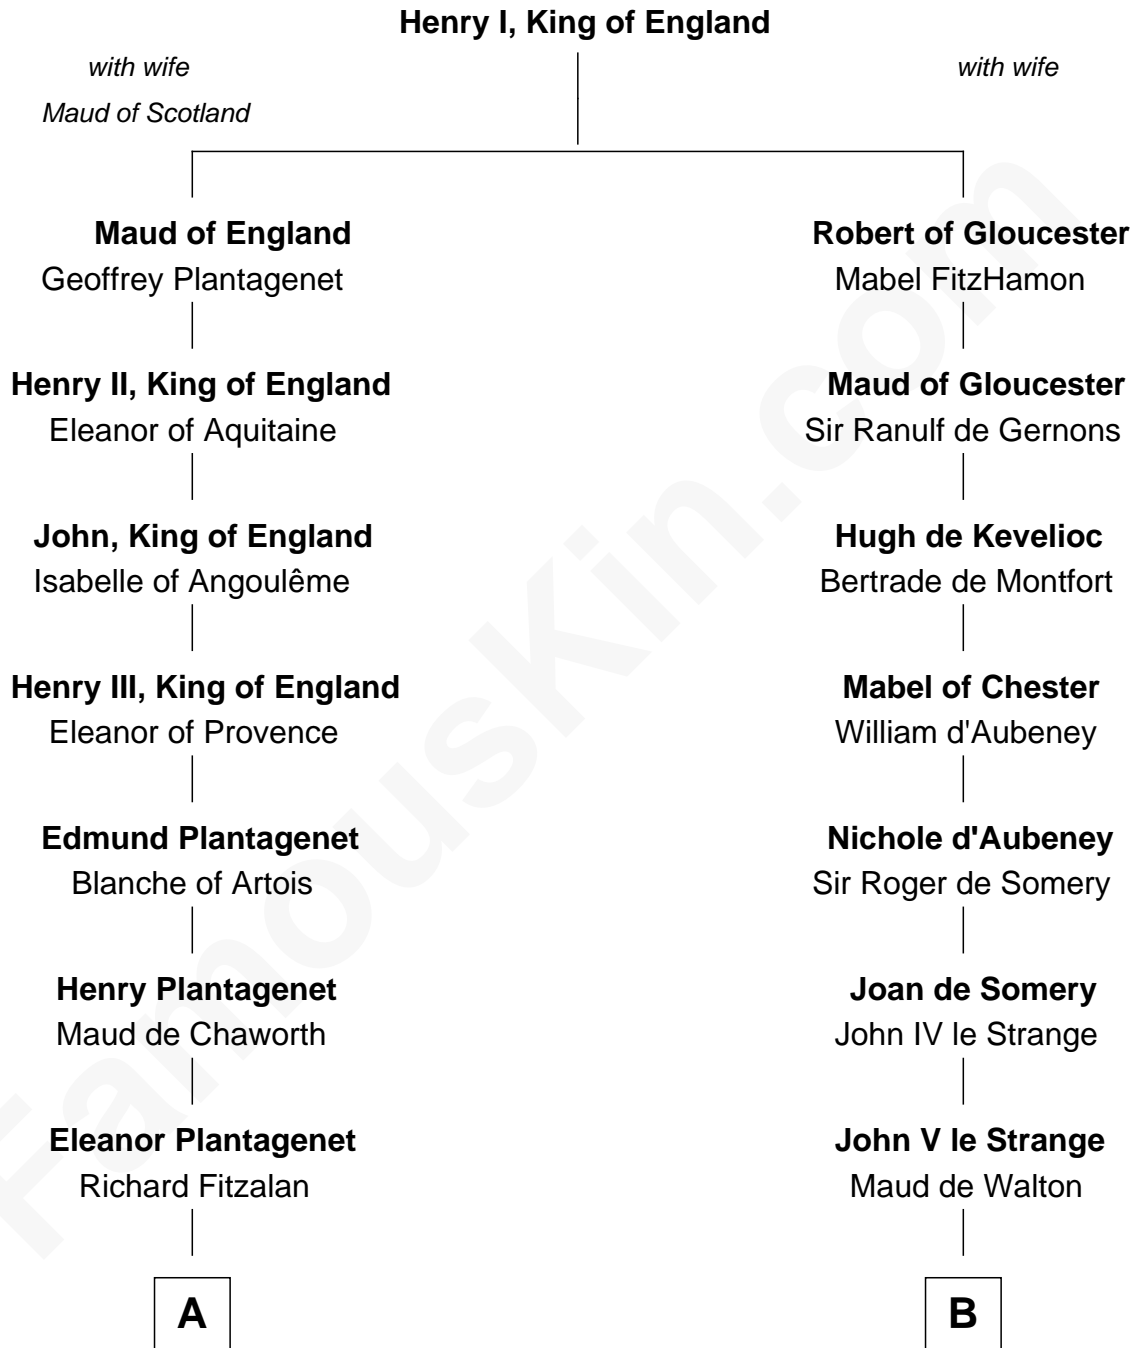

FamousKin.com Relationship Chart of

Henry Lee III

9th Governor of Virginia

20th cousin of

General William Whipple

Signer of the Declaration of Independence

C

Laetitia Corbin

Richard Lee

Henry Lee

Mary Bland

Col. Henry Lee

Lucy Grymes

Henry Lee III

Light-Horse Harry

D