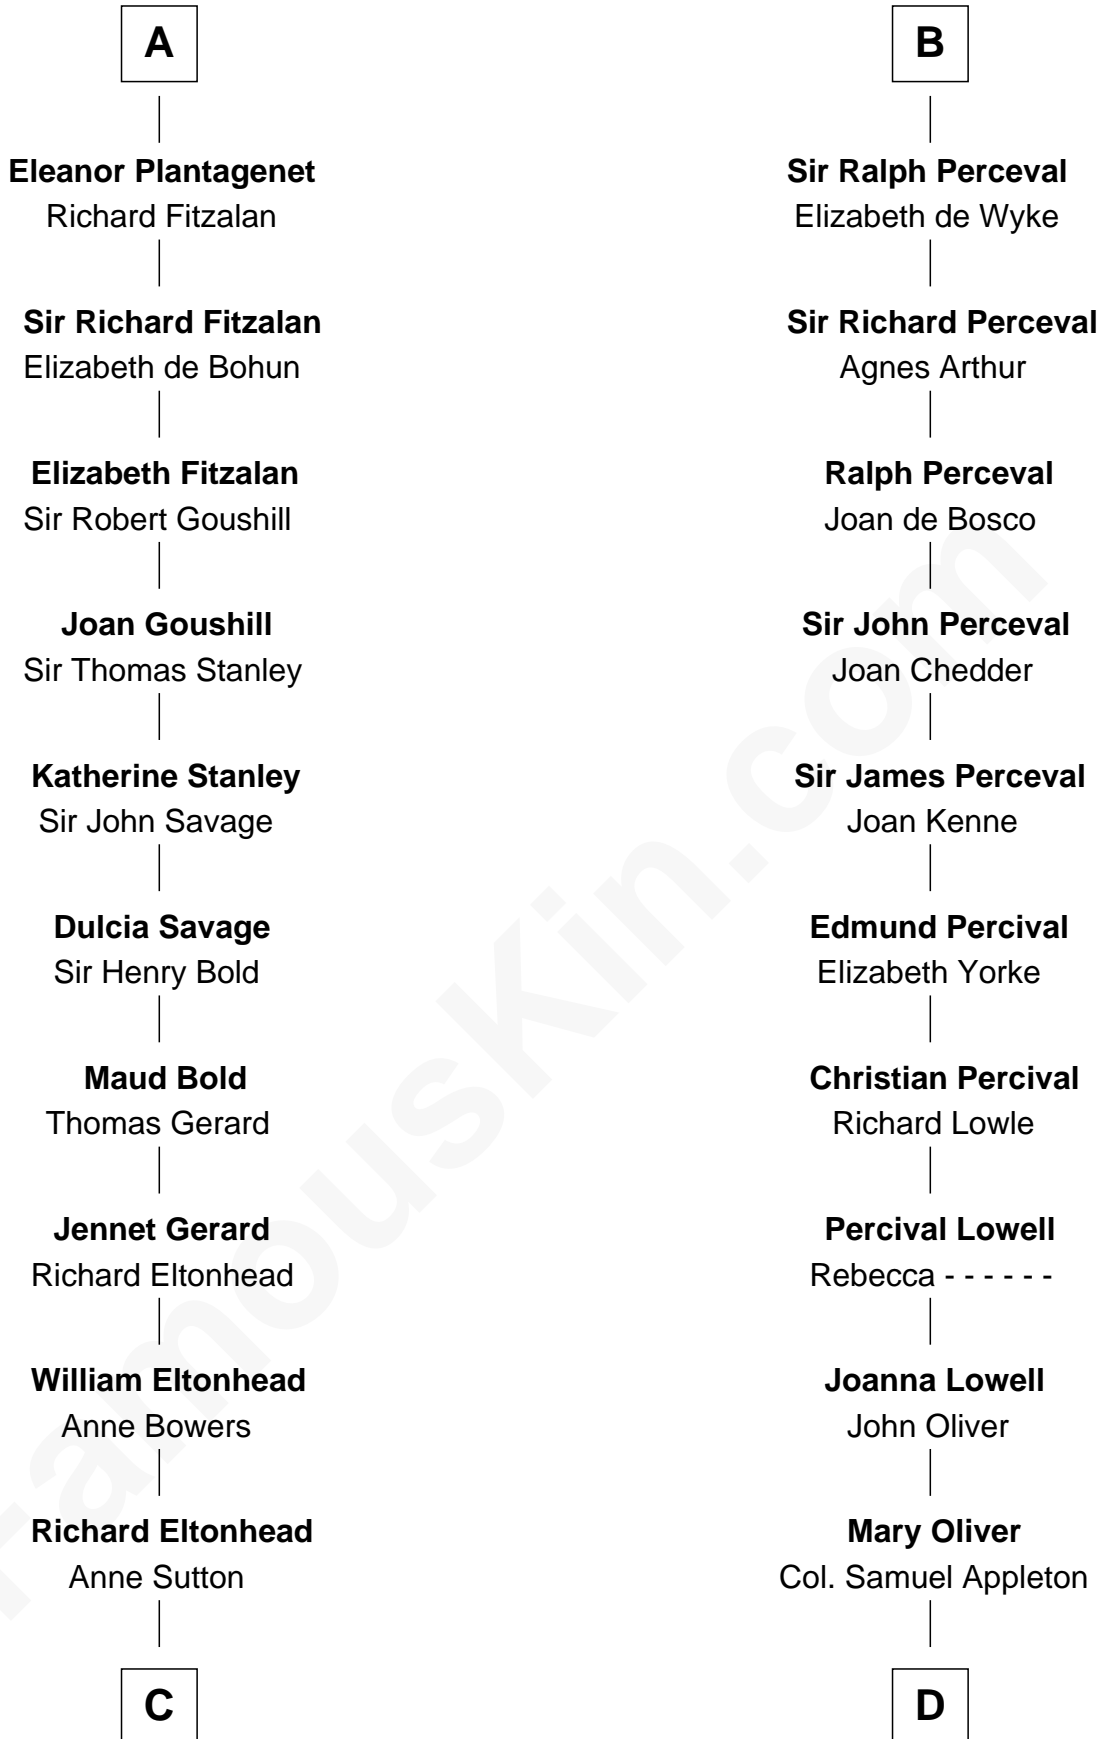

FamousKin.com

Relationship Chart of

Henry Lee III

9th Governor of Virginia

19th cousin 2 times removed of

General William Whipple

Signer of the Declaration of Independence

C