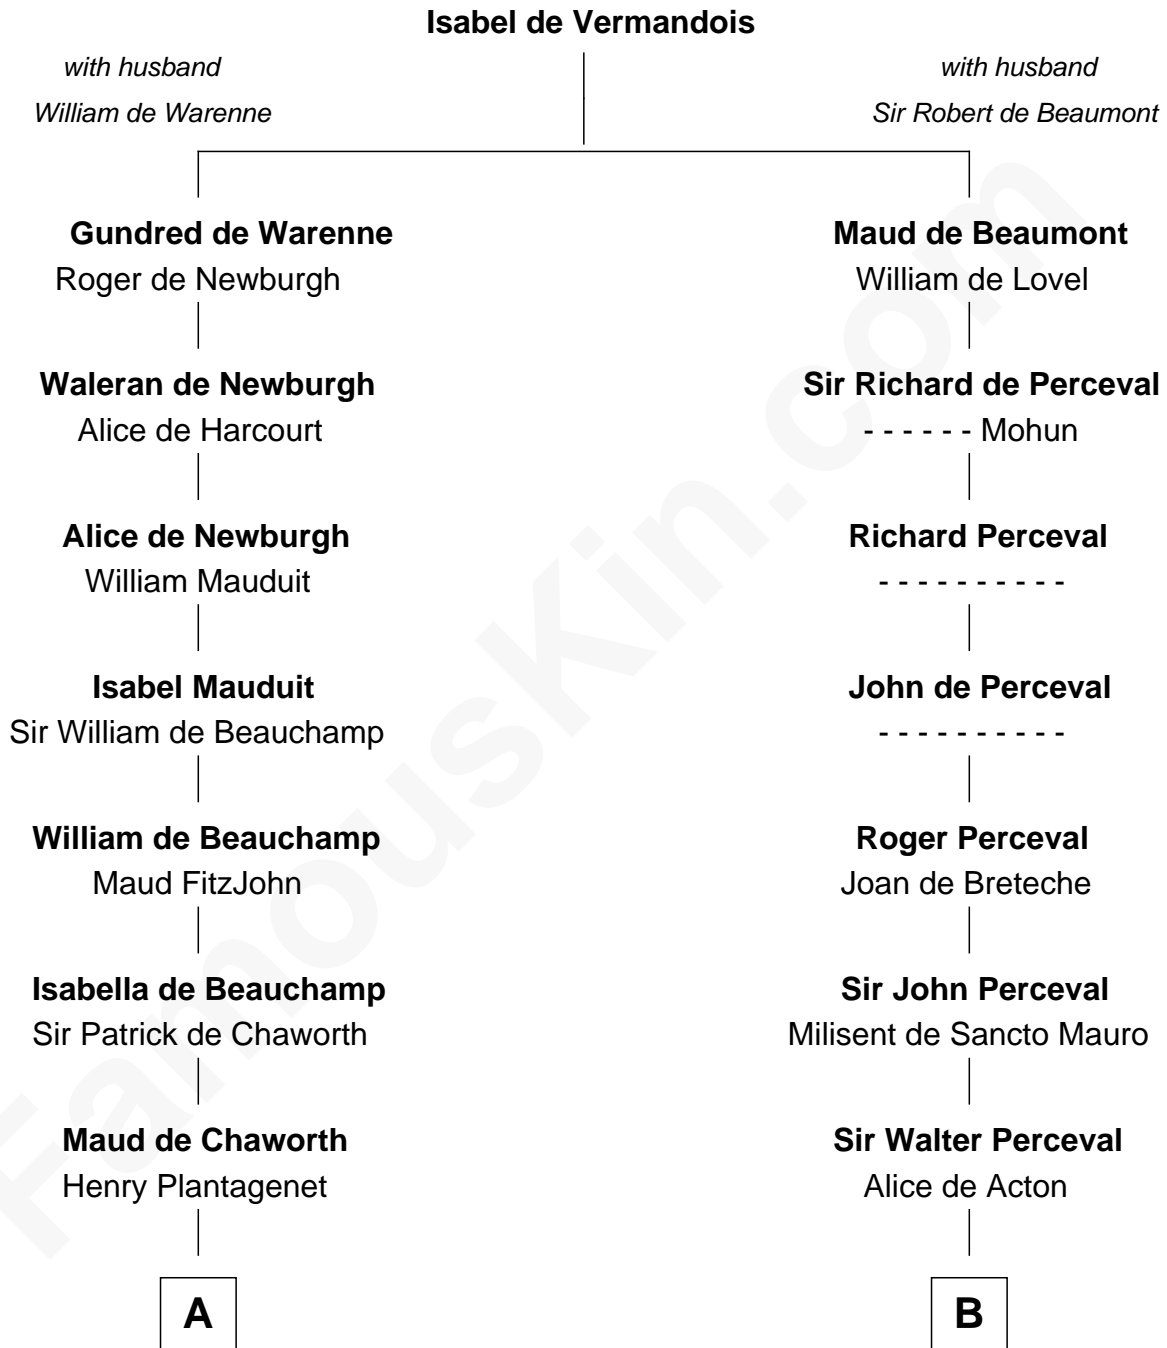

FamousKin.com

Relationship Chart of

Henry Lee III

9th Governor of Virginia

19th cousin 2 times removed of

General William Whipple

Signer of the Declaration of Independence

C

Alice Eltonhead

Henry Corbin

Laetitia Corbin

Richard Lee

Henry Lee

Mary Bland

Col. Henry Lee

Lucy Grymes

Henry Lee III

Light-Horse Harry

D

Joanna Appleton

Matthew Whipple

William Whipple

Mary Cutts

General William Whipple