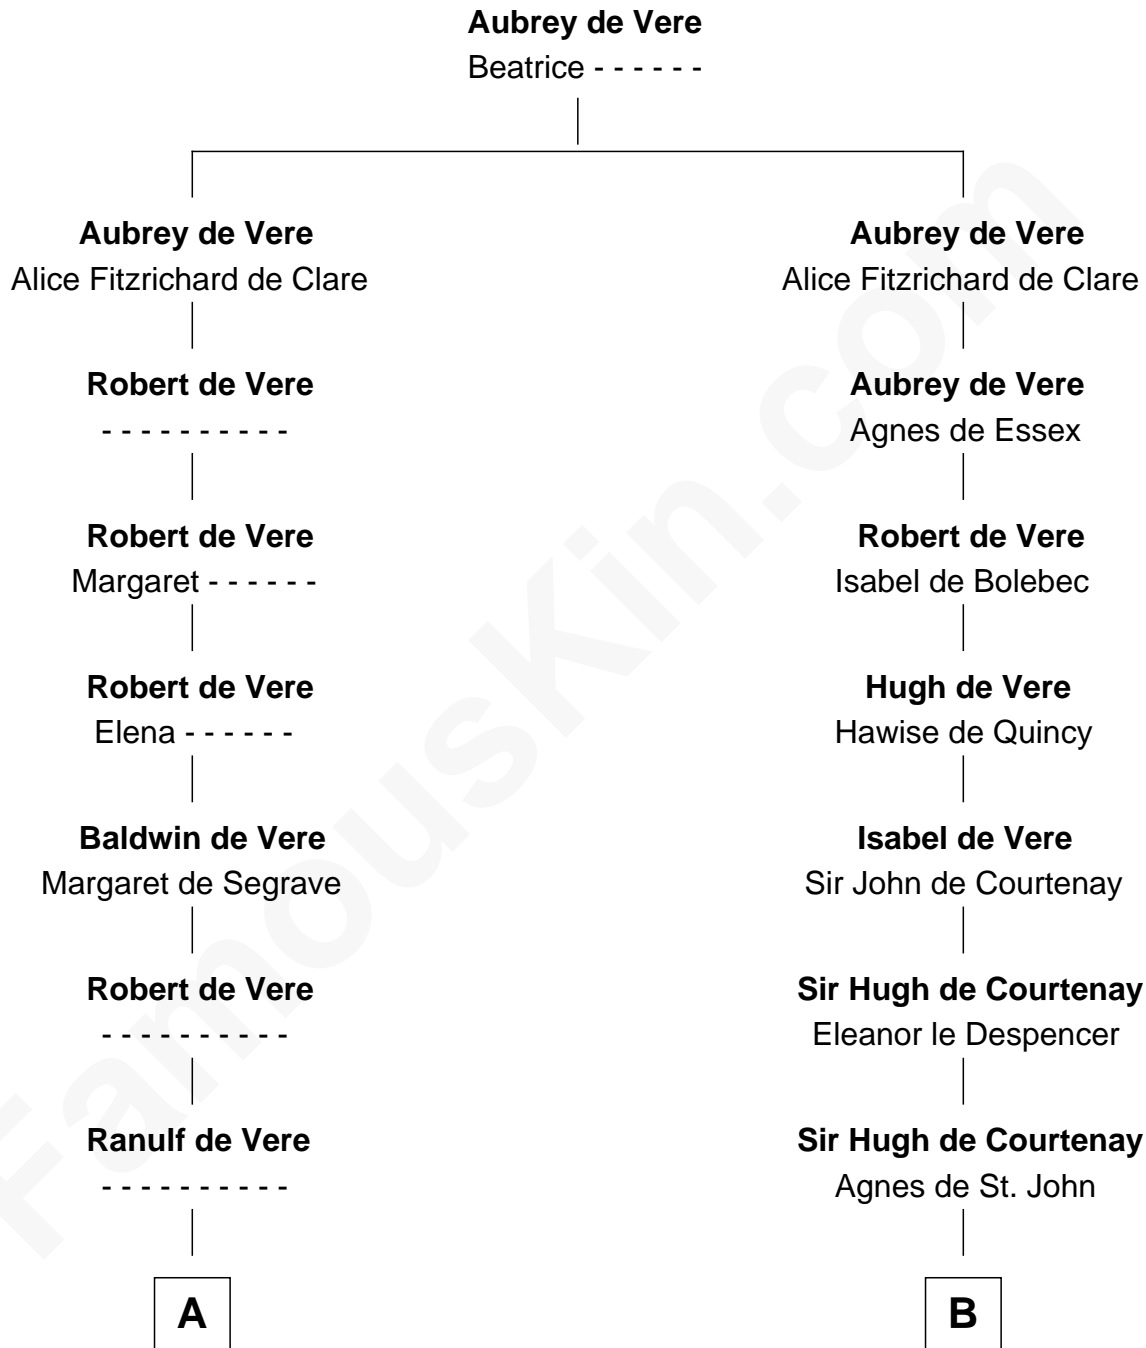

# FamousKin.com Relationship Chart of

**Henry Lee III**

9th Governor of Virginia

21st cousin of

**General William Whipple**

Signer of the Declaration of Independence

**C**

**Mary Isham**  
Col. William Randolph

**Elizabeth Randolph**  
Richard Bland

**Mary Bland**  
Henry Lee

**Col. Henry Lee**  
Lucy Grymes

**Henry Lee III**  
*Light-Horse Harry*

**D**

**Joanna Lowell**  
John Oliver

**Mary Oliver**  
Col. Samuel Appleton

**Joanna Appleton**  
Matthew Whipple

**William Whipple**  
Mary Cutts

**General William Whipple**  
*Signer of Declaration of Independence*