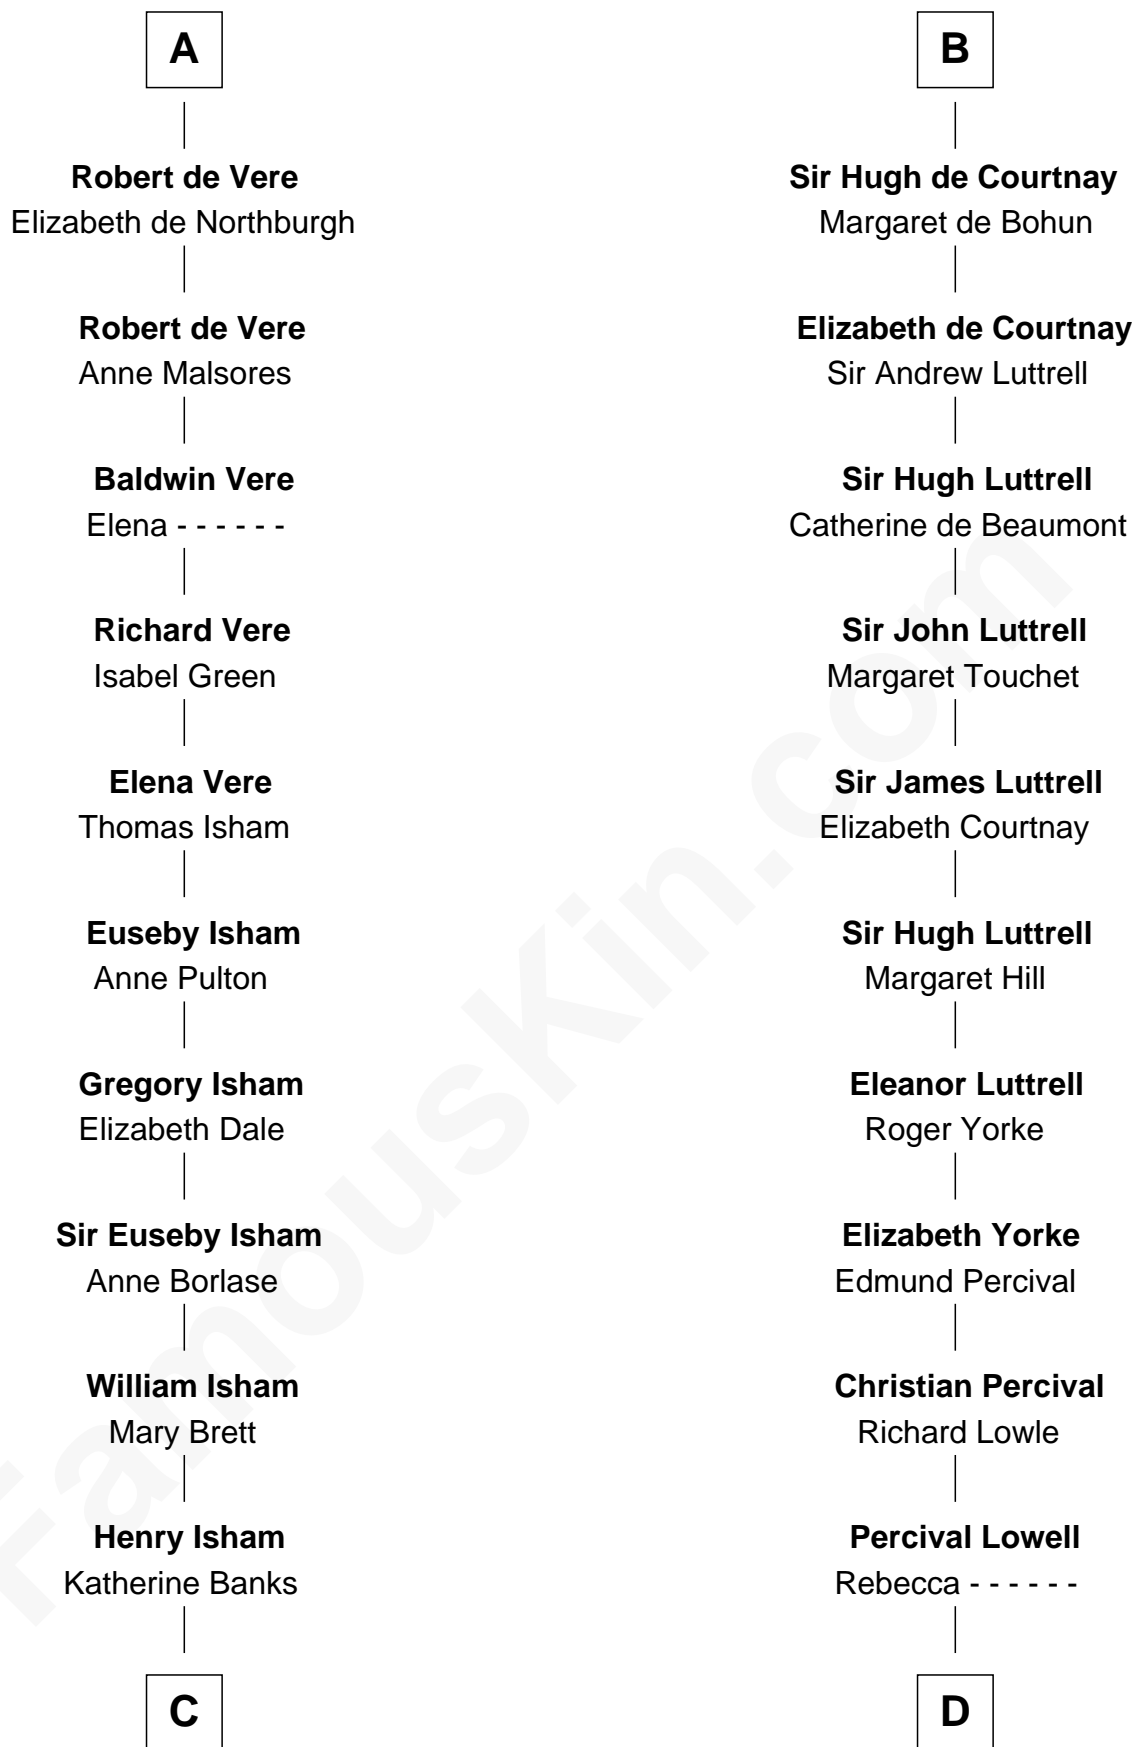

# FamousKin.com Relationship Chart of

**Henry Lee III**

9th Governor of Virginia

21st cousin of

**General William Whipple**

Signer of the Declaration of Independence

**C**

**Mary Isham**  
Col. William Randolph

**Elizabeth Randolph**  
Richard Bland

**Mary Bland**  
Henry Lee

**Col. Henry Lee**  
Lucy Grymes

**Henry Lee III**  
*Light-Horse Harry*

**D**

**Joanna Lowell**  
John Oliver

**Mary Oliver**  
Col. Samuel Appleton

**Joanna Appleton**  
Matthew Whipple

**William Whipple**  
Mary Cutts

**General William Whipple**  
*Signer of Declaration of Independence*