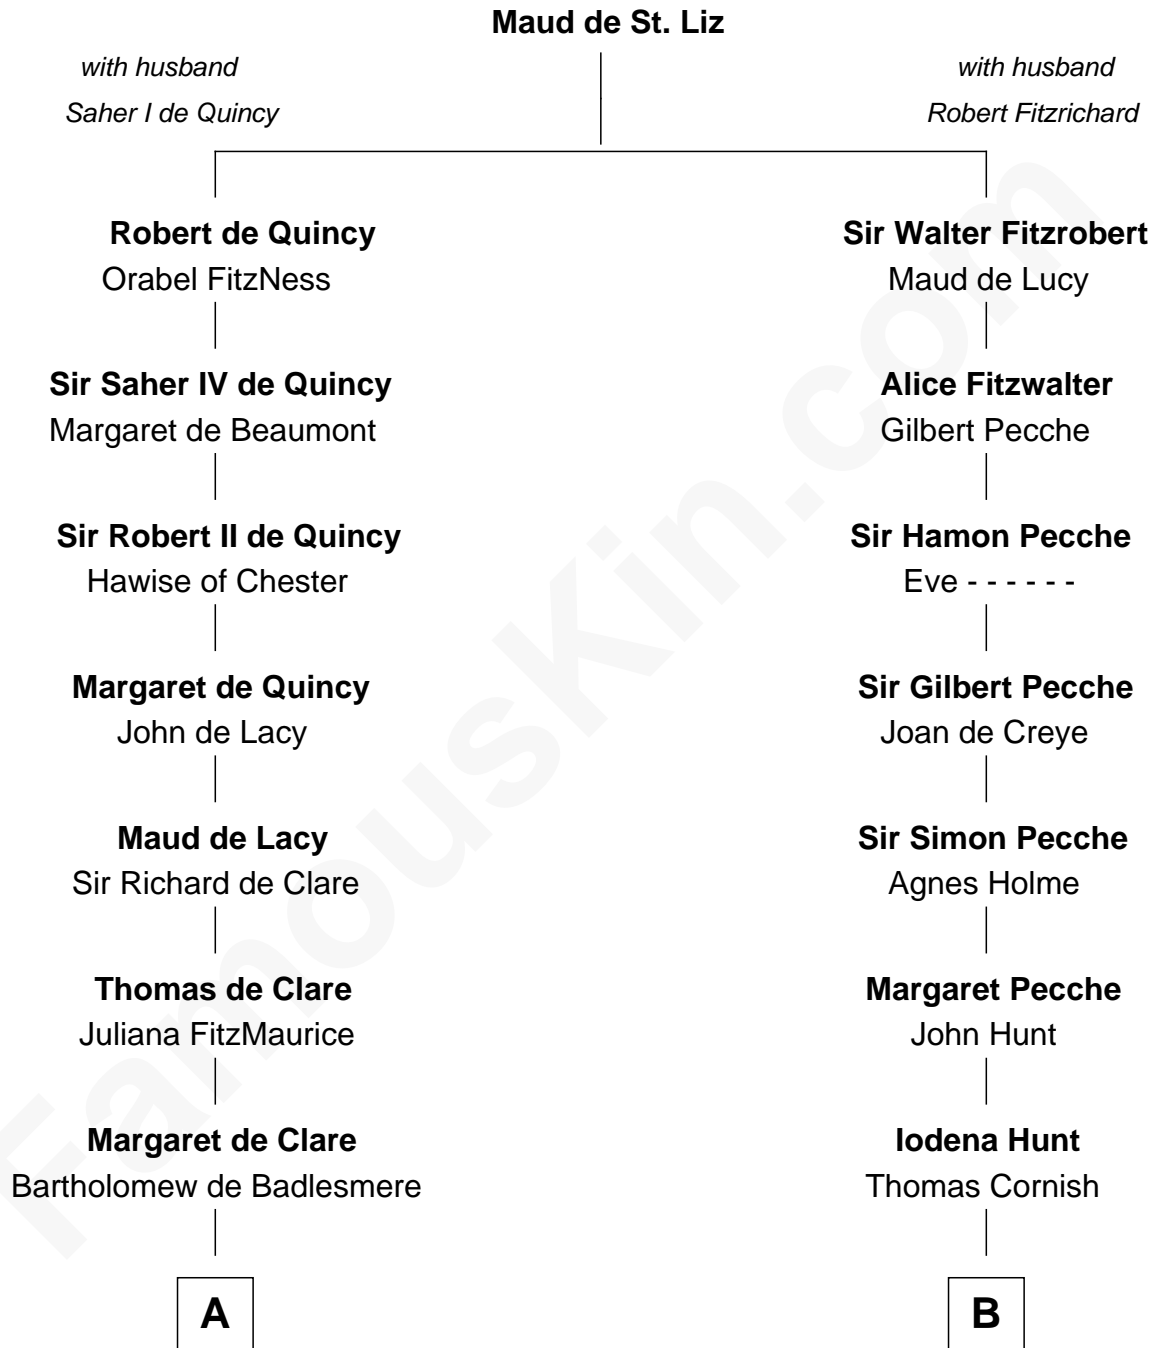

FamousKin.com

Relationship Chart of

Henry Lee III

9th Governor of Virginia

17th cousin 4 times removed of

General William Whipple

Signer of the Declaration of Independence

C

—
Alice Eltonhead

Henry Corbin

—
Laetitia Corbin

Richard Lee

—
Henry Lee

Mary Bland

—
Col. Henry Lee

Lucy Grymes

—
Henry Lee III

Light-Horse Harry