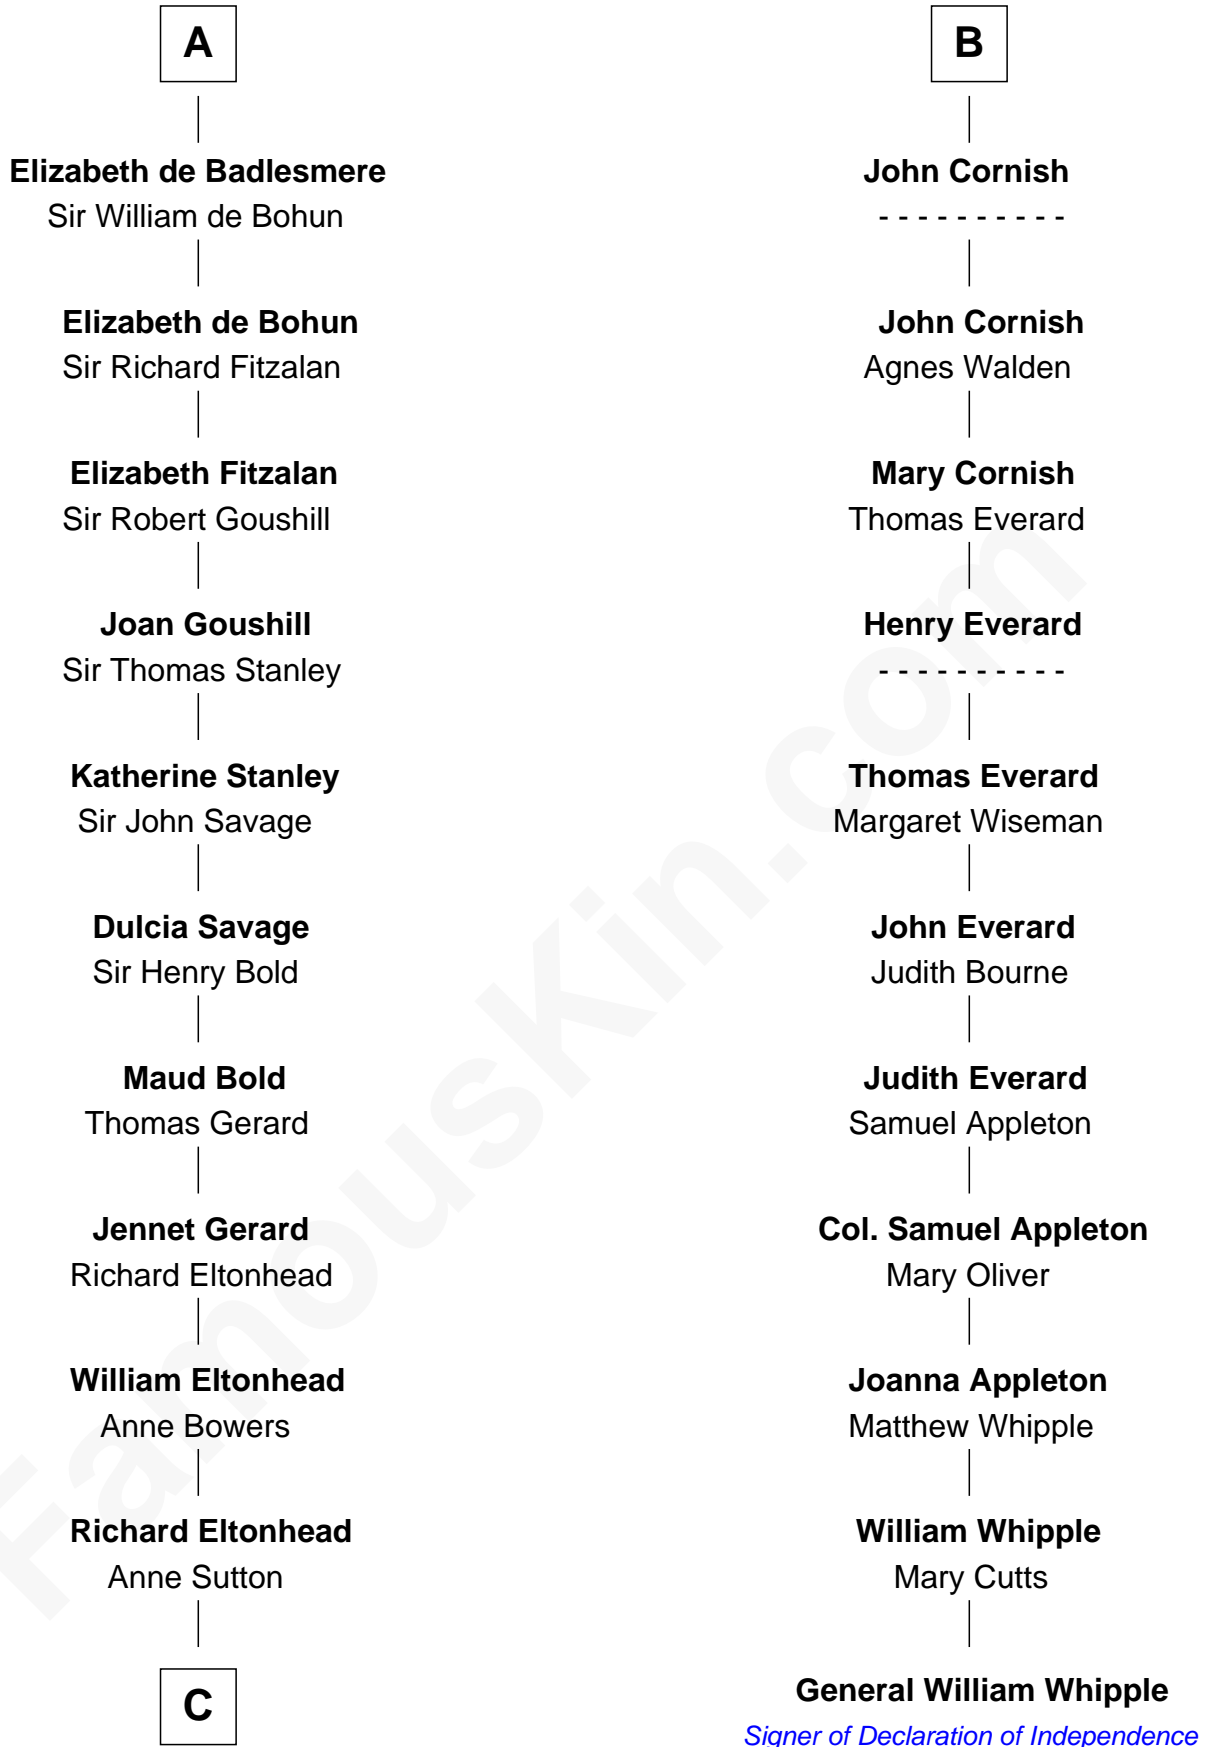

FamousKin.com

Relationship Chart of

Henry Lee III

9th Governor of Virginia

17th cousin 4 times removed of

General William Whipple

Signer of the Declaration of Independence

C

—
Henry Lee III

Light-Horse Harry