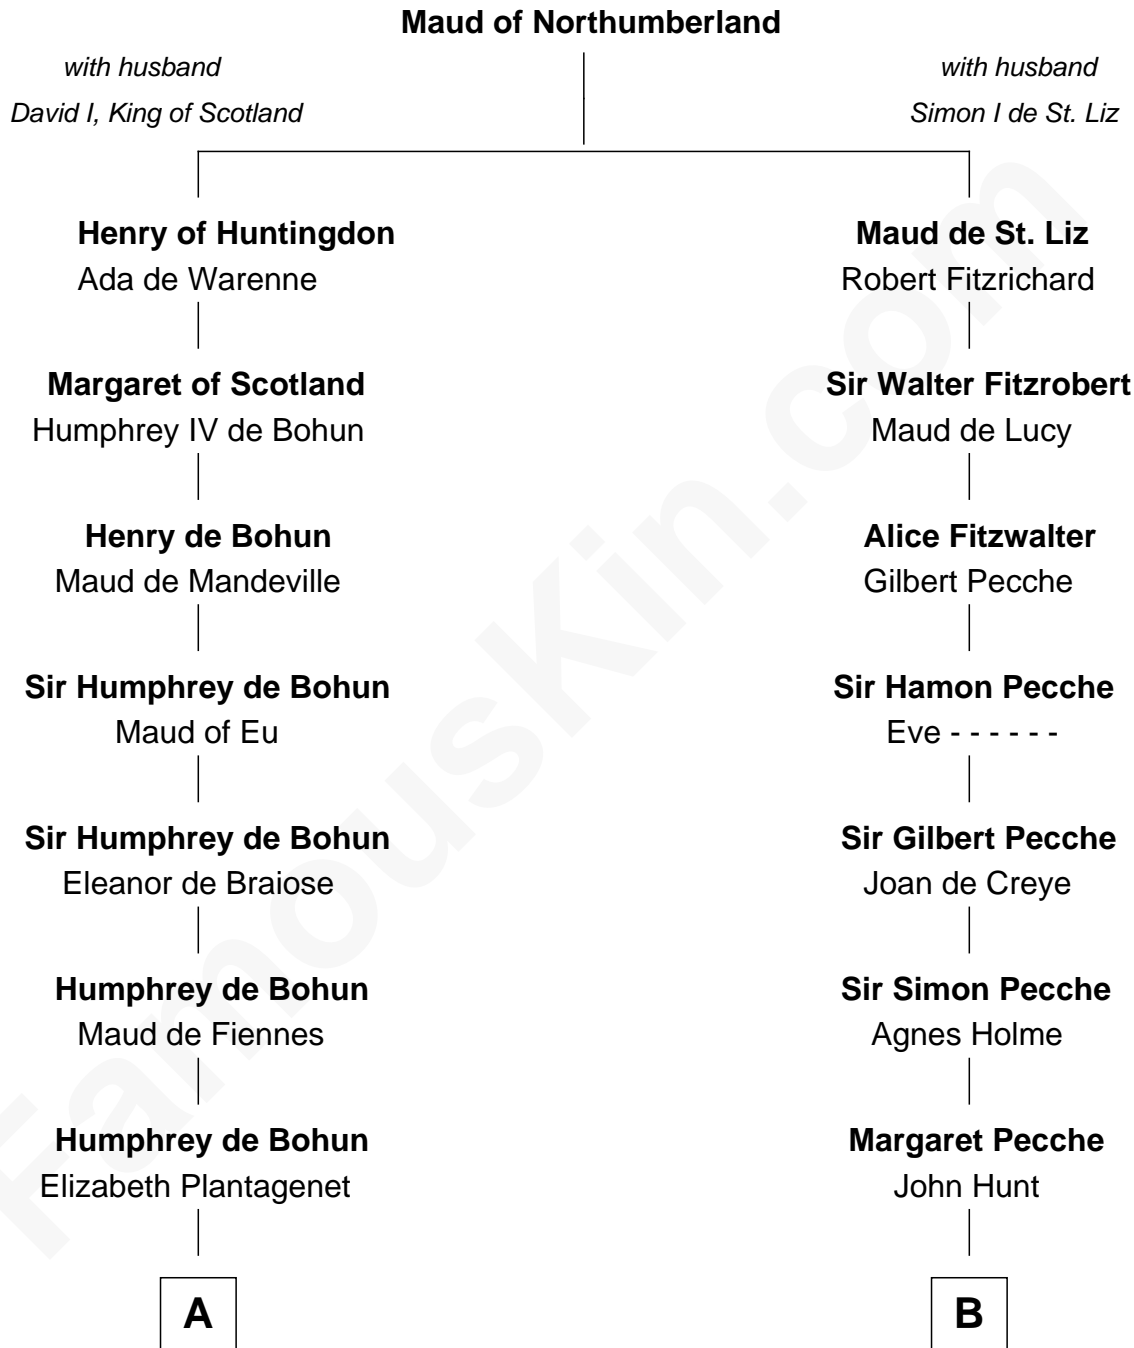

General William Whipple

Signer of the Declaration of Independence