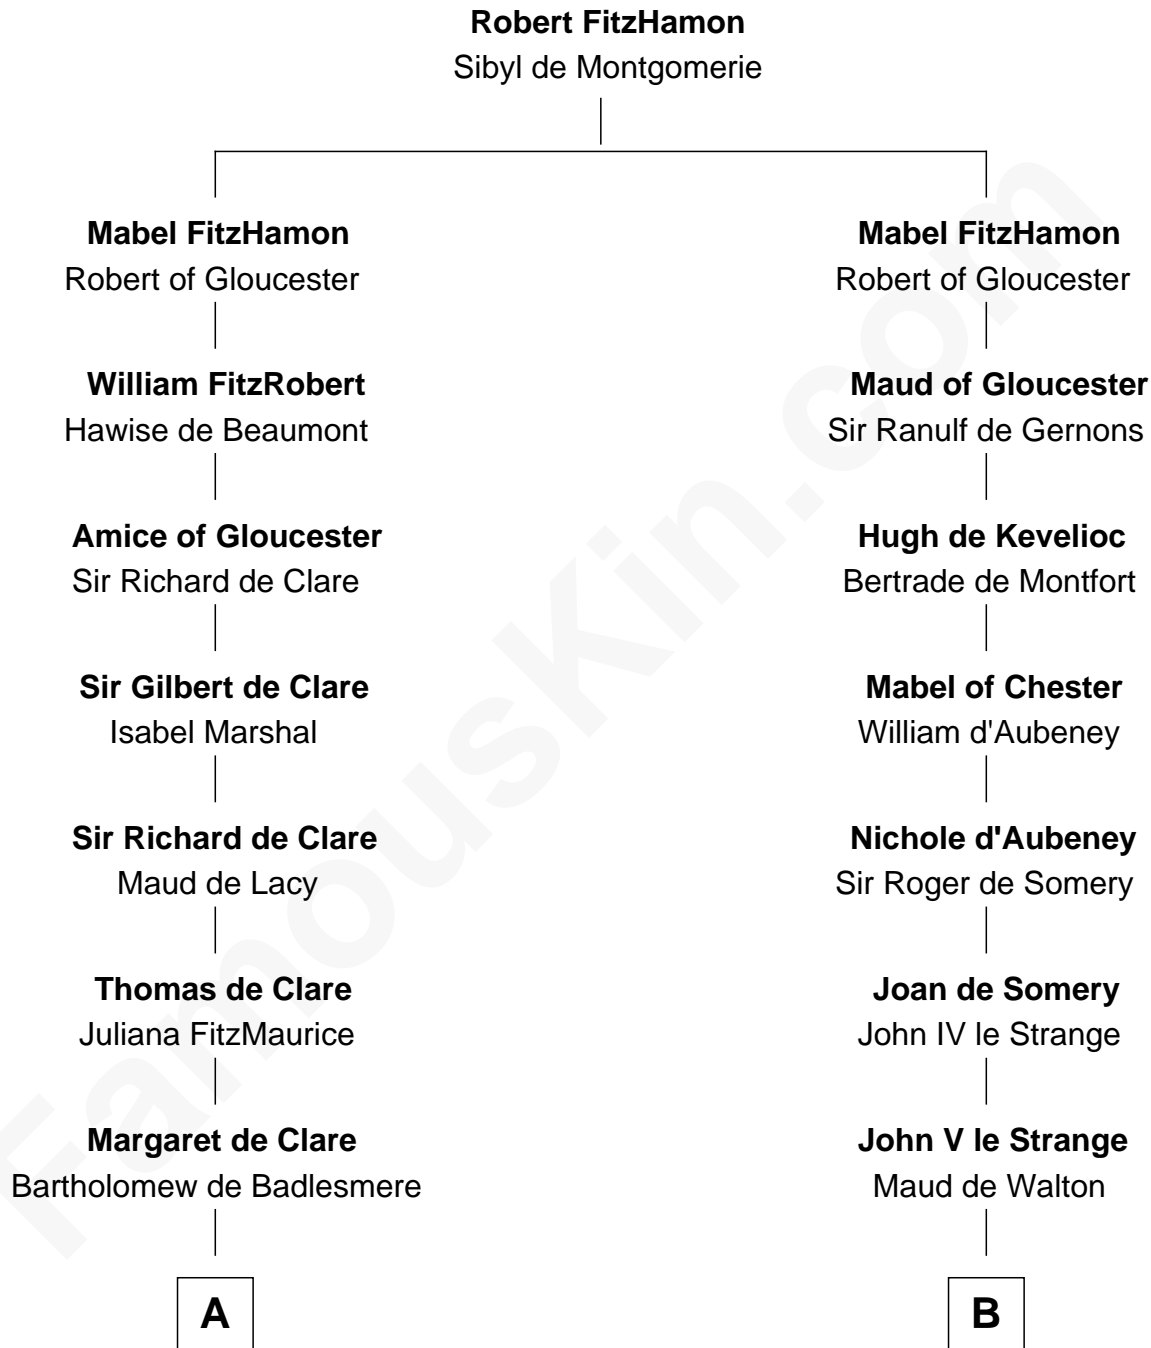

FamousKin.com

Relationship Chart of

Henry Lee III

9th Governor of Virginia

20th cousin 1 time removed of

General William Whipple

Signer of the Declaration of Independence

C

Alice Eltonhead

Henry Corbin

Laetitia Corbin

Richard Lee

Henry Lee

Mary Bland

Col. Henry Lee

Lucy Grymes