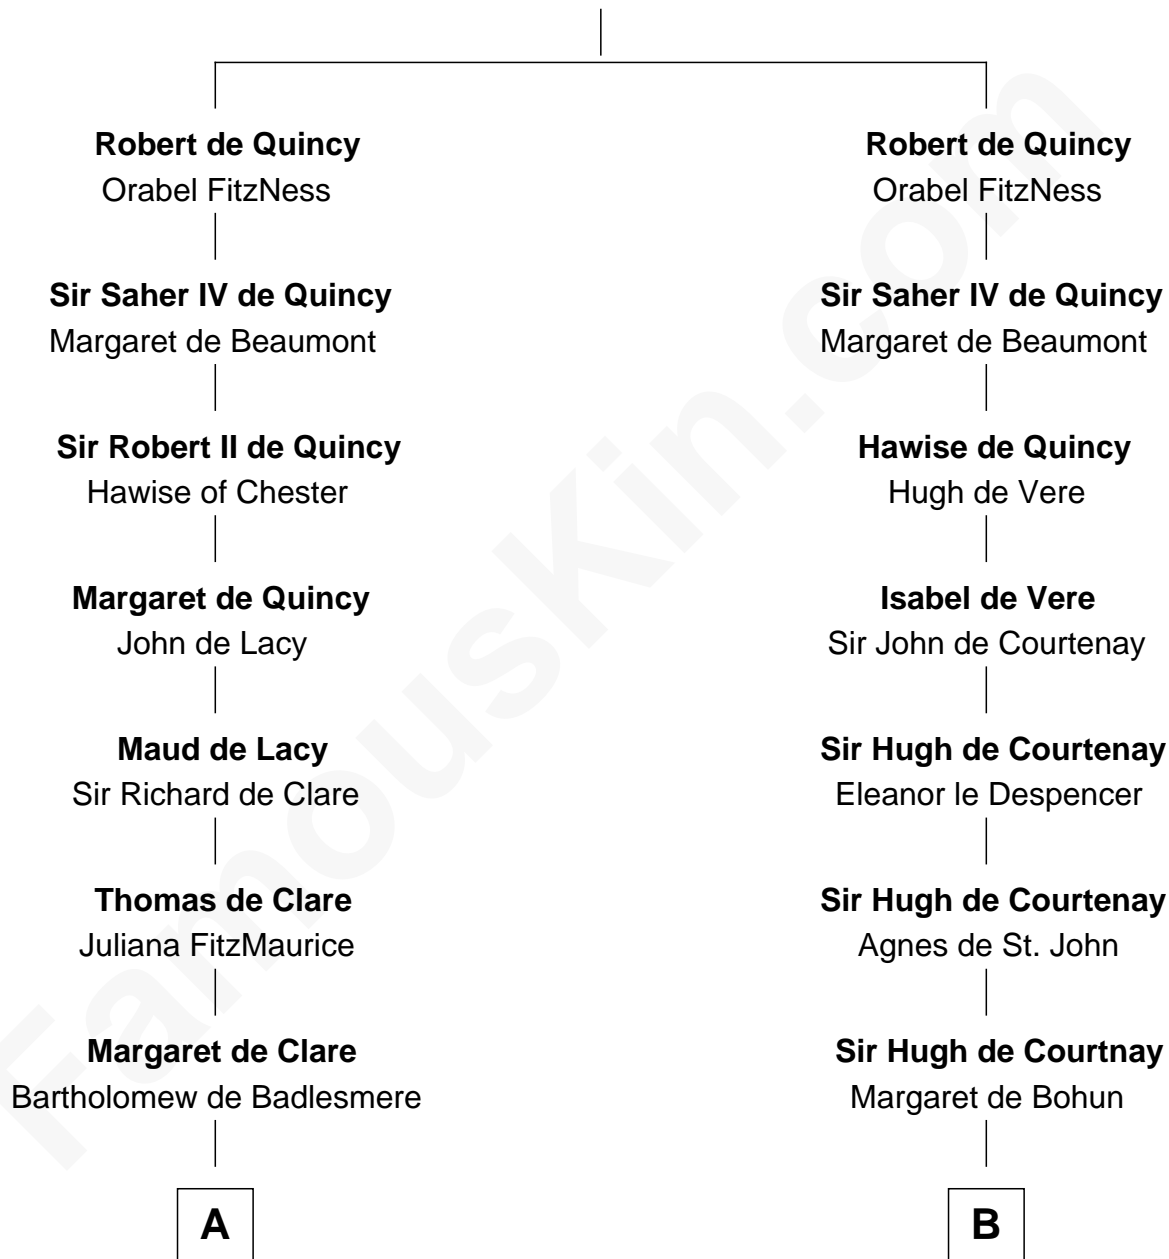

Saher I de Quincy

Maud de St. Liz