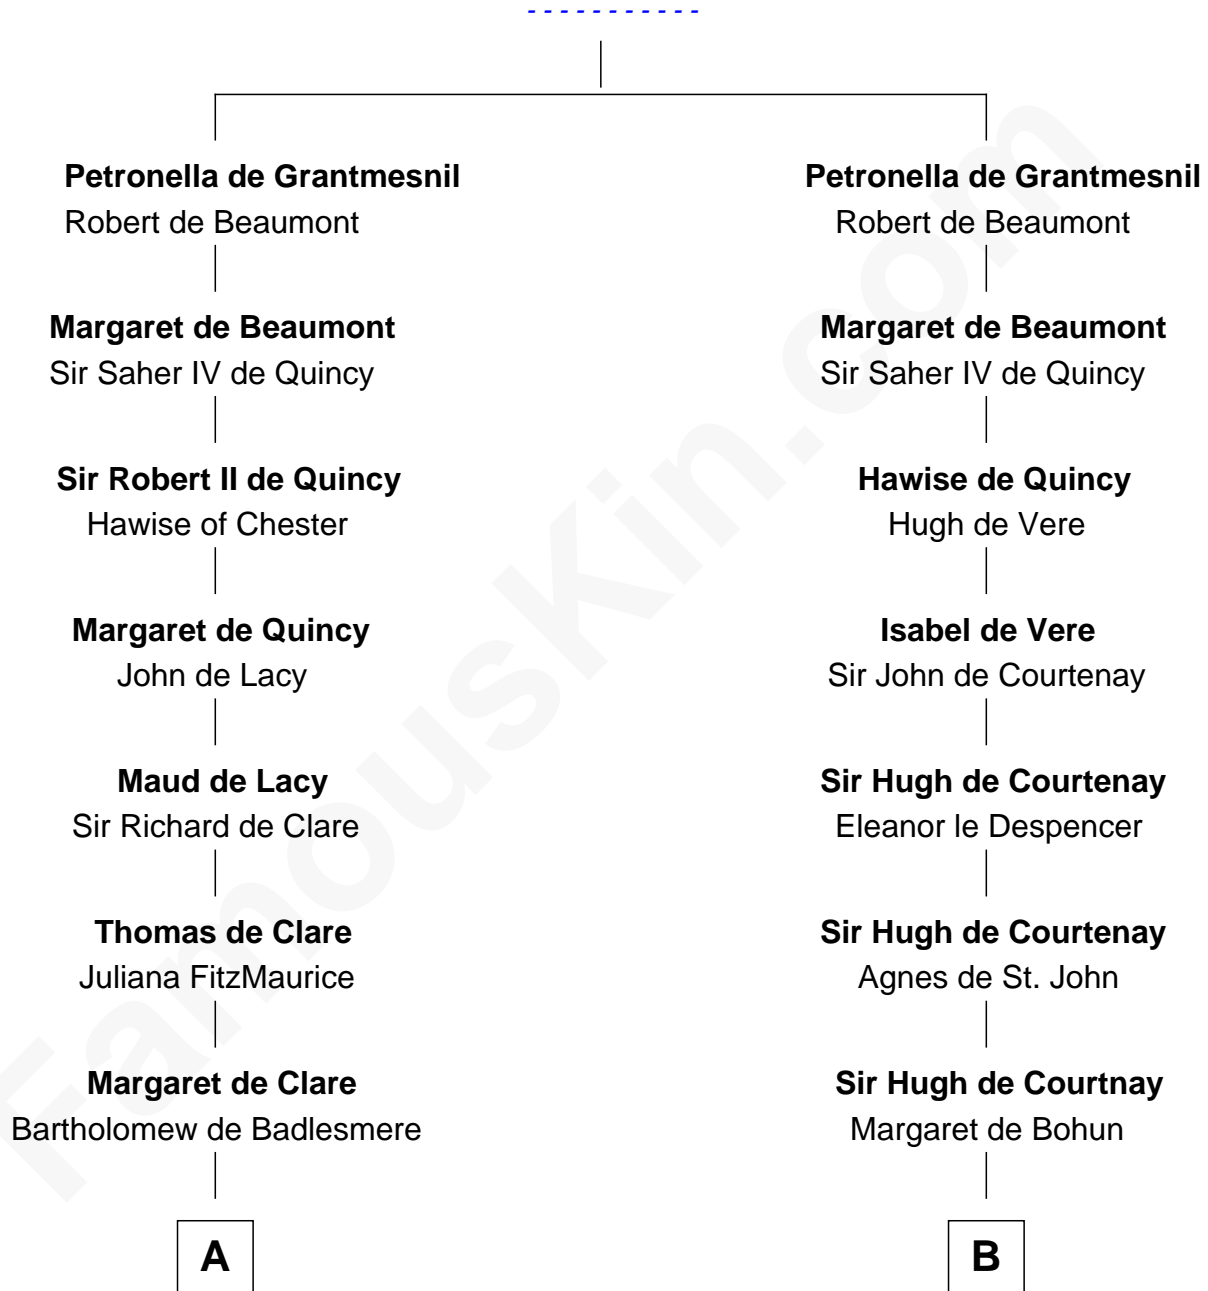

FamousKin.com

Relationship Chart of

Henry Lee III

9th Governor of Virginia

20th cousin 1 time removed of

General William Whipple

Signer of the Declaration of Independence

Hugh de Grantmesnil

C

Alice Eltonhead

Henry Corbin

Laetitia Corbin

Richard Lee

Henry Lee

Mary Bland

Col. Henry Lee

William Whipple

Mary Cutts

General William Whipple

Signer of Declaration of Independence