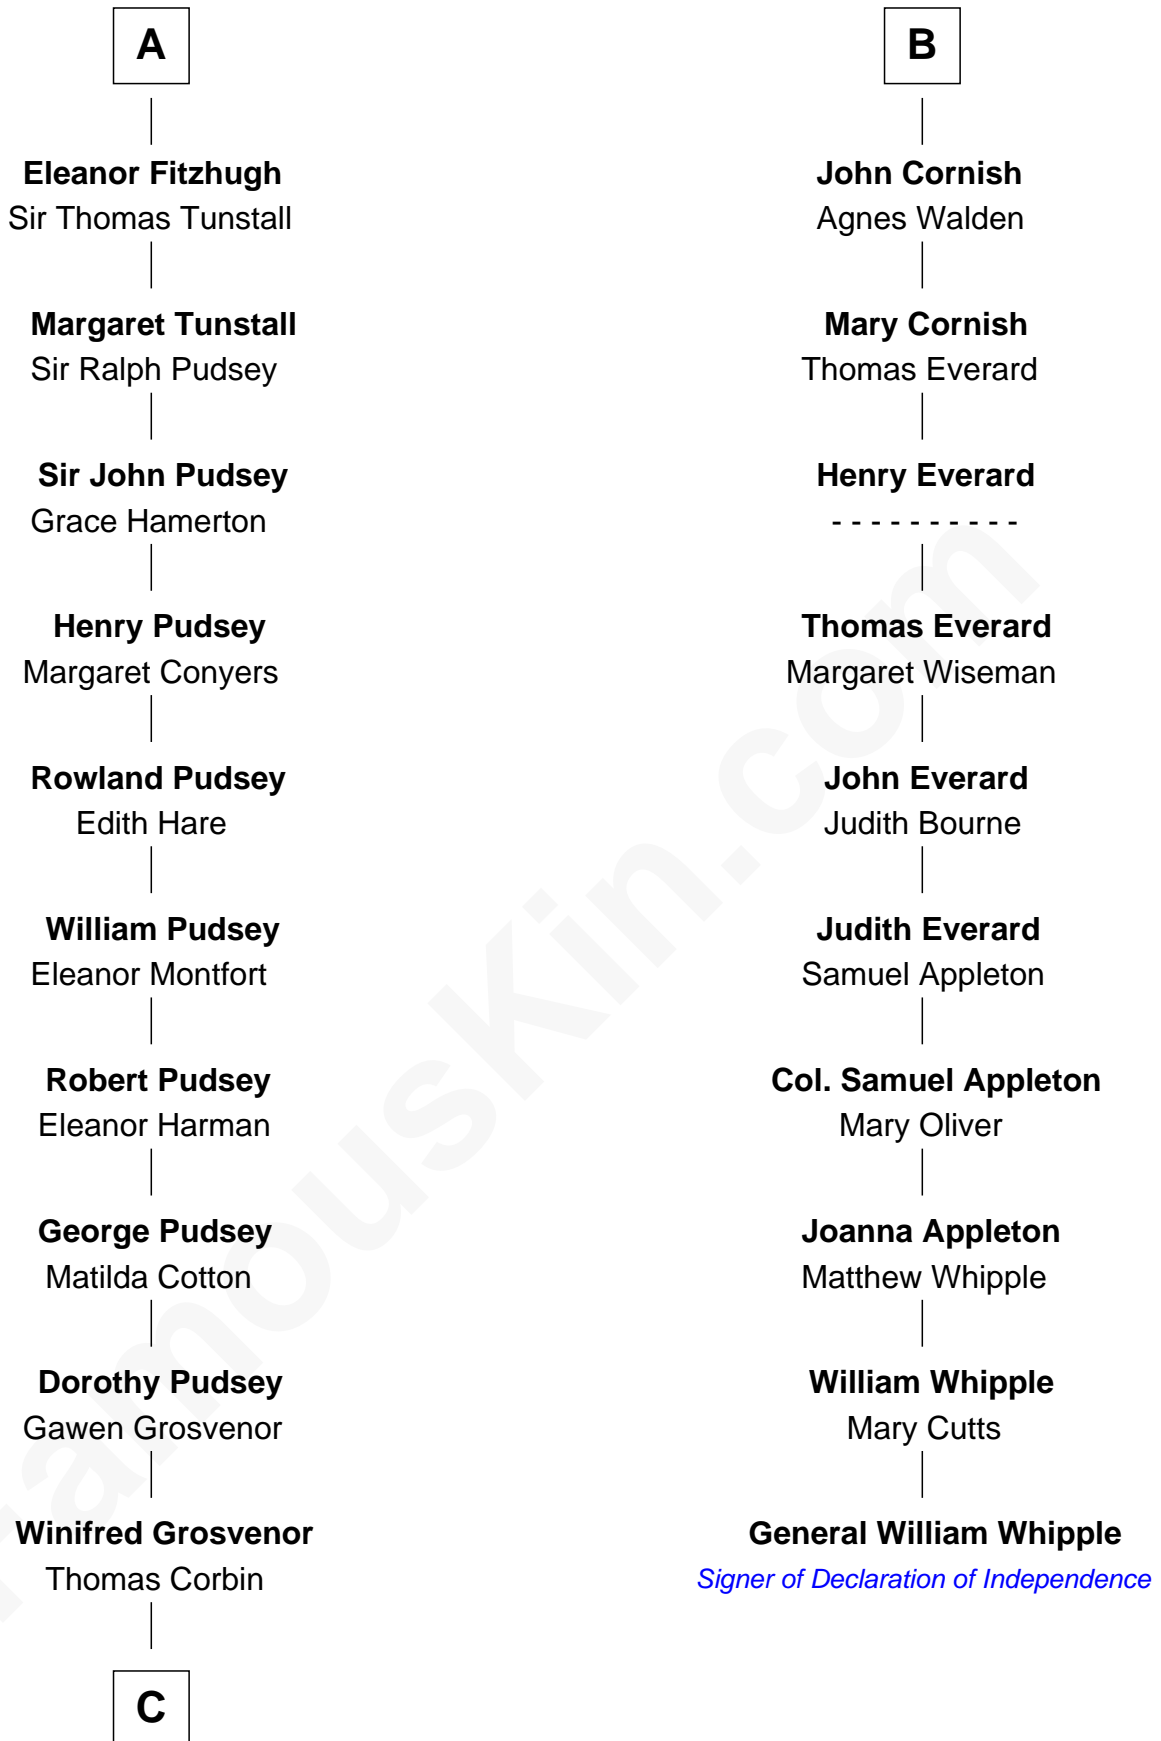

FamousKin.com

Relationship Chart of

Henry Lee III

9th Governor of Virginia

16th cousin 5 times removed of

General William Whipple

Signer of the Declaration of Independence

C

Henry Corbin
Alice Eltonhead

Laetitia Corbin
Richard Lee

Henry Lee
Mary Bland

Col. Henry Lee
Lucy Grymes

Henry Lee III
Light-Horse Harry

FamousKin.com