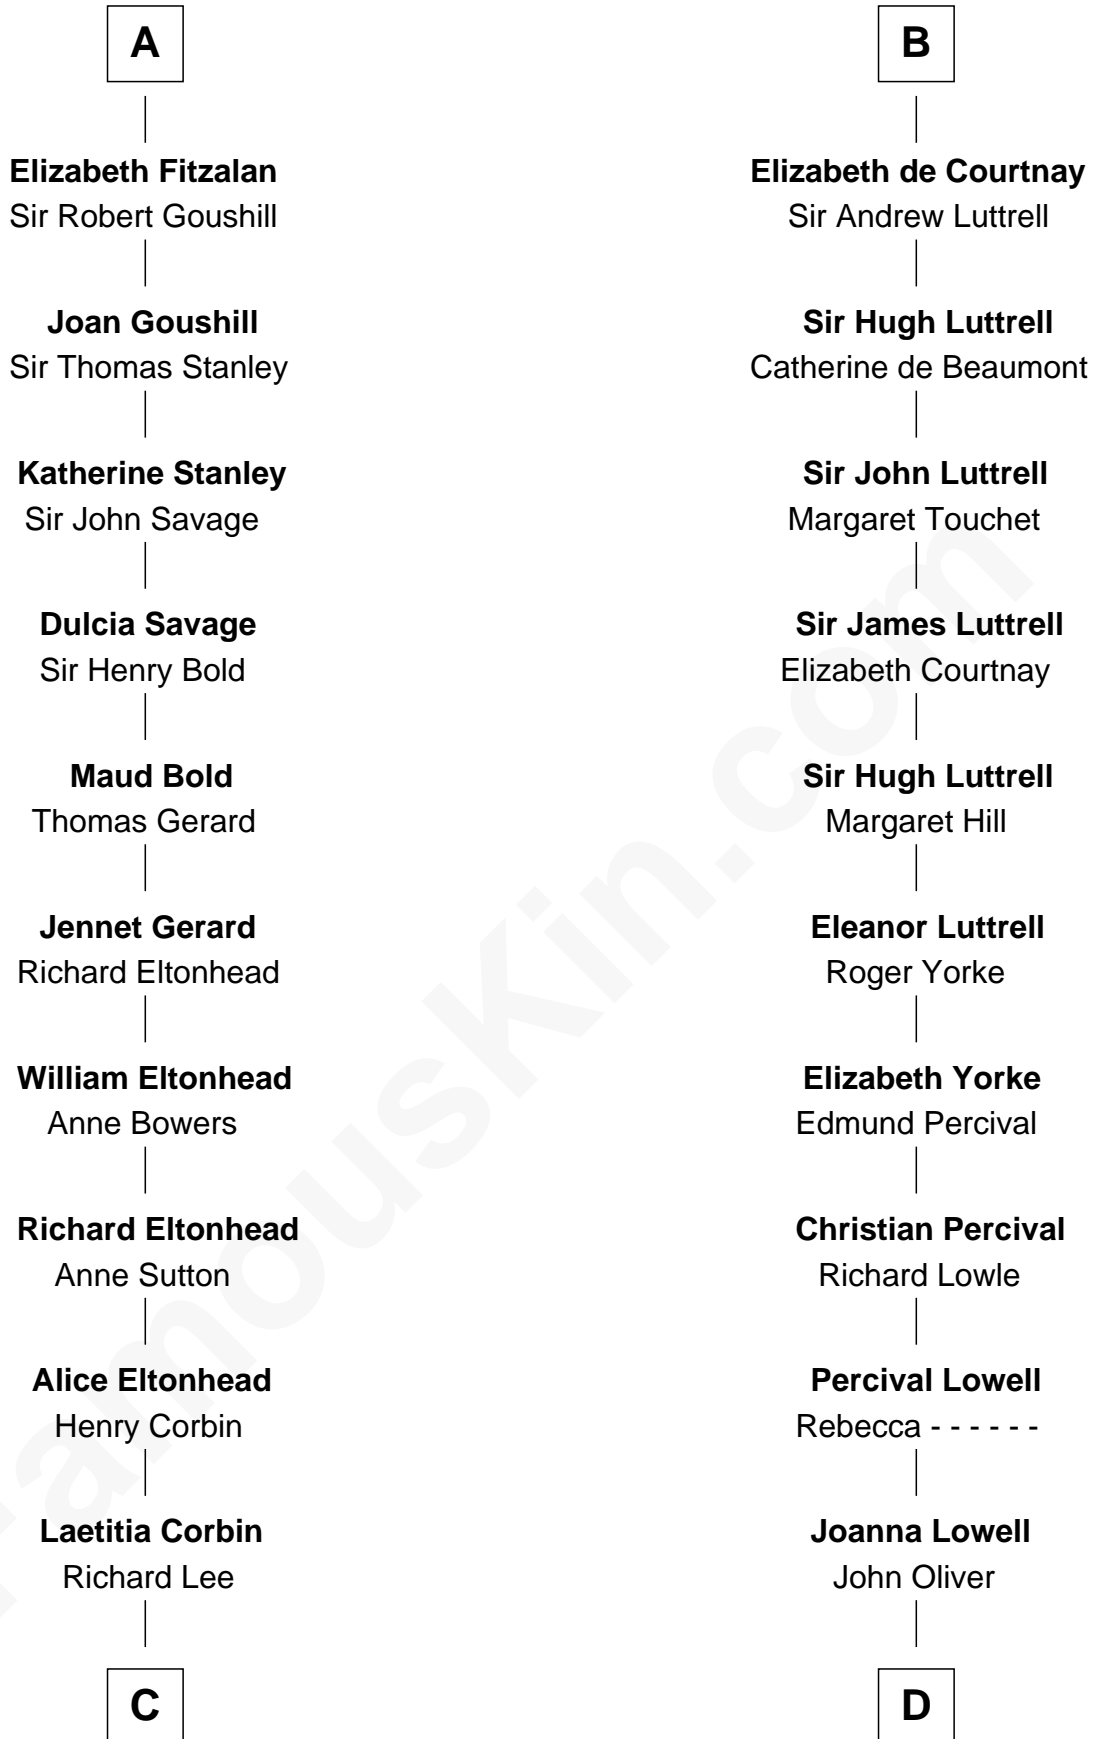

## Relationship Chart of

### Henry Lee III

9th Governor of Virginia

19th cousin 1 time removed of

### General William Whipple

Signer of the Declaration of Independence

**Piers de Lutegareshale**

Maud de Mandeville

**C**

**Henry Lee**  
Mary Bland

**Col. Henry Lee**  
Lucy Grymes

**Henry Lee III**  
*Light-Horse Harry*

**D**

**Mary Oliver**  
Col. Samuel Appleton

**Joanna Appleton**  
Matthew Whipple

**William Whipple**  
Mary Cutts

**General William Whipple**  
*Signer of Declaration of Independence*