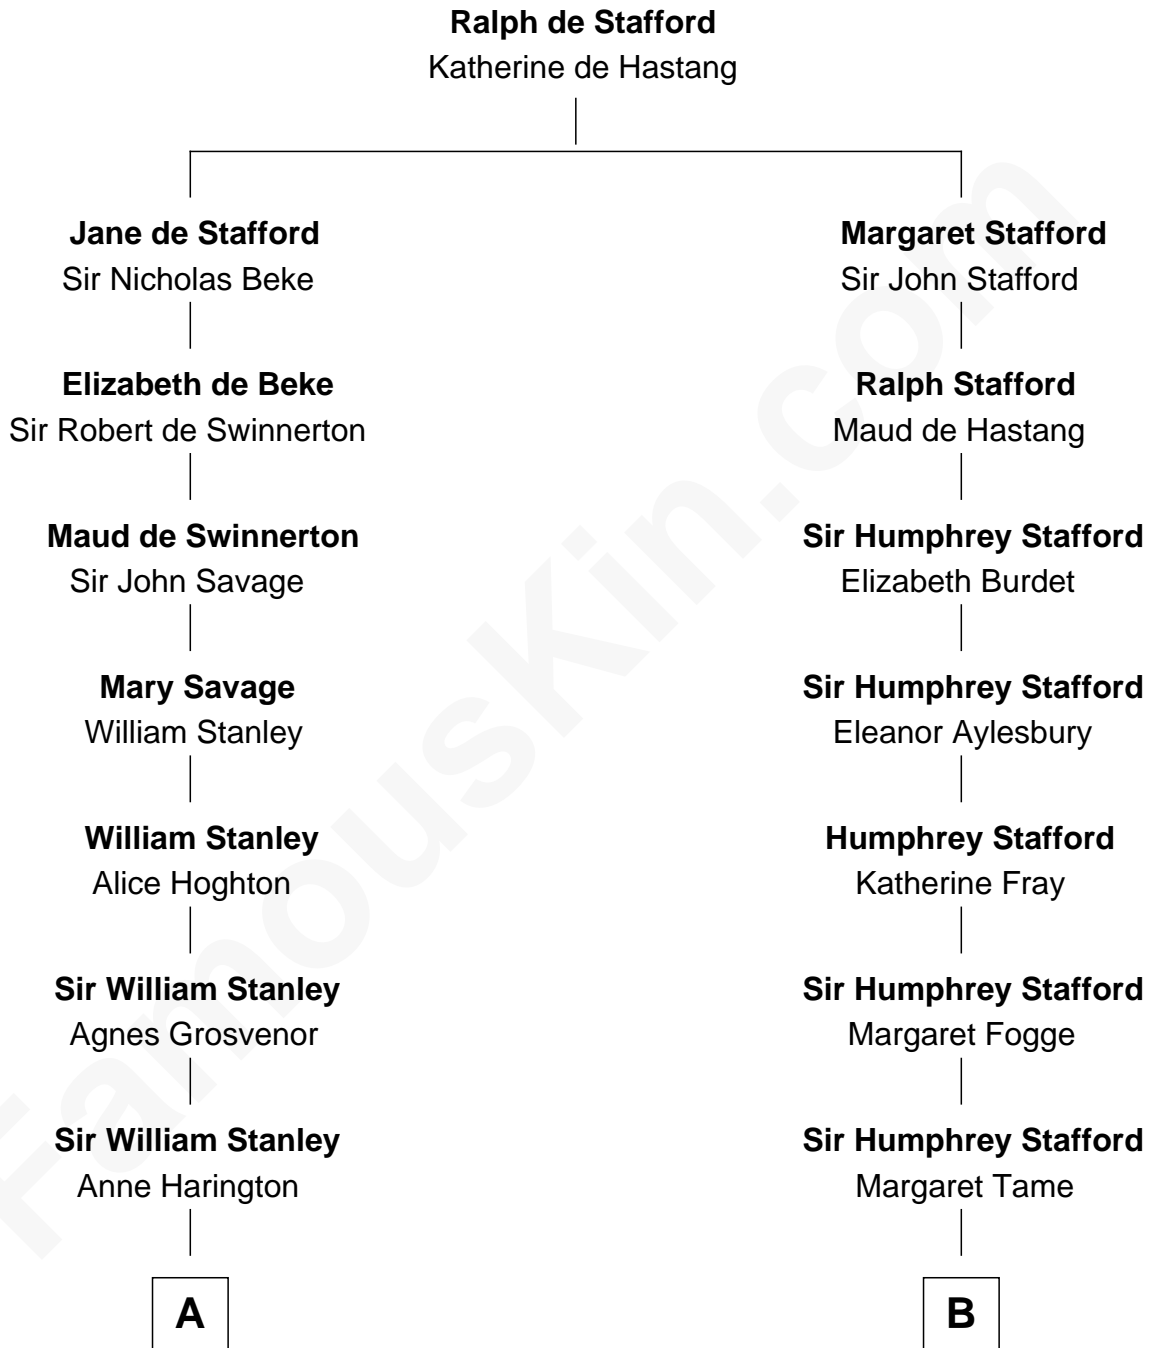

FamousKin.com Relationship Chart of

Henry Lee III

9th Governor of Virginia

14th cousin of

Robert Townsend

Member of the Culper Spy Ring during the American Revolution

A

Peter Stanley
Cecily Tarleton

Anne Stanley
Edward Sutton

Anne Sutton
Richard Eltonhead

Alice Eltonhead
Henry Corbin

Laetitia Corbin
Richard Lee

Henry Lee
Mary Bland

Col. Henry Lee
Lucy Grymes

Henry Lee III
Light-Horse Harry

B

Ellen Stafford
Thomas Barlow

Stafford Barlow

Audrey Barlow
William Almy

Job Almy
Mary Unthank

Audrey Almy
James Townsend

Jacob Townsend
Phoebe Seaman

Samuel Townsend
Sarah Stoddard

Robert Townsend
Spy known as "Culper Jr."