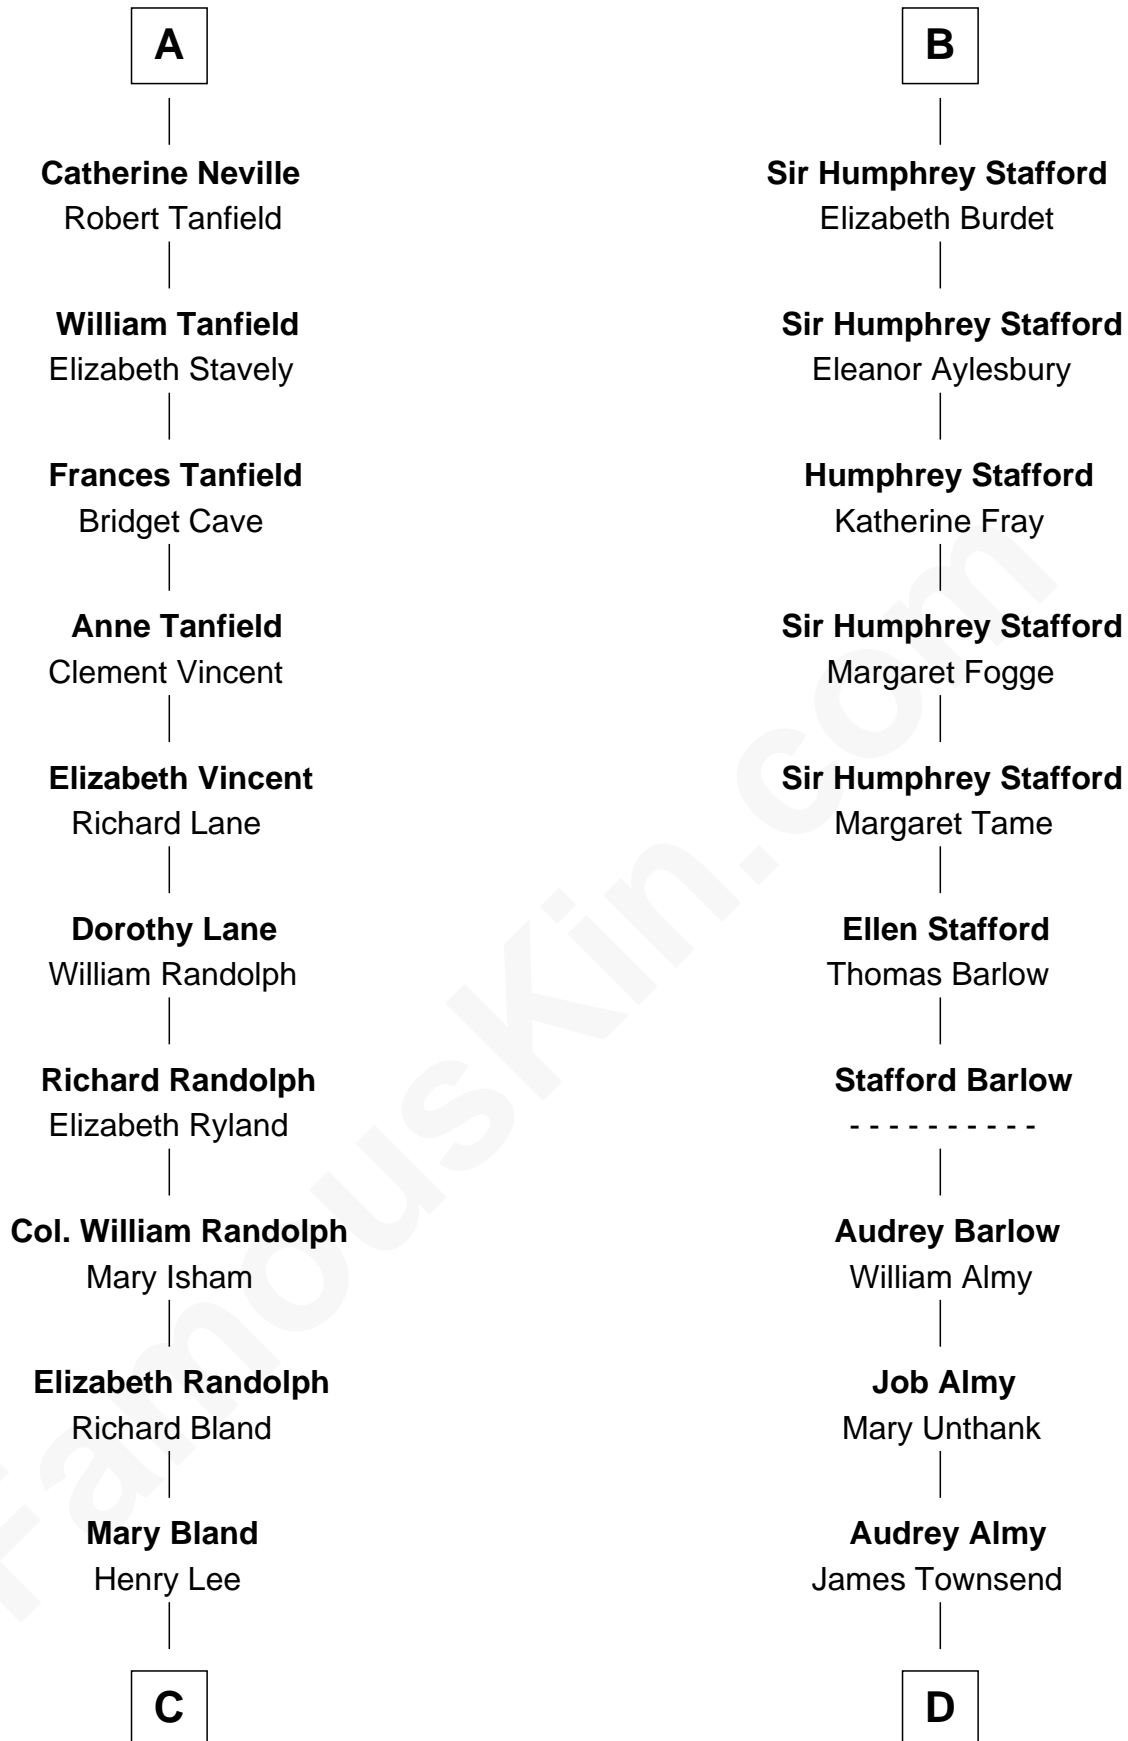

# FamousKin.com Relationship Chart of

**Henry Lee III**

*9th Governor of Virginia*

18th cousin 1 time removed of

**Robert Townsend**

*Member of the Culper Spy Ring during the American Revolution*

**C**

**Col. Henry Lee**

Lucy Grymes

**Henry Lee III**

*Light-Horse Harry*

**D**

**Jacob Townsend**

Phoebe Seaman

**Samuel Townsend**

Sarah Stoddard