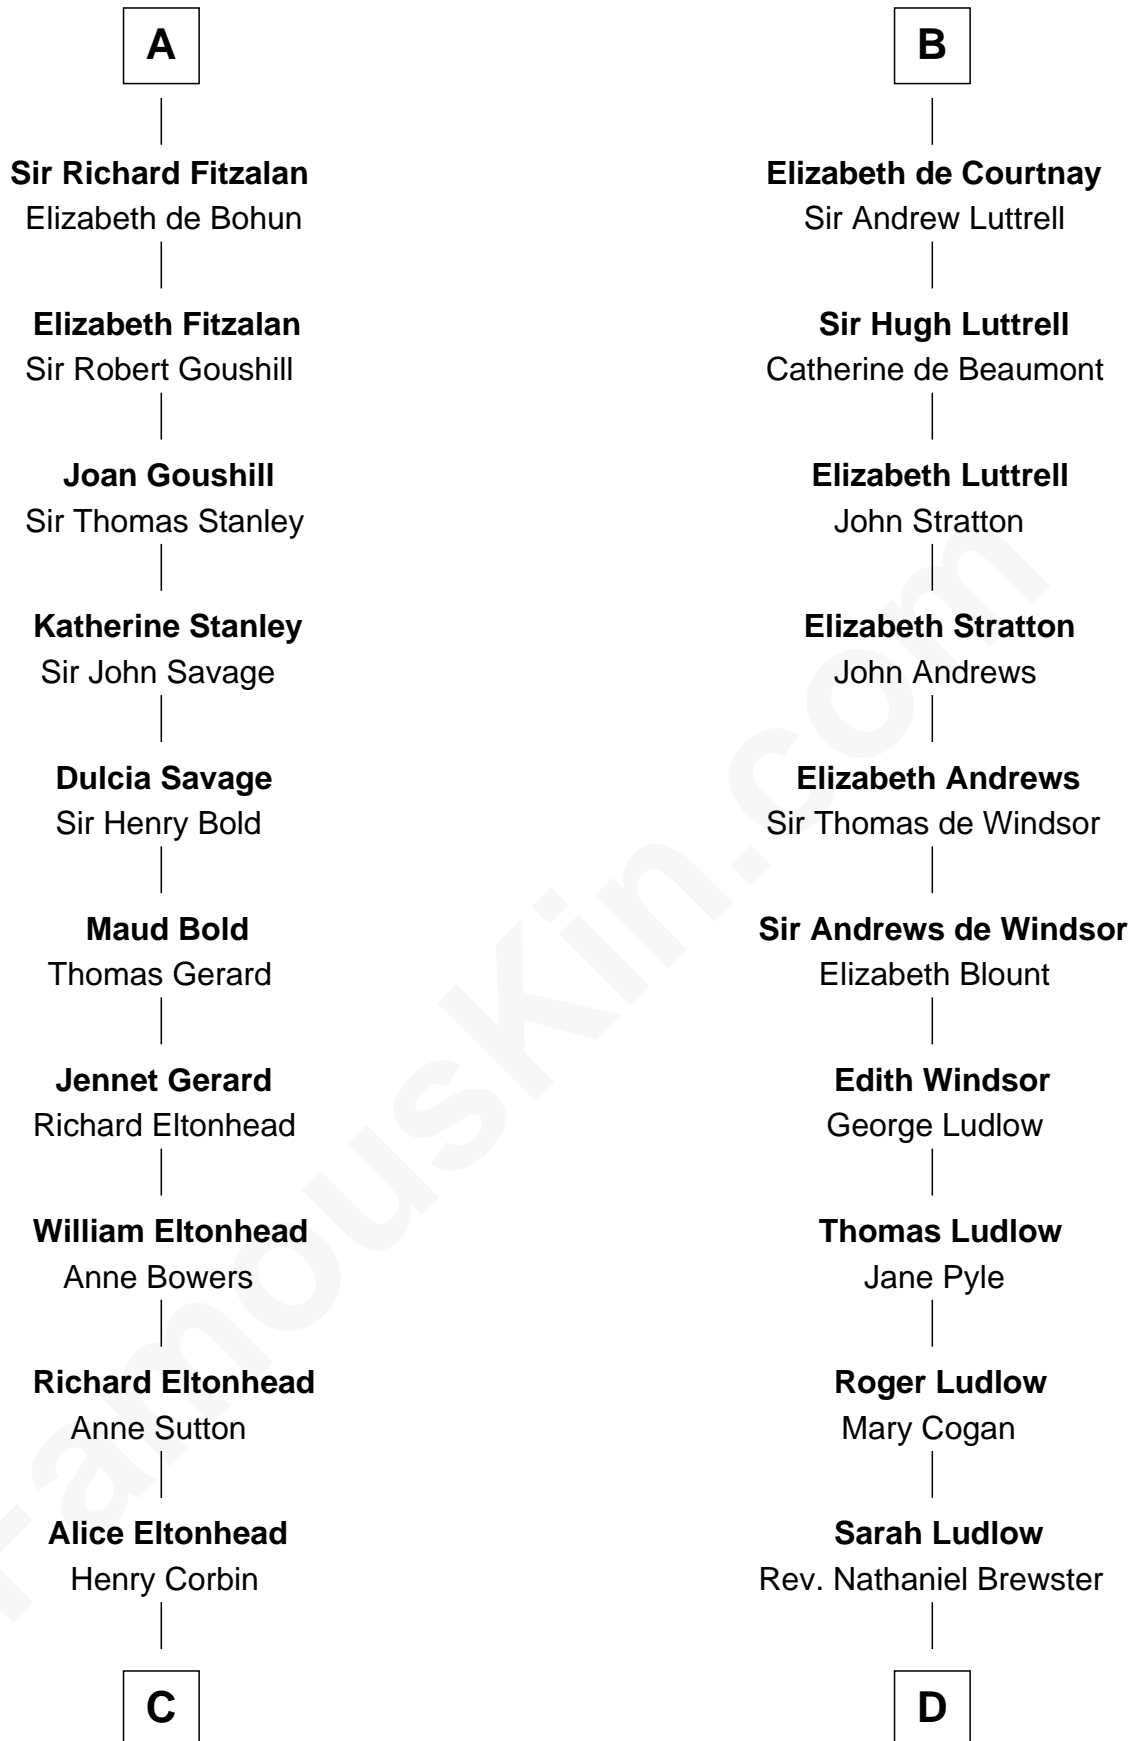

FamousKin.com Relationship Chart of

Henry Lee III

9th Governor of Virginia

19th cousin 1 time removed of

Caleb Brewster

Member of the Culper Spy Ring during the American Revolution

Henry I, King of England
Maud of Scotland

C

Laetitia Corbin

Richard Lee

Henry Lee

Mary Bland

Col. Henry Lee

Lucy Grymes

Henry Lee III

Light-Horse Harry

D

Daniel Brewster

Anna Jayne

Benjamin Brewster

Sarah Biggs

Caleb Brewster

Member of the Culper Spy Ring