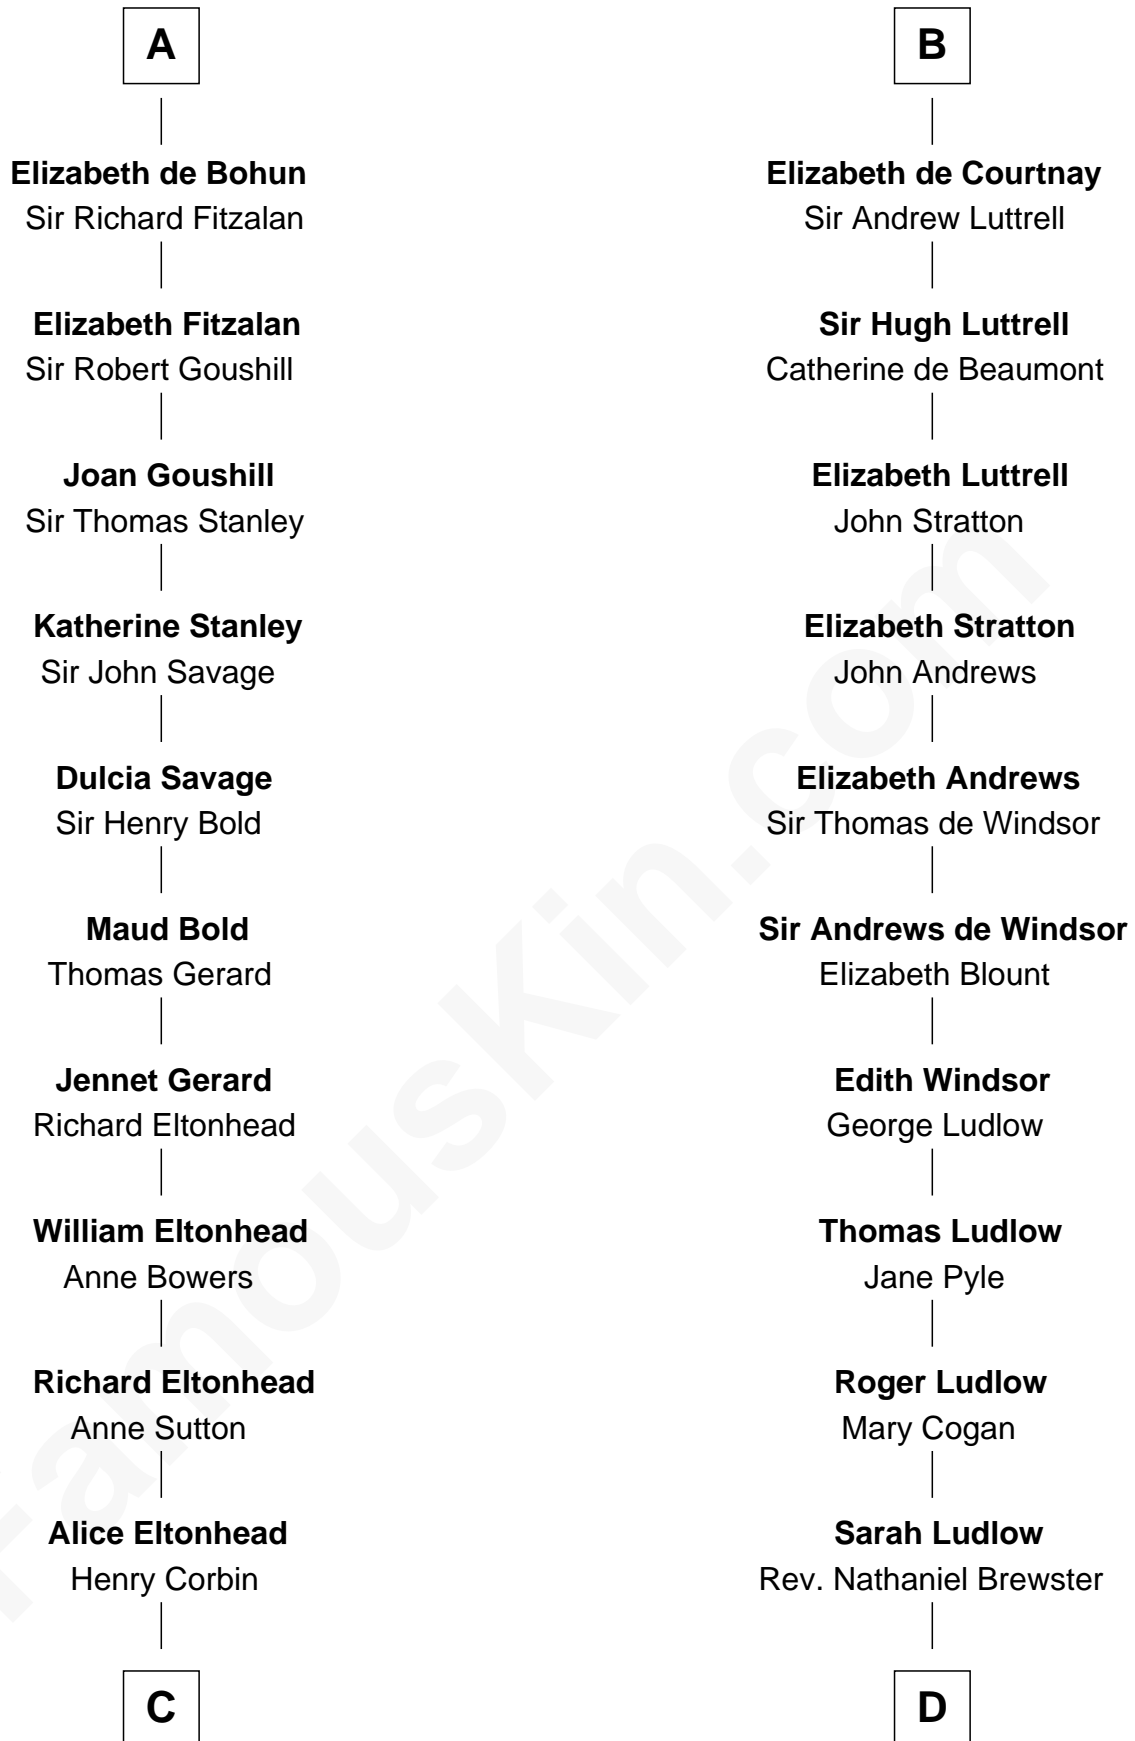

FamousKin.com Relationship Chart of

Henry Lee III

9th Governor of Virginia

19th cousin 1 time removed of

Caleb Brewster

Member of the Culper Spy Ring during the American Revolution

Robert de Beaumont

Amicia de Gael

Eleanor le Despencer

Sir Hugh de Courtenay

Agnes de St. John

Sir Hugh de Courtenay

Margaret de Bohun

B

C

Laetitia Corbin