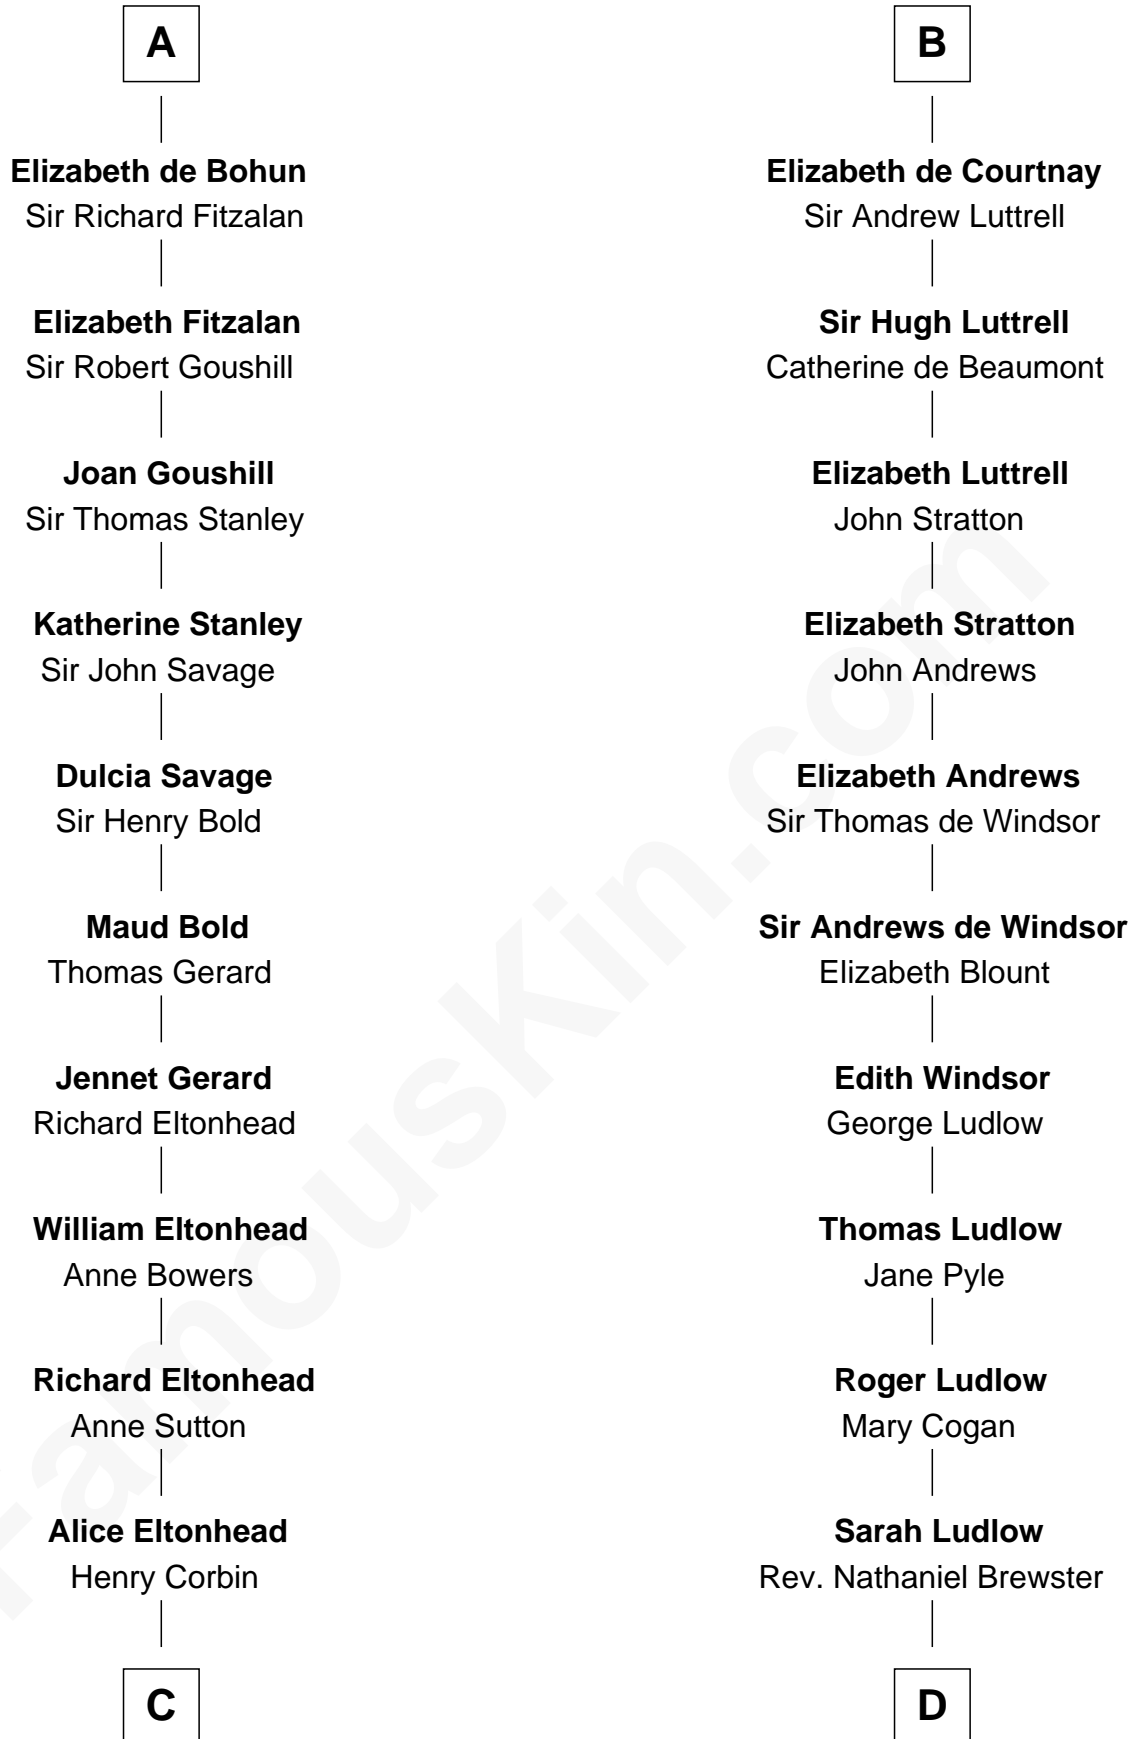

# FamousKin.com Relationship Chart of

**Henry Lee III**

*9th Governor of Virginia*

19th cousin 1 time removed of

**Caleb Brewster**

*Member of the Culper Spy Ring during the American Revolution*

**Henry of Huntingdon**

Eleanor de Braiose

**Humphrey de Bohun**

Maud de Fiennes

**Humphrey de Bohun**

Elizabeth Plantagenet

**Sir William de Bohun**

Elizabeth de Badlesmere

**A**

**Margaret of Scotland**

Humphrey IV de Bohun

**Henry de Bohun**

Maud de Mandeville

**Sir Humphrey de Bohun**

Maud of Eu

**Sir Humphrey de Bohun**

Eleanor de Braiose

**Humphrey de Bohun**

Maud de Fiennes

**Humphrey de Bohun**

Elizabeth Plantagenet

**Margaret de Bohun**

Sir Hugh de Courtnay

**B**

**C**