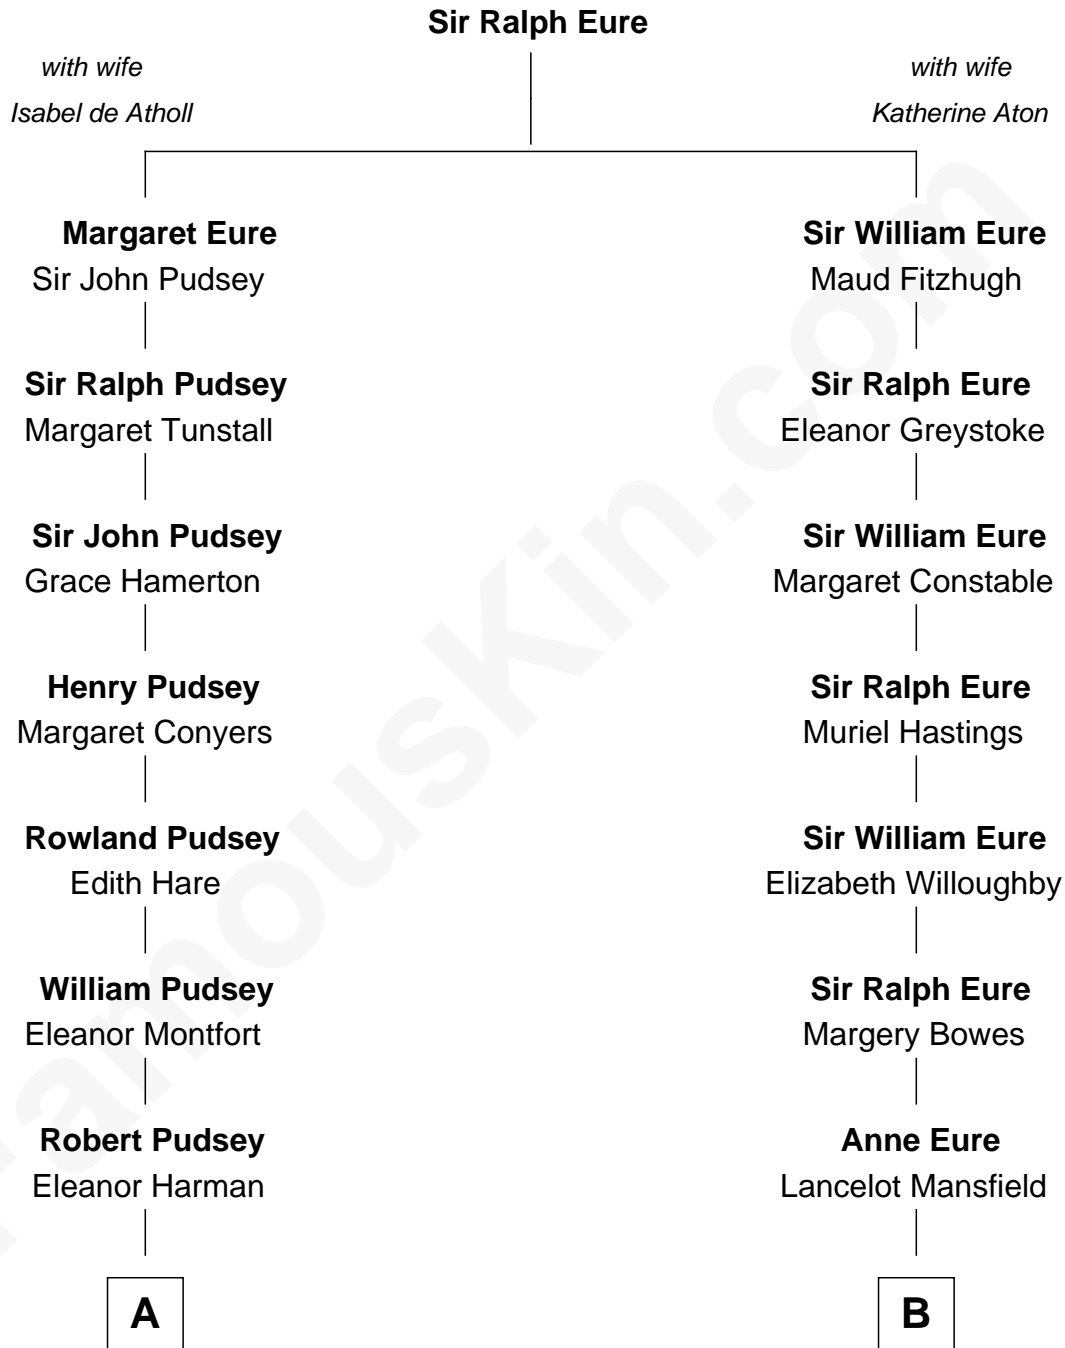

FamousKin.com

Relationship Chart of

Henry Lee III

9th Governor of Virginia

14th cousin 4 times removed of

Sandra Day O'Connor

First Female U.S. Supreme Court Justice

C

Henry R. Day
Ada Mae Wilkey

Sandra Day O'Connor
U.S. Supreme Court Justice

FamousKin.com