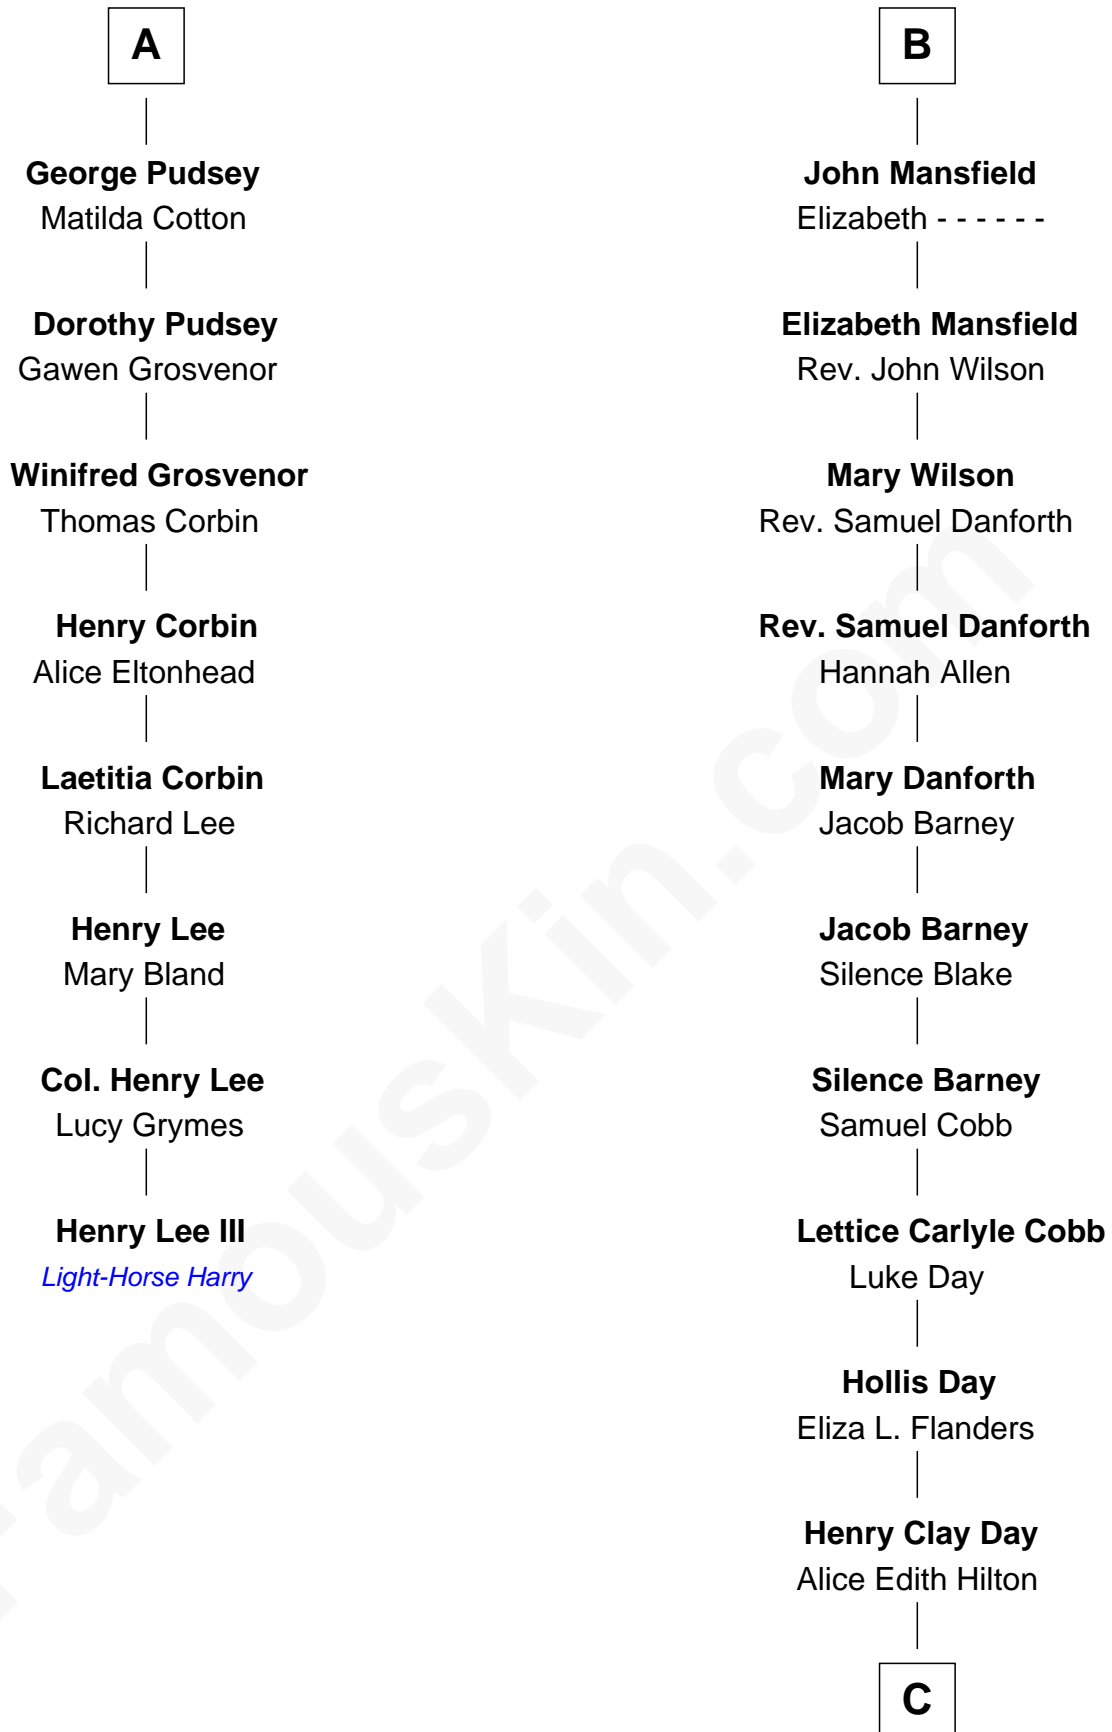

FamousKin.com

Relationship Chart of

Henry Lee III

9th Governor of Virginia

14th cousin 4 times removed of

Sandra Day O'Connor

First Female U.S. Supreme Court Justice

C

Henry R. Day
Ada Mae Wilkey

Sandra Day O'Connor
U.S. Supreme Court Justice

FamousKin.com