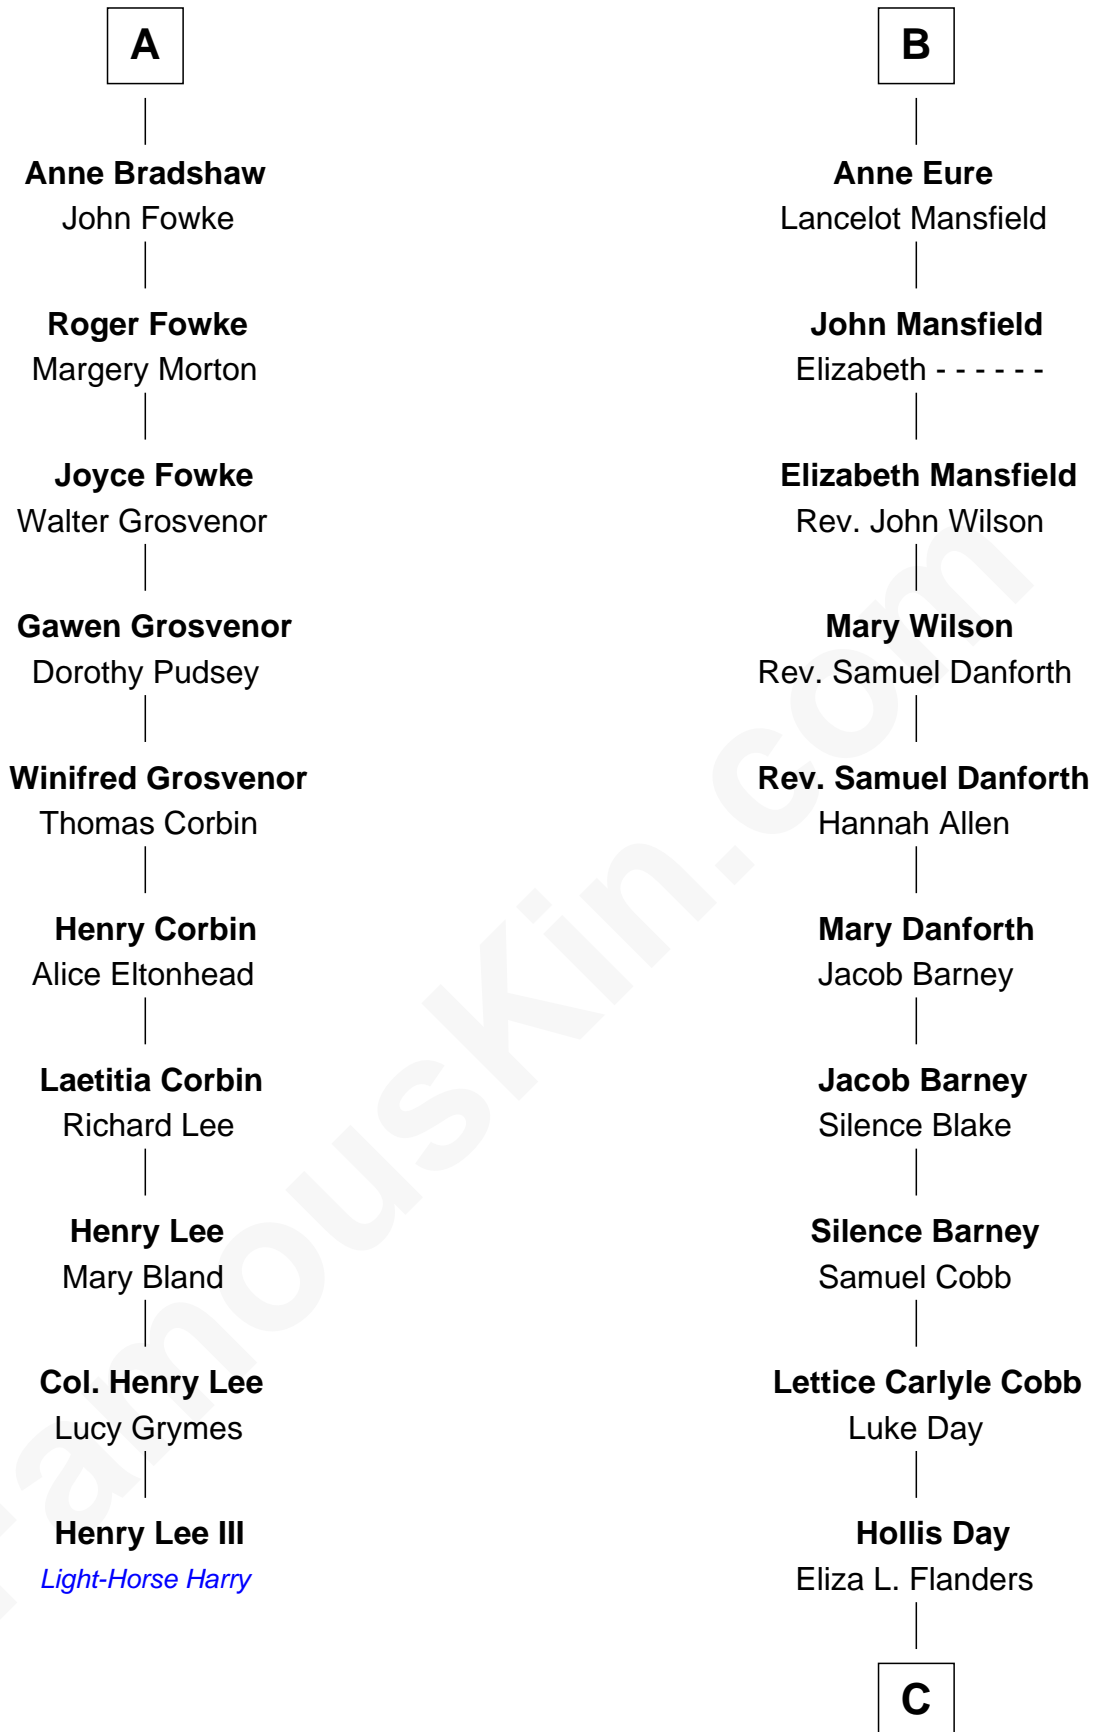

FamousKin.com

Relationship Chart of

Henry Lee III

9th Governor of Virginia

16th cousin 3 times removed of

Sandra Day O'Connor

First Female U.S. Supreme Court Justice

C

Henry Clay Day
Alice Edith Hilton

Henry R. Day
Ada Mae Wilkey

Sandra Day O'Connor
U.S. Supreme Court Justice

FamousKin.com