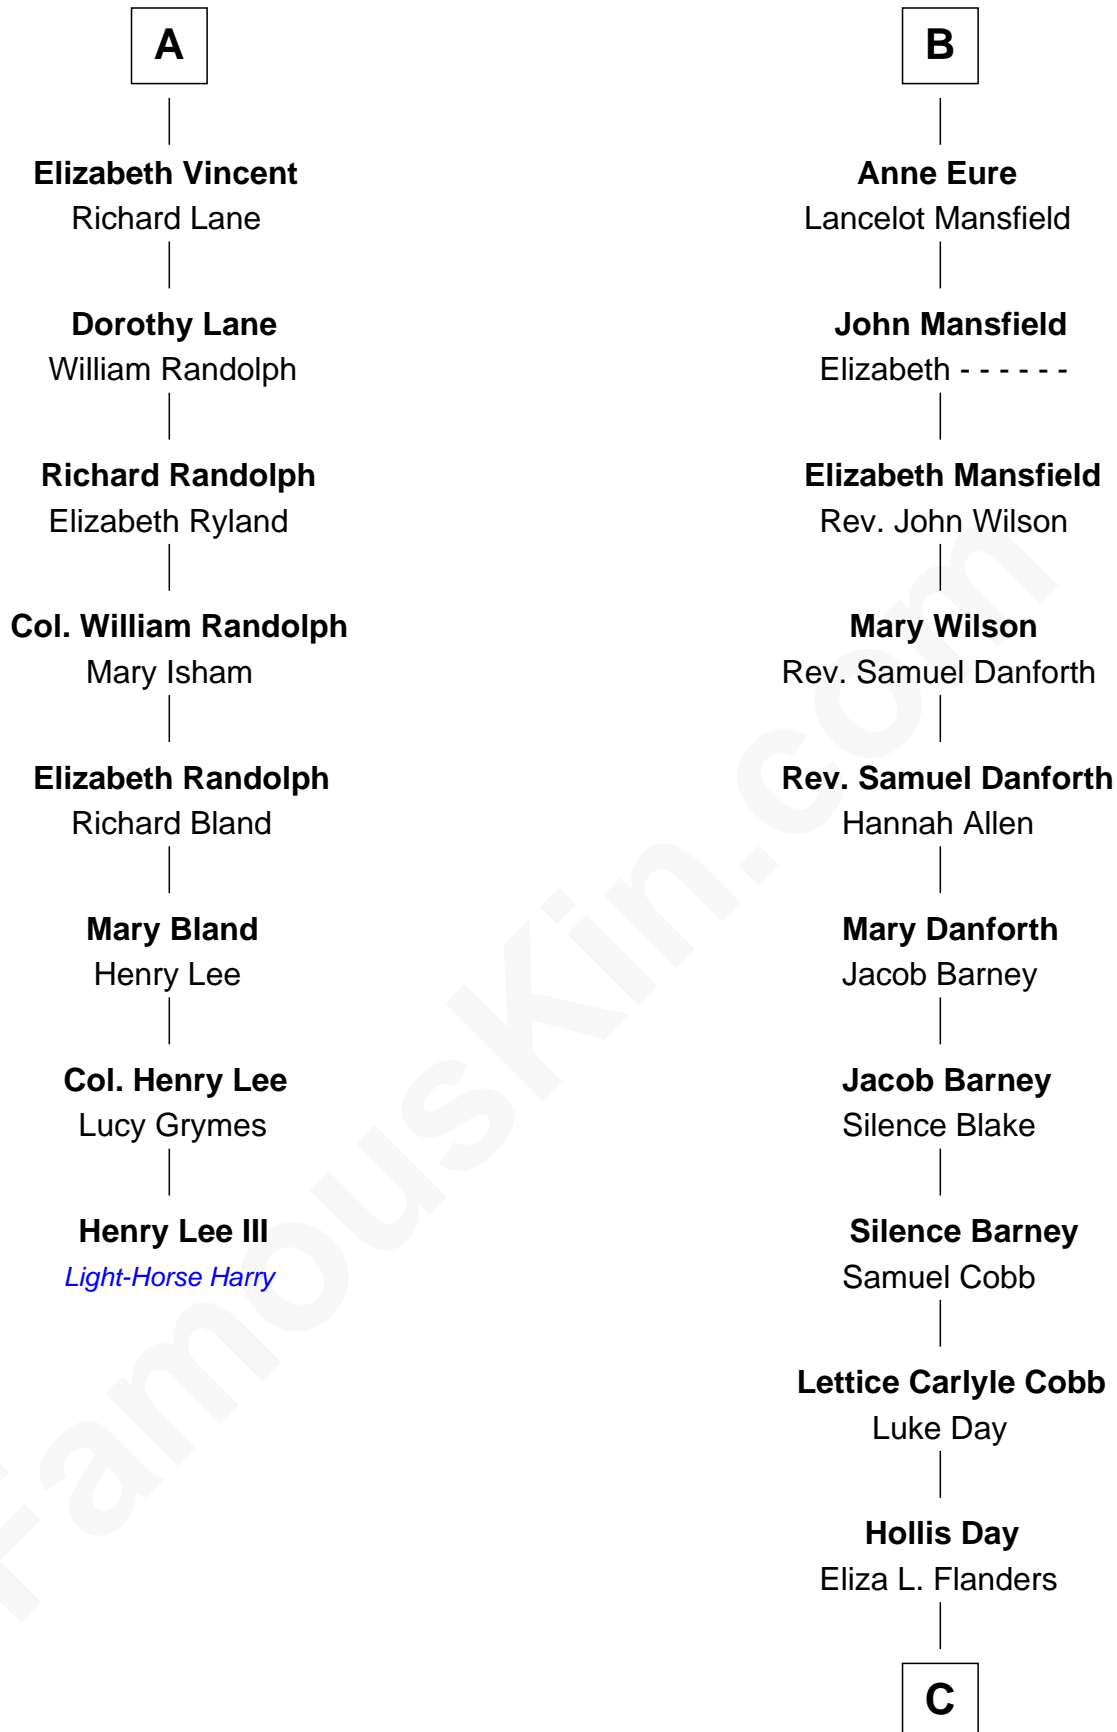

FamousKin.com
Relationship Chart of

Henry Lee III

9th Governor of Virginia

14th cousin 5 times removed of

Sandra Day O'Connor

First Female U.S. Supreme Court Justice

C

Henry Clay Day
Alice Edith Hilton

Henry R. Day
Ada Mae Wilkey

Sandra Day O'Connor
U.S. Supreme Court Justice

FamousKin.com