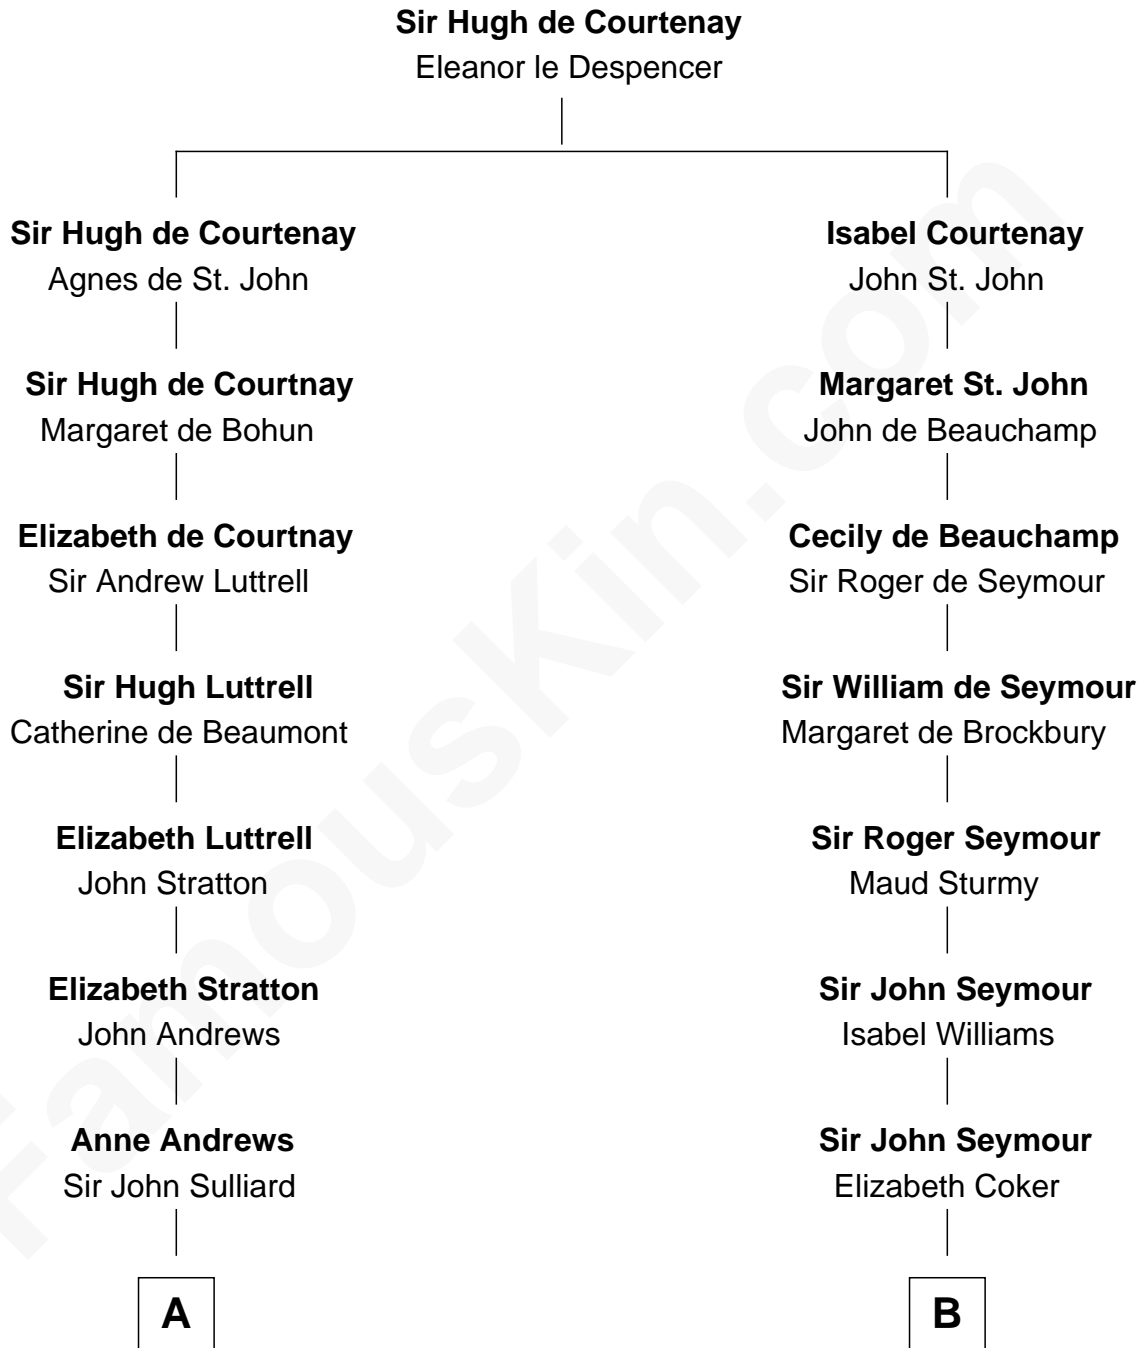

FamousKin.com

Relationship Chart of

Henry Lee III

9th Governor of Virginia

15th cousin 2 times removed of

Caesar Rodney

Signer of the Declaration of Independence

A

Anne Sulliard
Roger Appleton

Henry Appleton
Margaret Roper

Roger Appleton
Agnes Clarke

Alice Appleton
Henry Berney

Sir Thomas Berney
Juliana Gawdy

Frances Berney
Sir Edward Barkham

Margaret Barkham
Sir Edmund Jennings