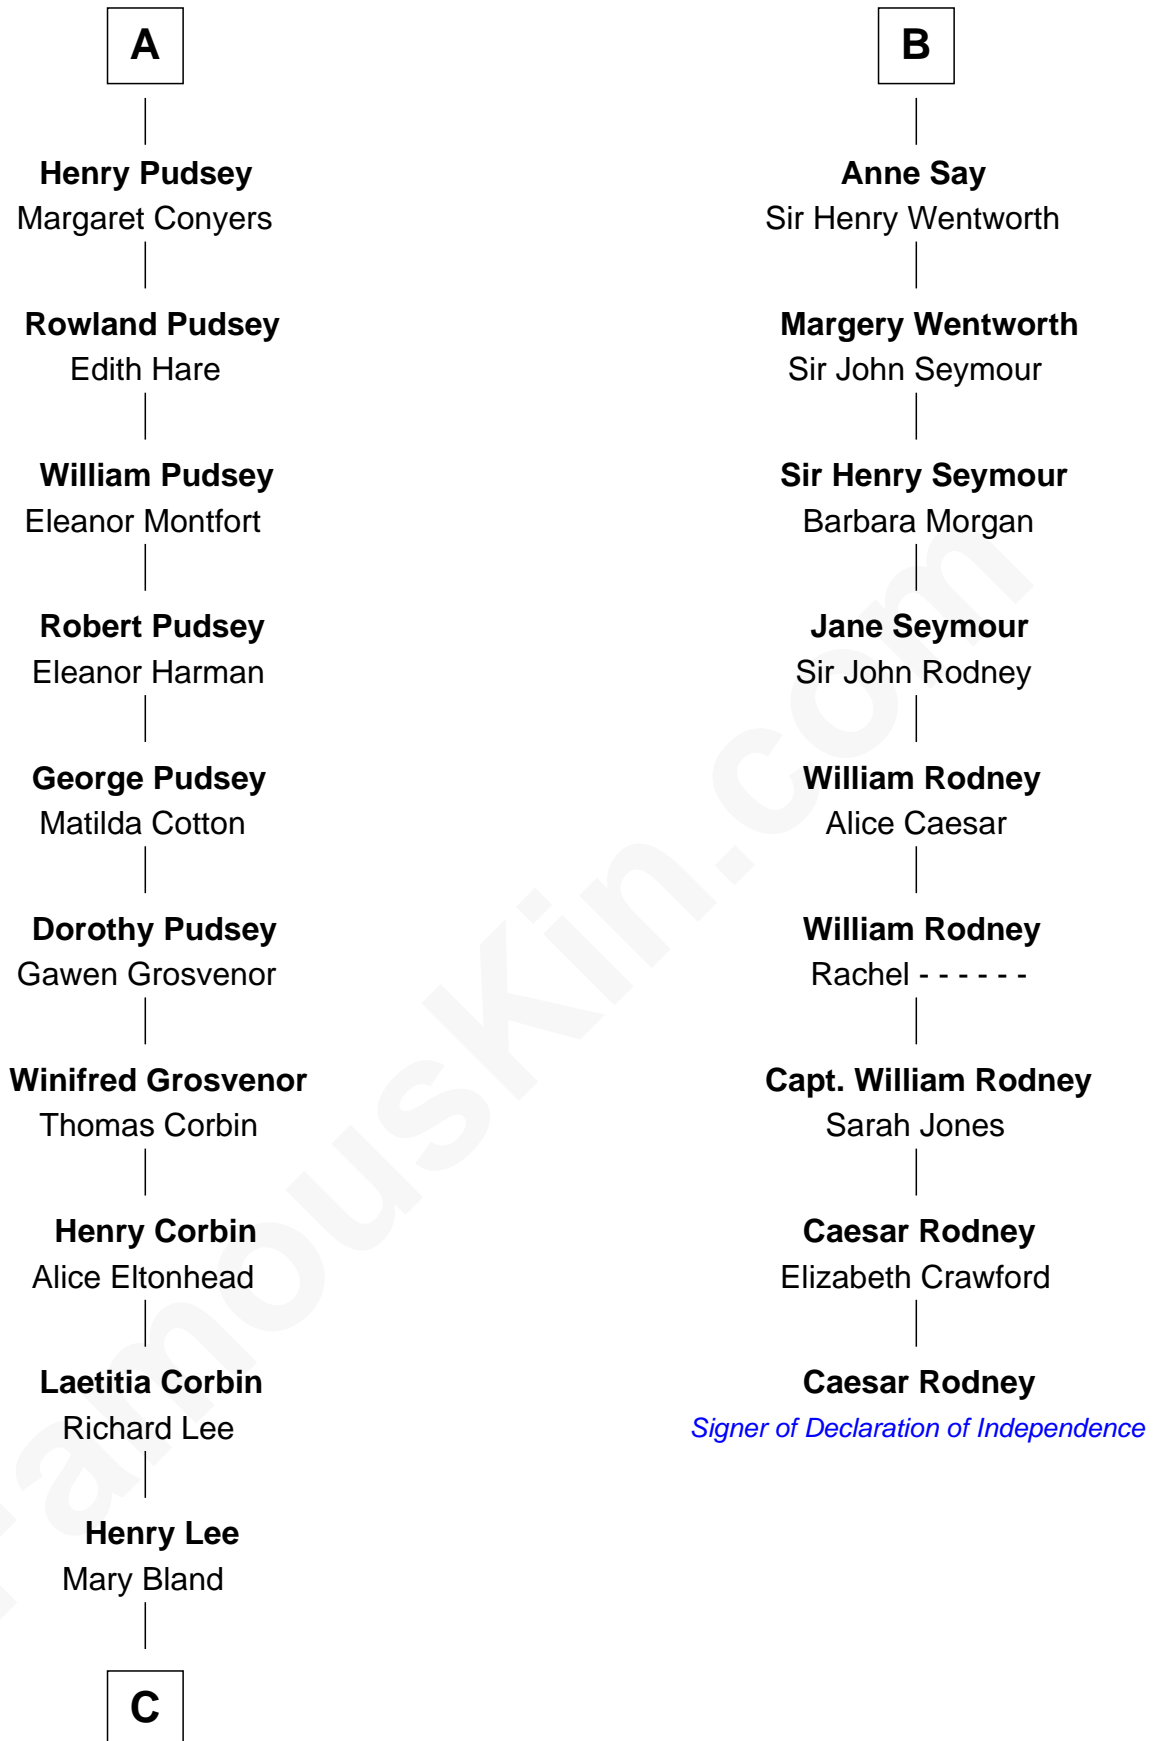

## Relationship Chart of

### Henry Lee III

9th Governor of Virginia

15th cousin 3 times removed of

**Caesar Rodney**

Signer of the Declaration of Independence

**C**

Col. Henry Lee

Lucy Grymes

Henry Lee III

*Light-Horse Harry*

FamousKin.com