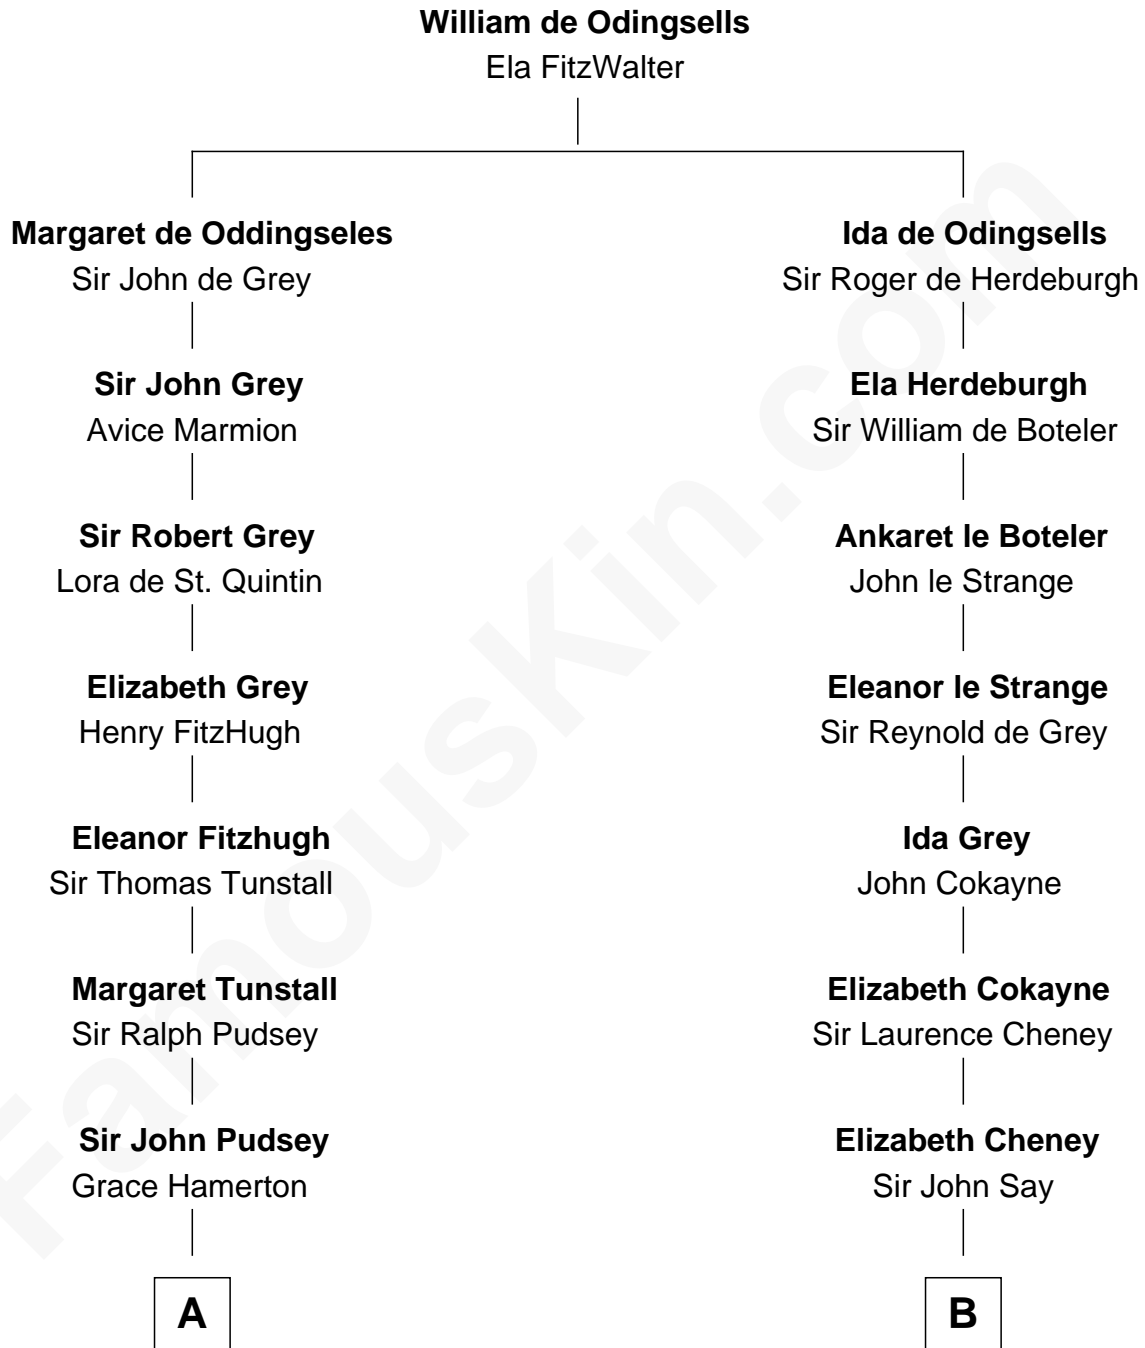

## Relationship Chart of

### Henry Lee III

9th Governor of Virginia

15th cousin 3 times removed of

**Caesar Rodney**

Signer of the Declaration of Independence

**C**

Col. Henry Lee

Lucy Grymes