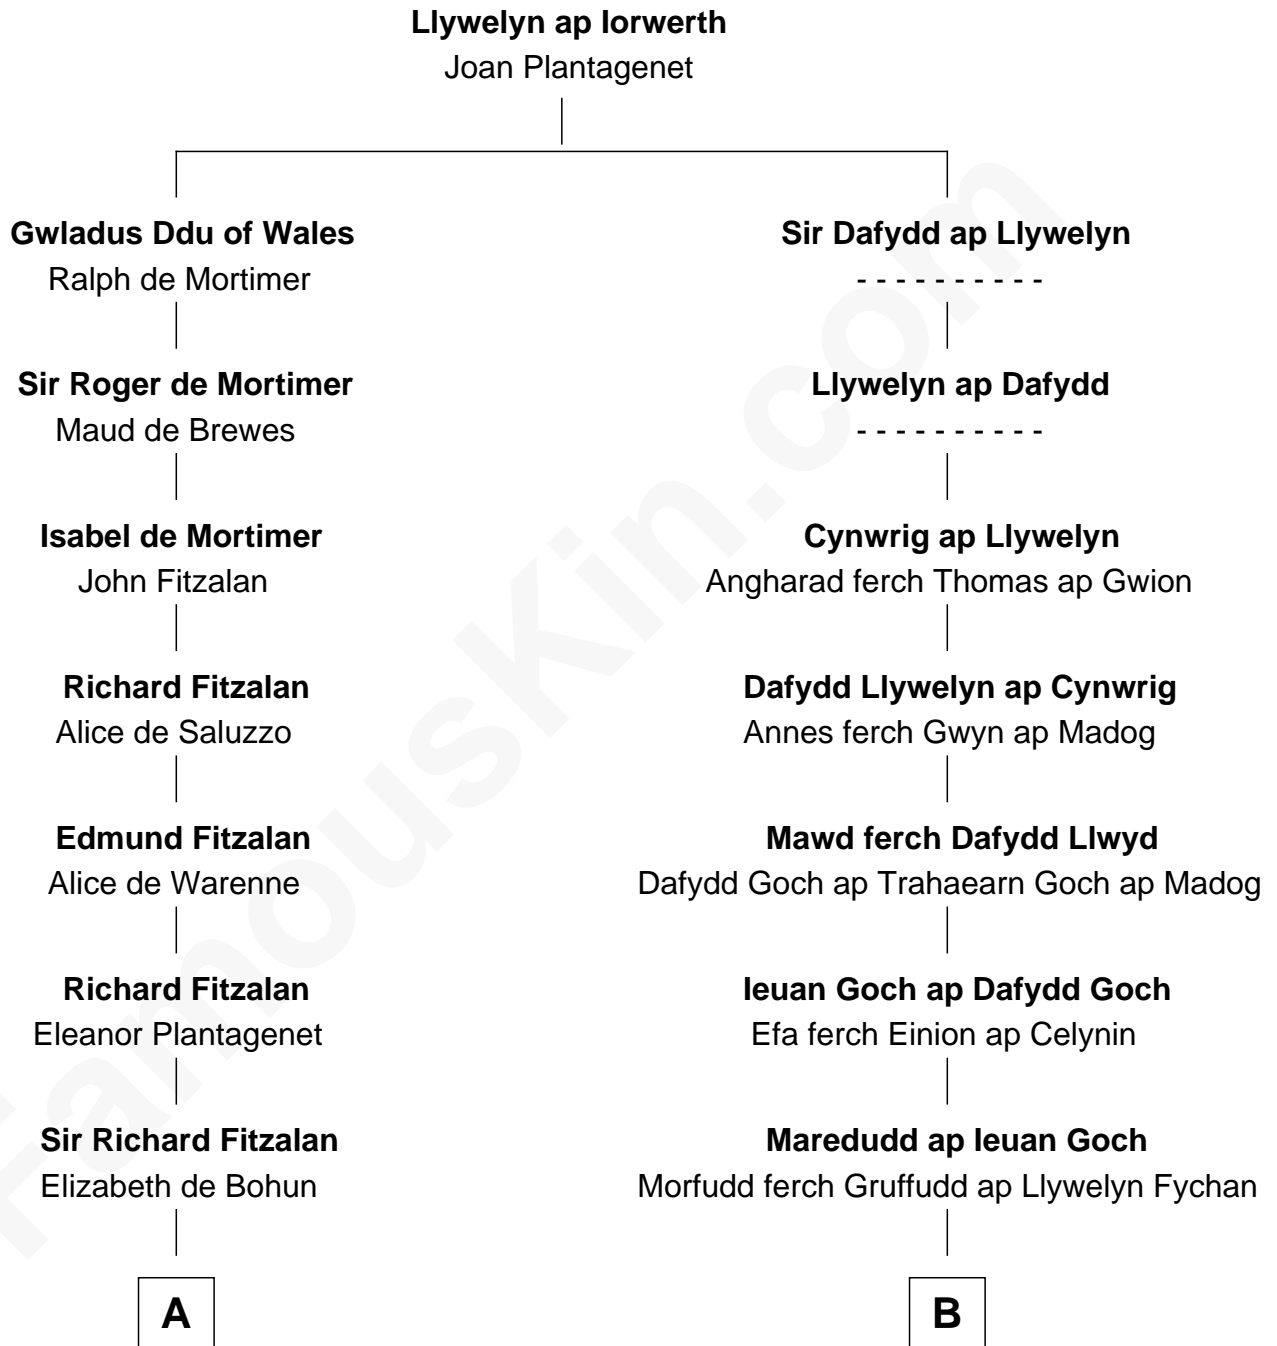

FamousKin.com Relationship Chart of

Henry Lee III

9th Governor of Virginia

16th cousin 3 times removed of

Elihu Yale

Benefactor and Namesake of Yale College

A

Elizabeth Fitzalan
Sir Robert Goushill

Joan Goushill
Sir Thomas Stanley

Katherine Stanley
Sir John Savage

Dulcia Savage
Sir Henry Bold

Maud Bold
Thomas Gerard

Jennet Gerard
Richard Eltonhead

William Eltonhead
Anne Bowers

Richard Eltonhead
Anne Sutton

Alice Eltonhead
Henry Corbin

Laetitia Corbin
Richard Lee

C

B

Lleucu ferch Maredudd
Gruffudd ap Cynwrig ap Bleddyn Llwyd

Dafydd Llwyd ap Gruffudd
Gwen ferch Gruffudd Goch ap Ieuan

Dyddgu ferch Dafydd Llwyd
Llywelyn ap Gruffudd Llwyd ap Robin