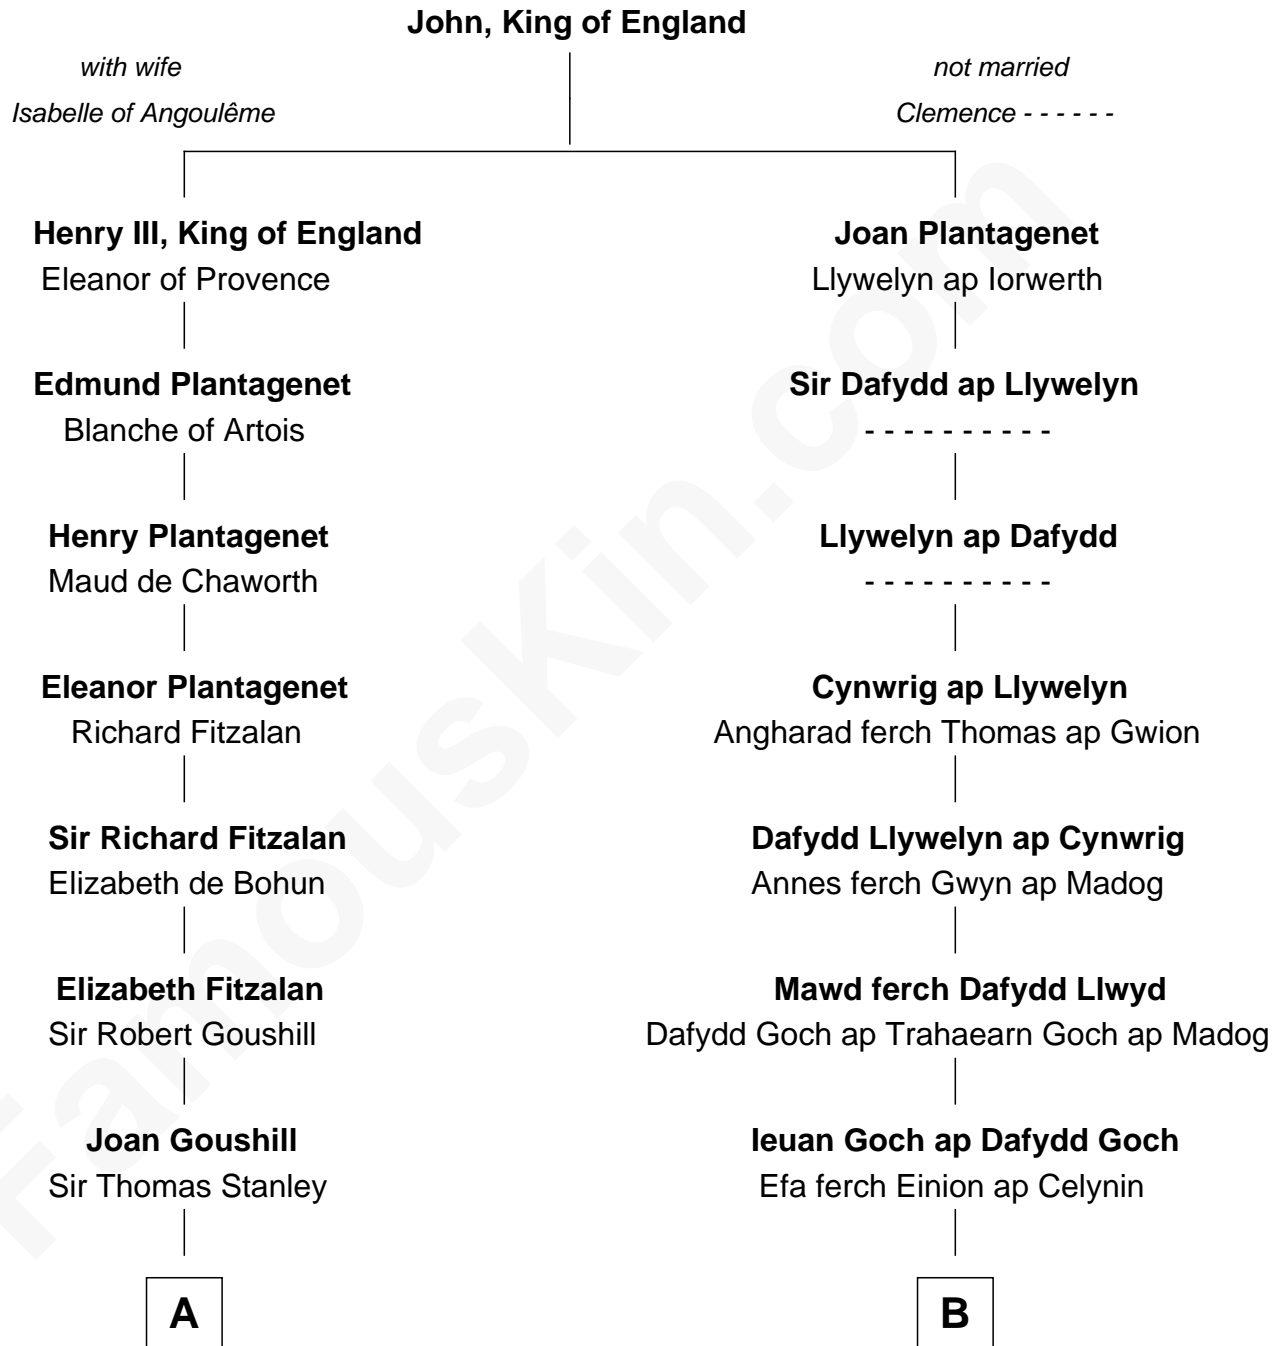

# FamousKin.com Relationship Chart of

**Henry Lee III**

*9th Governor of Virginia*

**17th cousin of**

**Elihu Yale**

*Benefactor and Namesake of Yale College*

**A**

**Katherine Stanley**

Sir John Savage

**Dulcia Savage**

Sir Henry Bold

**Maud Bold**

Thomas Gerard

**Jennet Gerard**

Richard Eltonhead

**William Eltonhead**

Mary Bland

**Col. Henry Lee**

Lucy Grymes

**Henry Lee III**

*Light-Horse Harry*

**B**

**Maredudd ap Ieuan Goch**

Morfudd ferch Gruffudd ap Llywelyn Fychan

**Lleucu ferch Maredudd**

Gruffudd ap Cynwrig ap Bleddyn Llwyd

**Dafydd Llwyd ap Gruffudd**

Gwen ferch Gruffudd Goch ap Ieuan

**Dyddgu ferch Dafydd Llwyd**

Llywelyn ap Gruffudd Llwyd ap Robin

**Maredudd Llwyd ap Llywelyn**