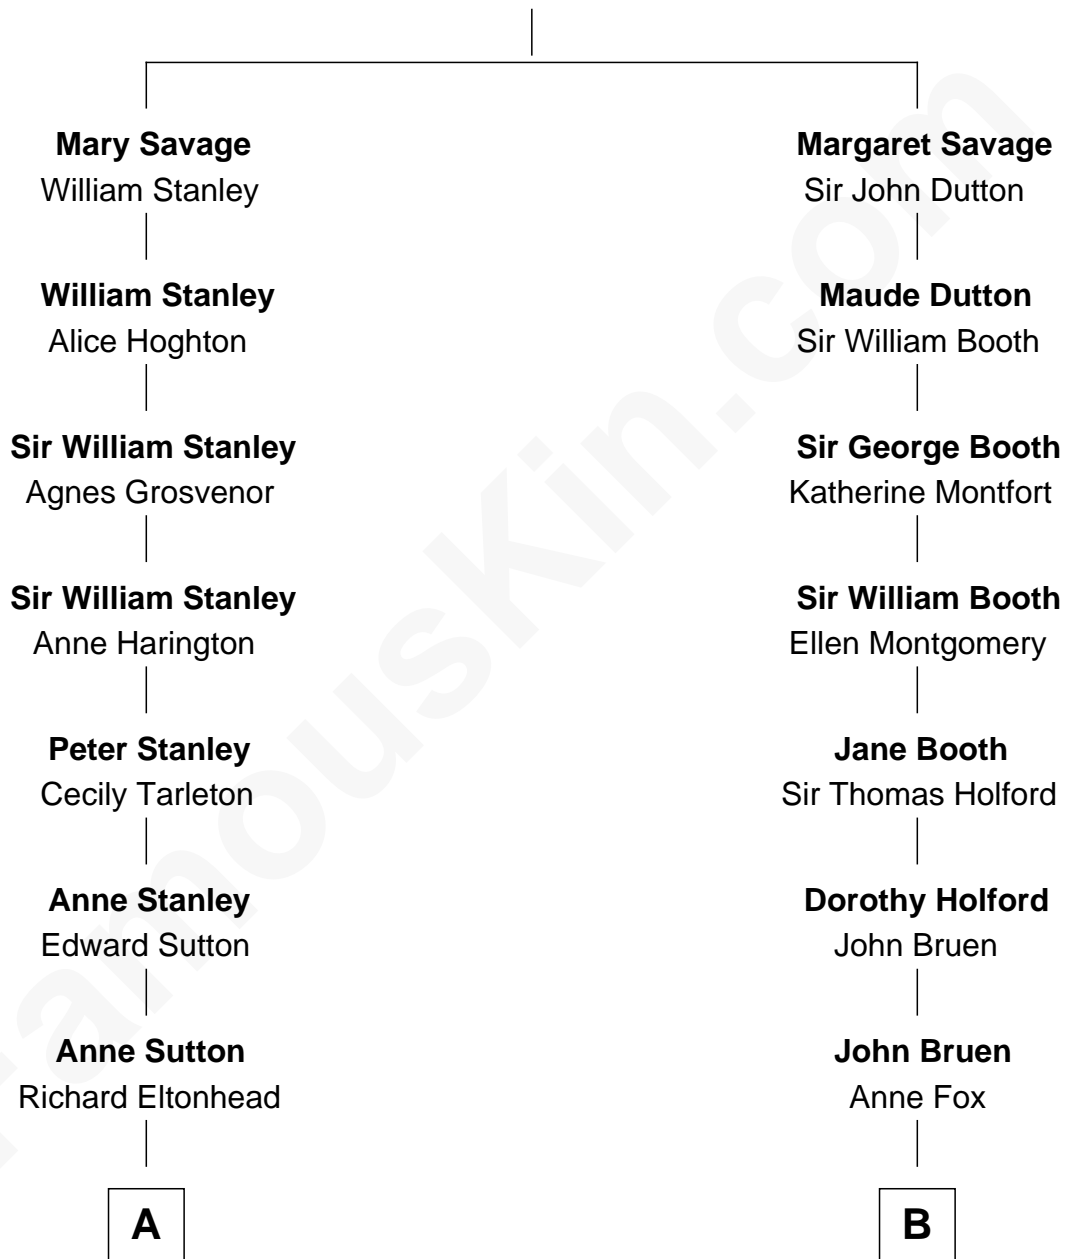

# FamousKin.com Relationship Chart of

**Henry Lee III**

*9th Governor of Virginia*

11th cousin 7 times removed of

**Christopher Reeve**

*Movie Actor*

**Sir John Savage**  
Maud de Swinnerton

**C**

Franklin D'Olier Reeve

Barbara Pitney Lamb

Christopher Reeve

*Movie Actor*

FamousKin.com