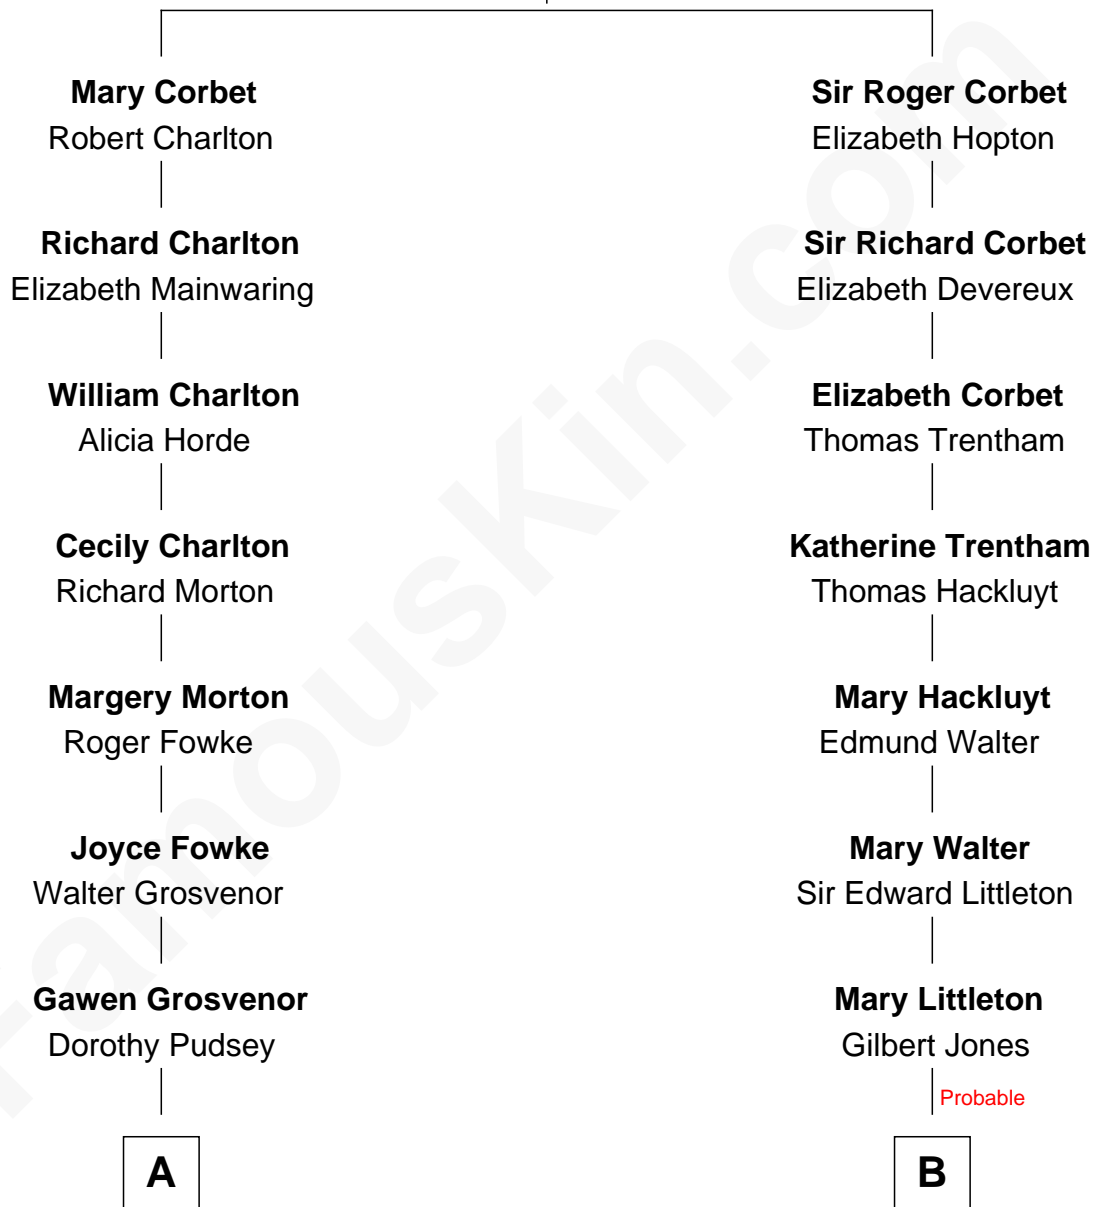

FamousKin.com Relationship Chart of

Henry Lee III

9th Governor of Virginia

12th cousin 5 times removed of

Christopher Reeve

Movie Actor

Sir Robert Corbet

Margaret - - - - -

Christopher Reeve photo by [Jbfrankel](#) ([CC BY-SA 3.0](#))