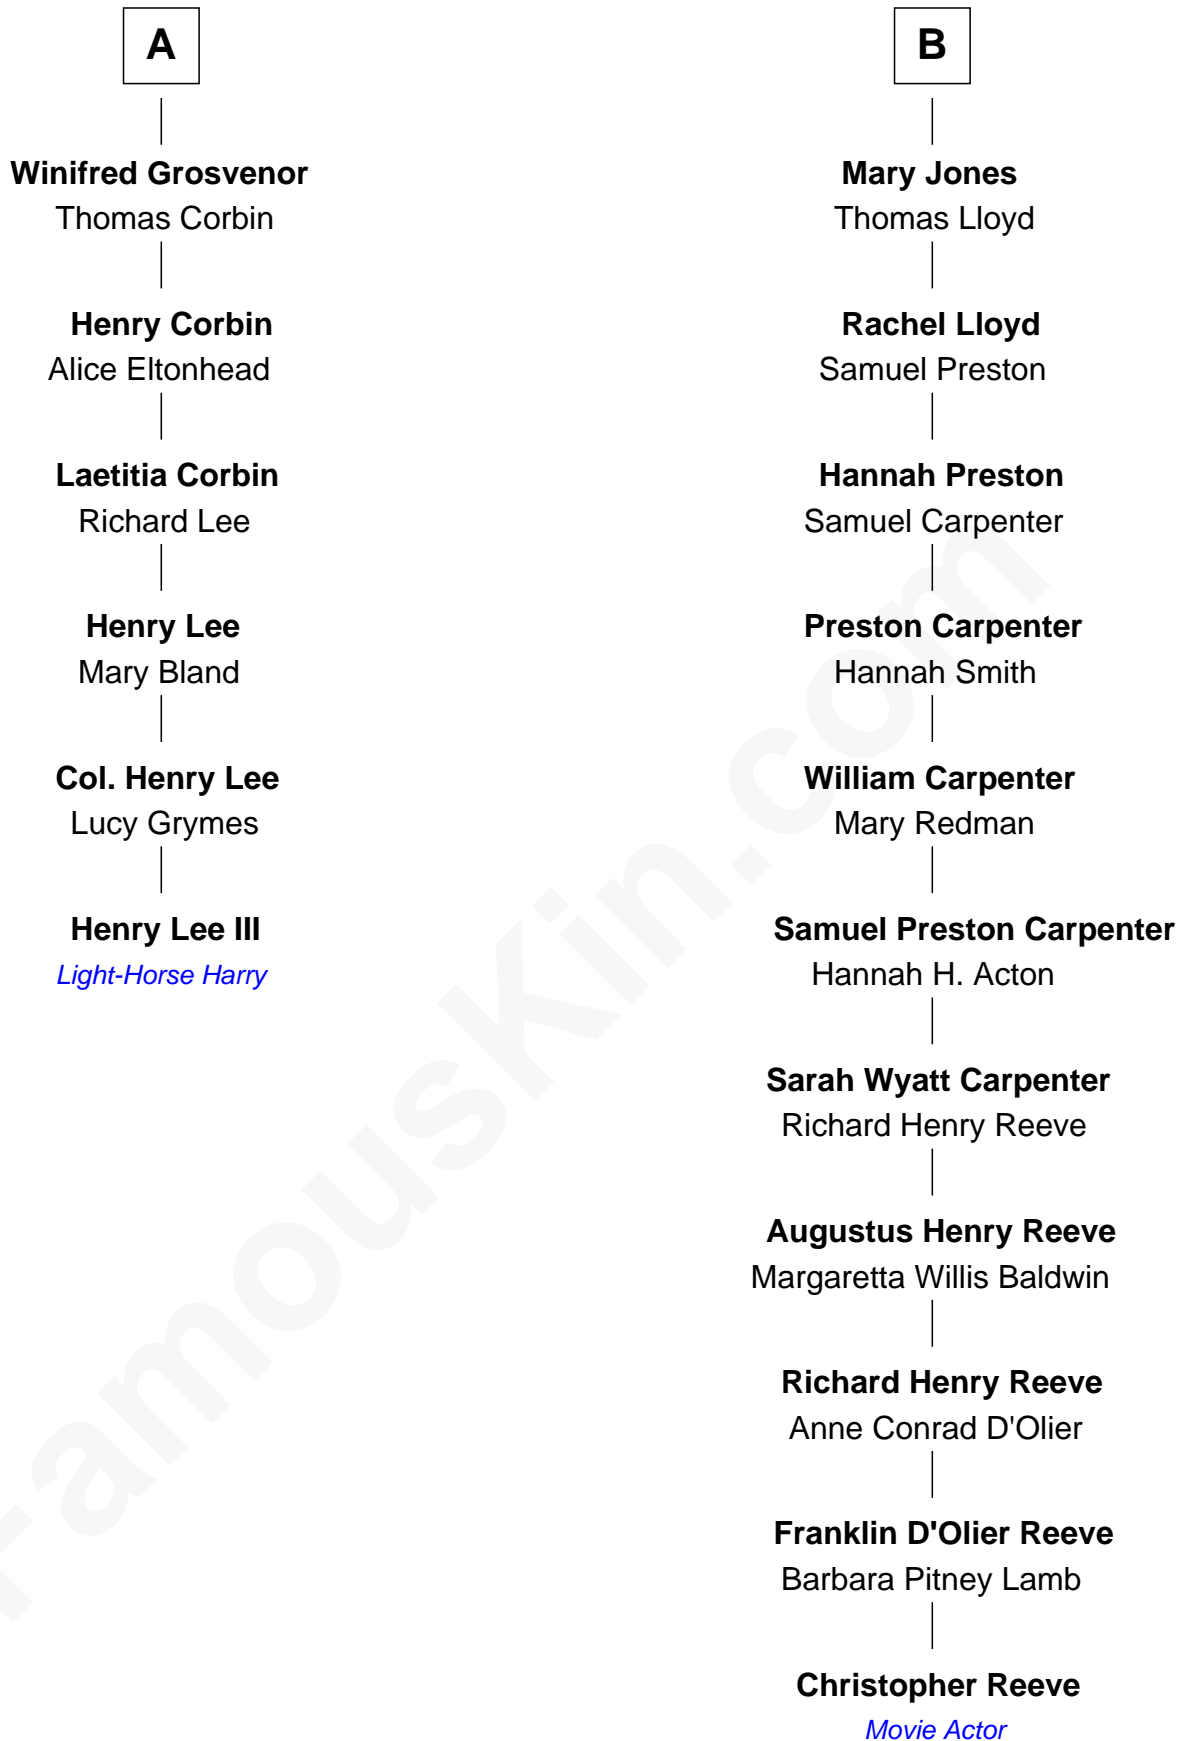

FamousKin.com Relationship Chart of

Henry Lee III

9th Governor of Virginia

12th cousin 5 times removed of

Christopher Reeve

Movie Actor

Sir Robert Corbet

Margaret - - - - -