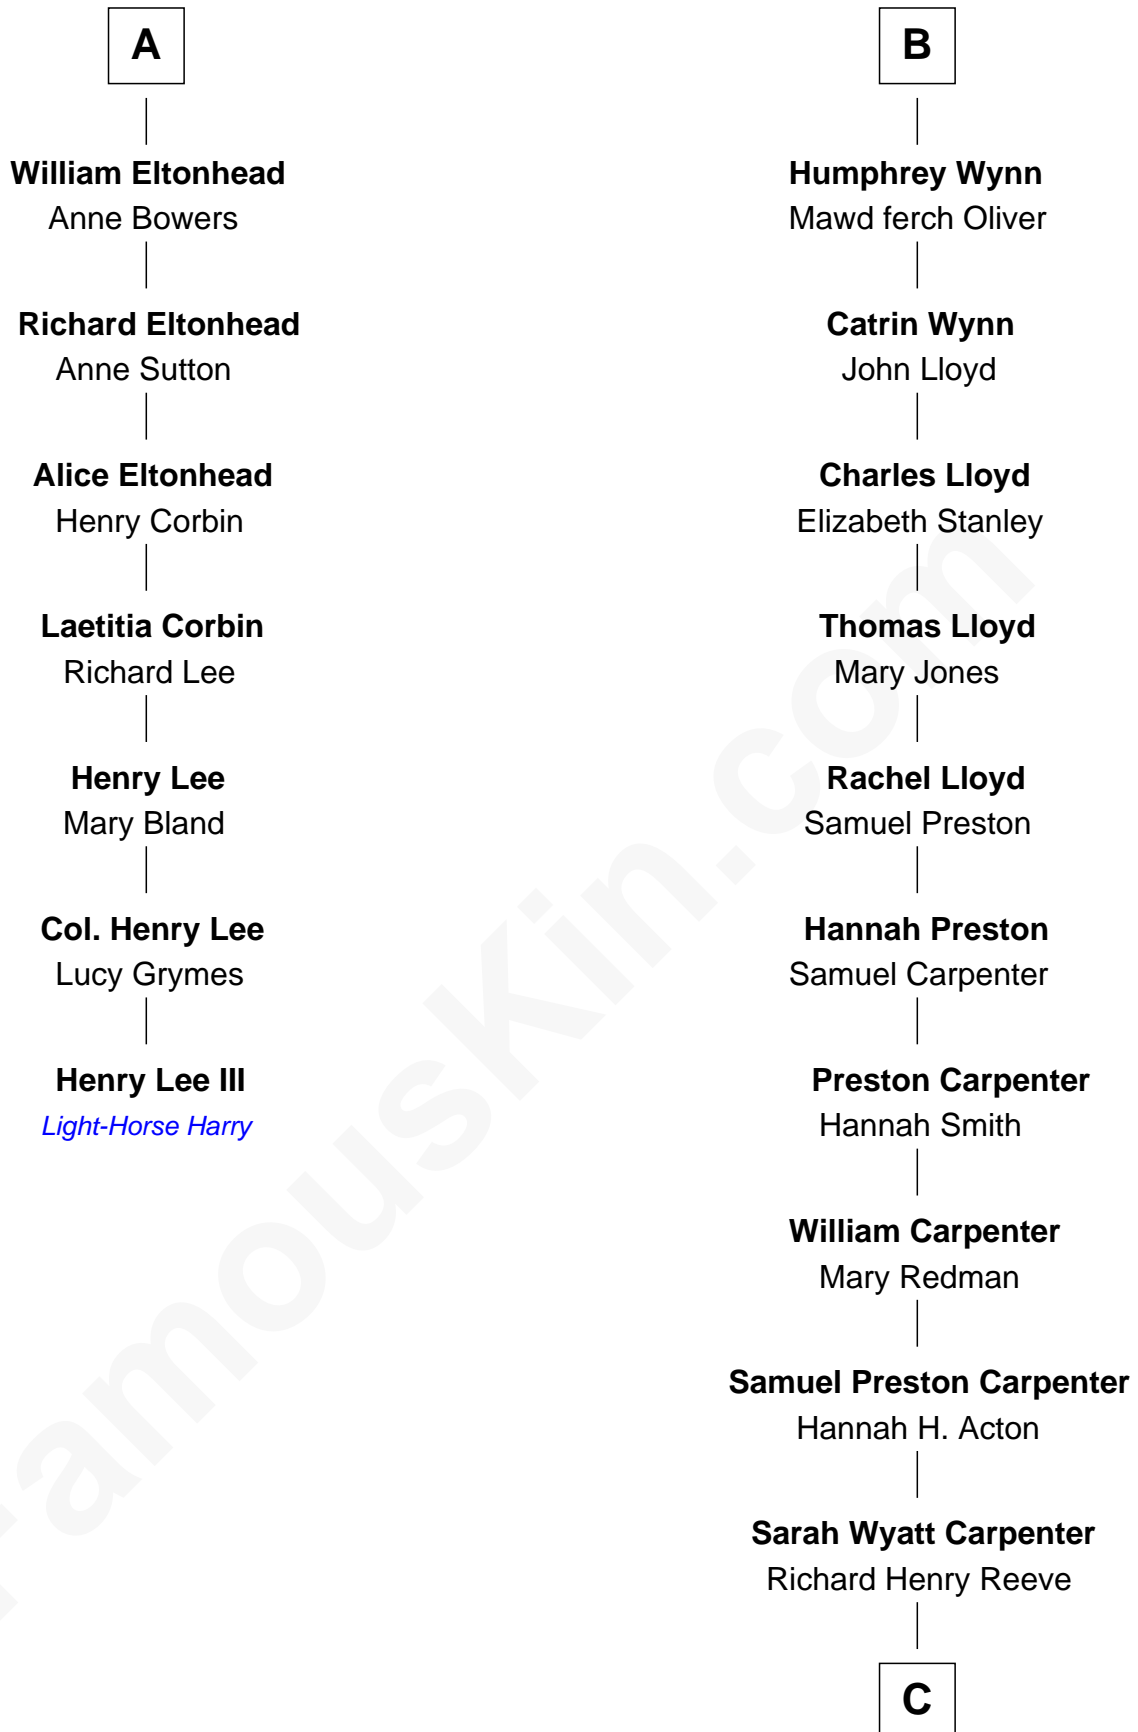

FamousKin.com Relationship Chart of

Henry Lee III

9th Governor of Virginia

13th cousin 7 times removed of

Christopher Reeve

Movie Actor

C

Augustus Henry Reeve
Margaretta Willis Baldwin

Richard Henry Reeve
Anne Conrad D'Olier

Franklin D'Olier Reeve
Barbara Pitney Lamb

Christopher Reeve
Movie Actor