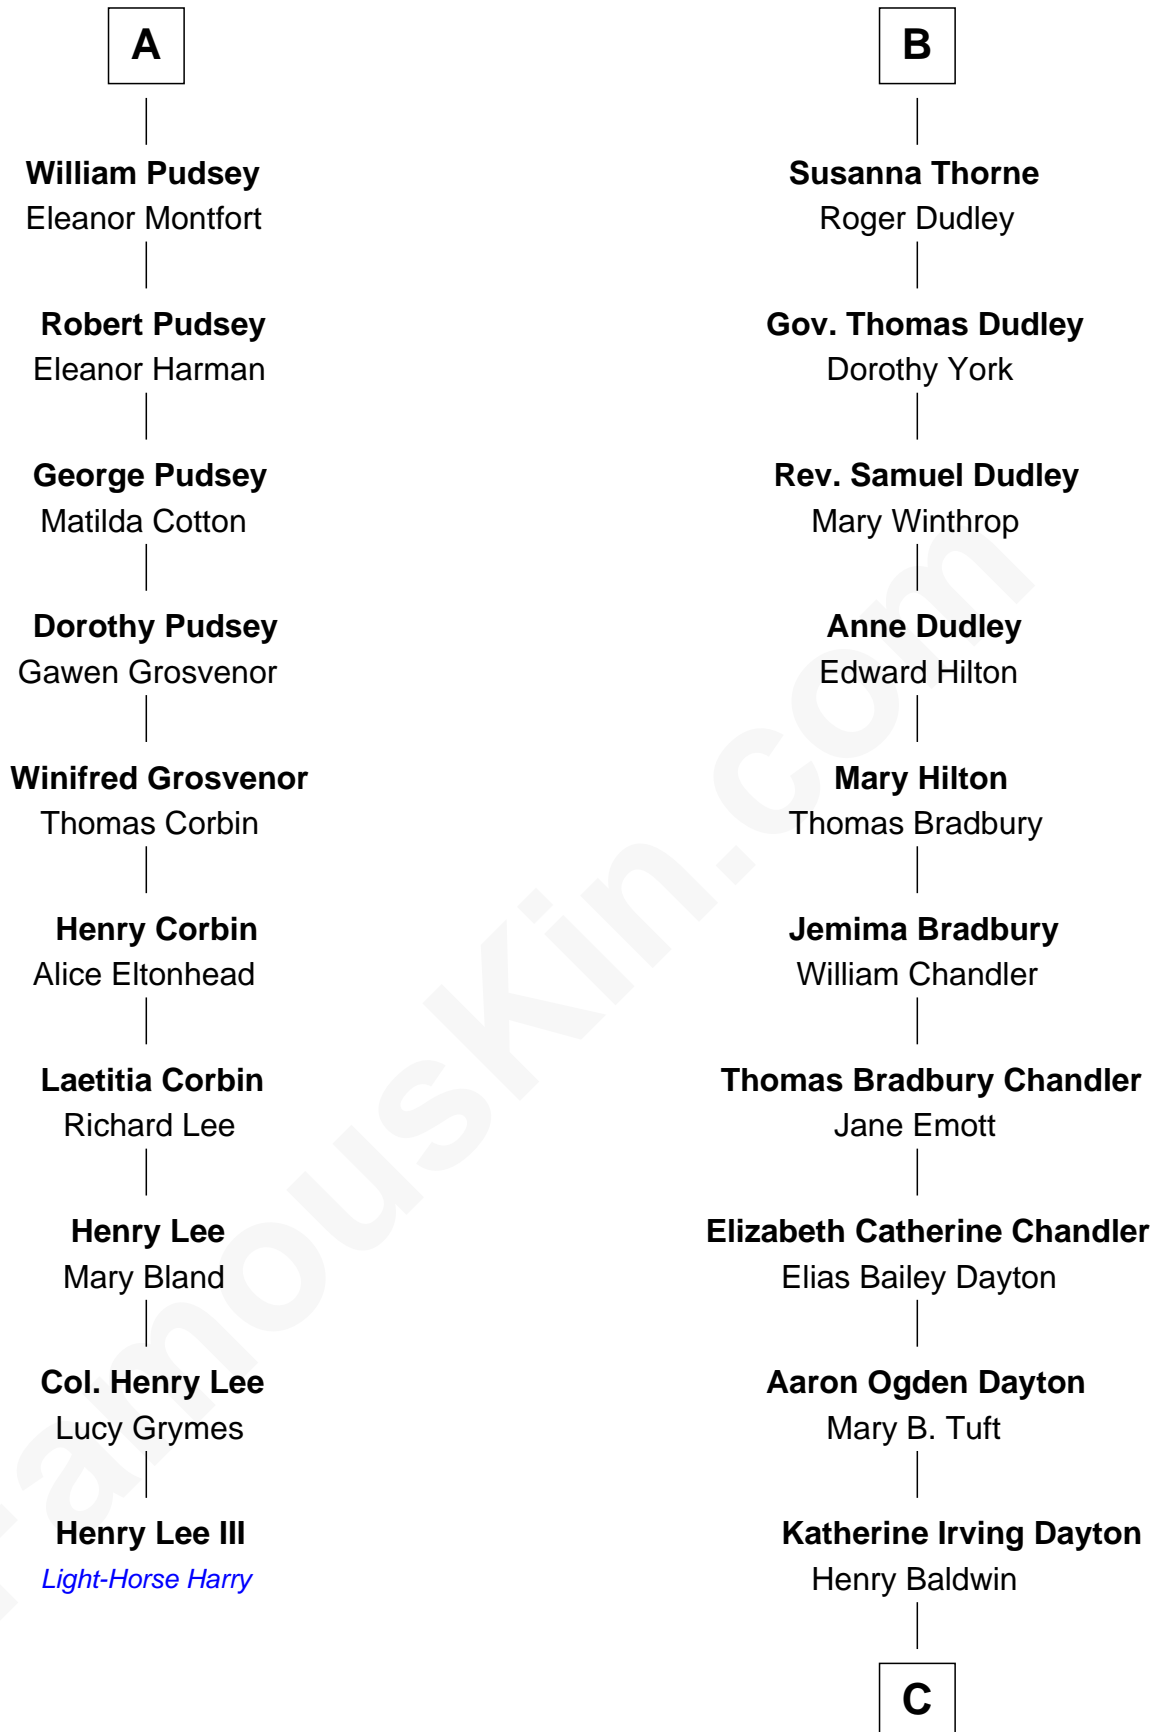

FamousKin.com Relationship Chart of

Henry Lee III

9th Governor of Virginia

16th cousin 4 times removed of

Christopher Reeve

Movie Actor

Sir John Grey

Avice Marmion

C

Margaretta Willis Baldwin

Augustus Henry Reeve

Richard Henry Reeve

Anne Conrad D'Olier

Franklin D'Olier Reeve

Barbara Pitney Lamb

Christopher Reeve