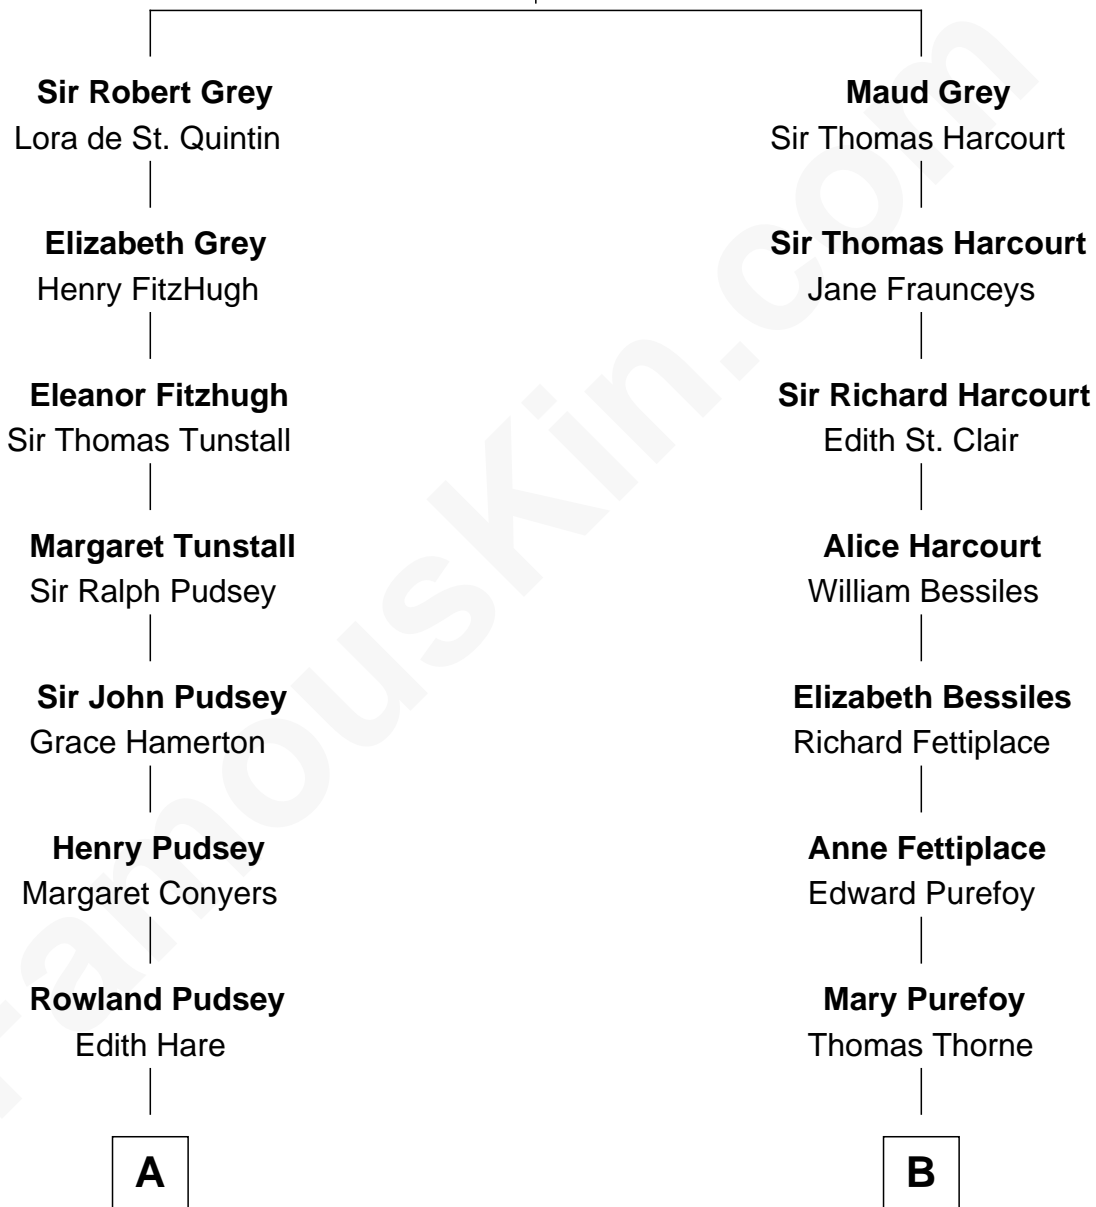

FamousKin.com Relationship Chart of

Henry Lee III

9th Governor of Virginia

16th cousin 4 times removed of

Christopher Reeve

Movie Actor

Sir John Grey

Avice Marmion