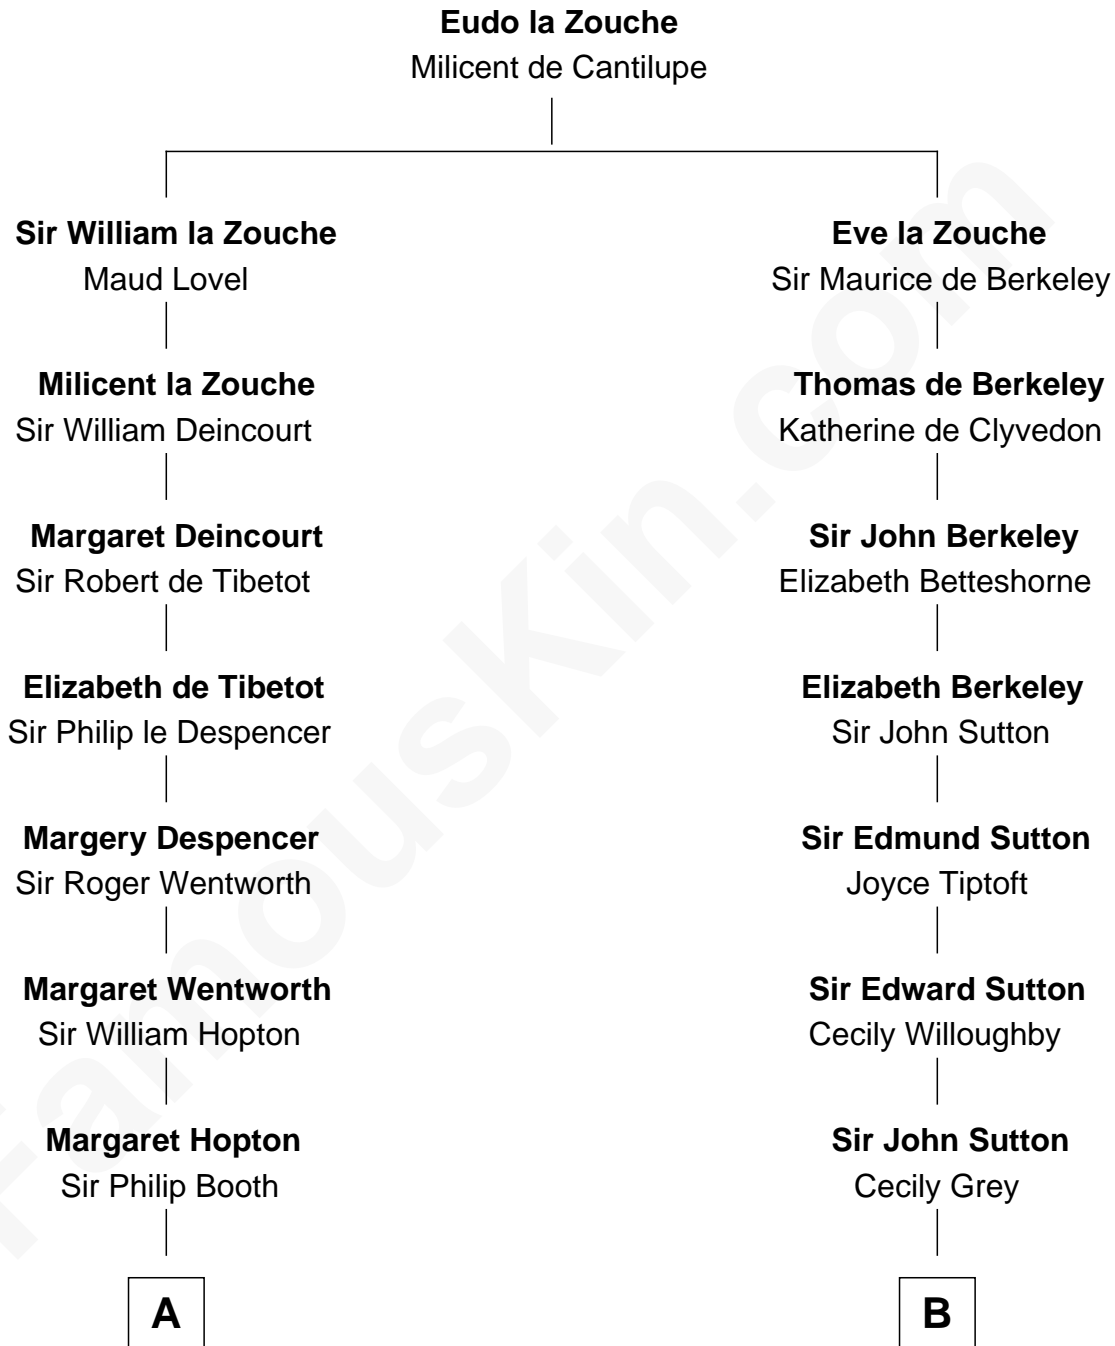

# FamousKin.com Relationship Chart of

**Henry Lee III**

*9th Governor of Virginia*

17th cousin 4 times removed of

**Christopher Reeve**

*Movie Actor*

C

**Katherine Irving Dayton**

Henry Baldwin

**Margaretta Willis Baldwin**

Augustus Henry Reeve

**Richard Henry Reeve**

Anne Conrad D'Olier

**Franklin D'Olier Reeve**

Barbara Pitney Lamb

**Christopher Reeve**