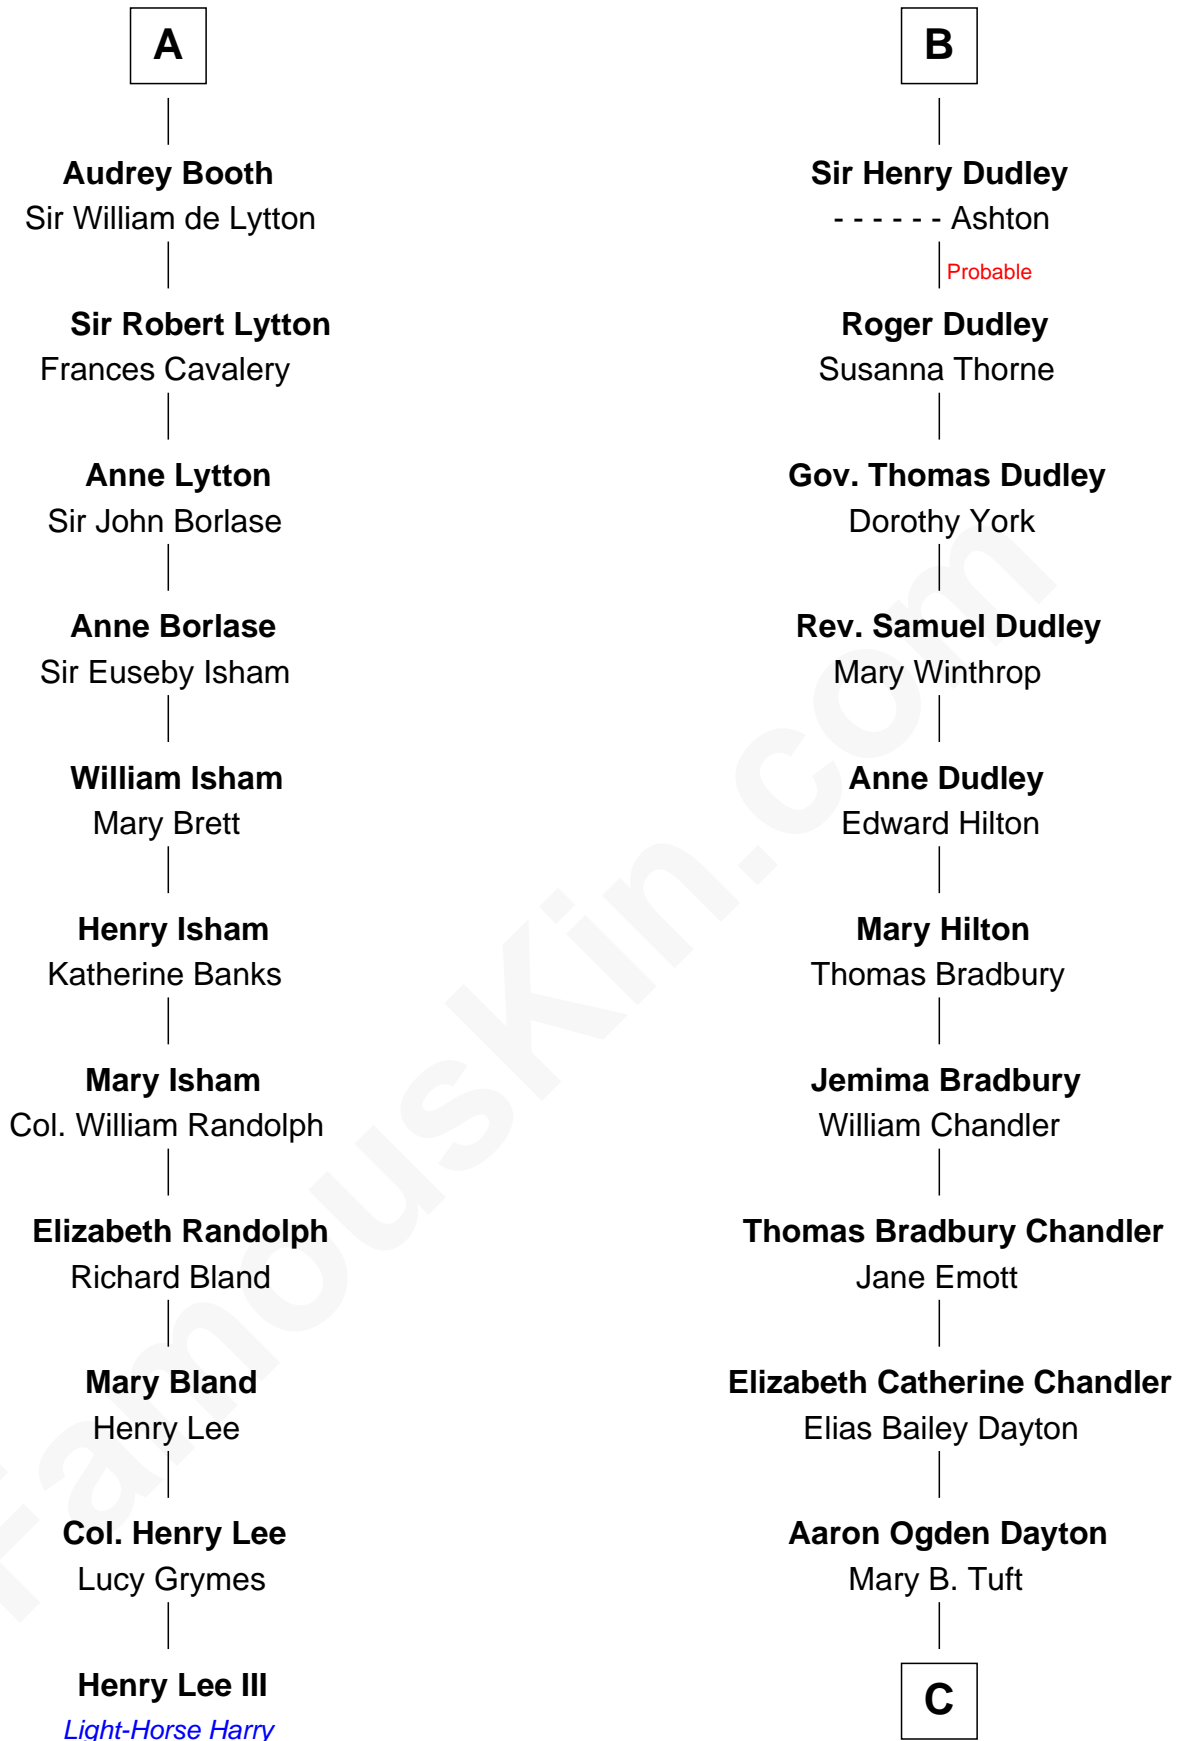

# FamousKin.com Relationship Chart of

**Henry Lee III**

*9th Governor of Virginia*

17th cousin 4 times removed of

**Christopher Reeve**

*Movie Actor*

C

**Katherine Irving Dayton**

Henry Baldwin

**Margaretta Willis Baldwin**

Augustus Henry Reeve

**Richard Henry Reeve**

Anne Conrad D'Olier

**Franklin D'Olier Reeve**

Barbara Pitney Lamb

**Christopher Reeve**