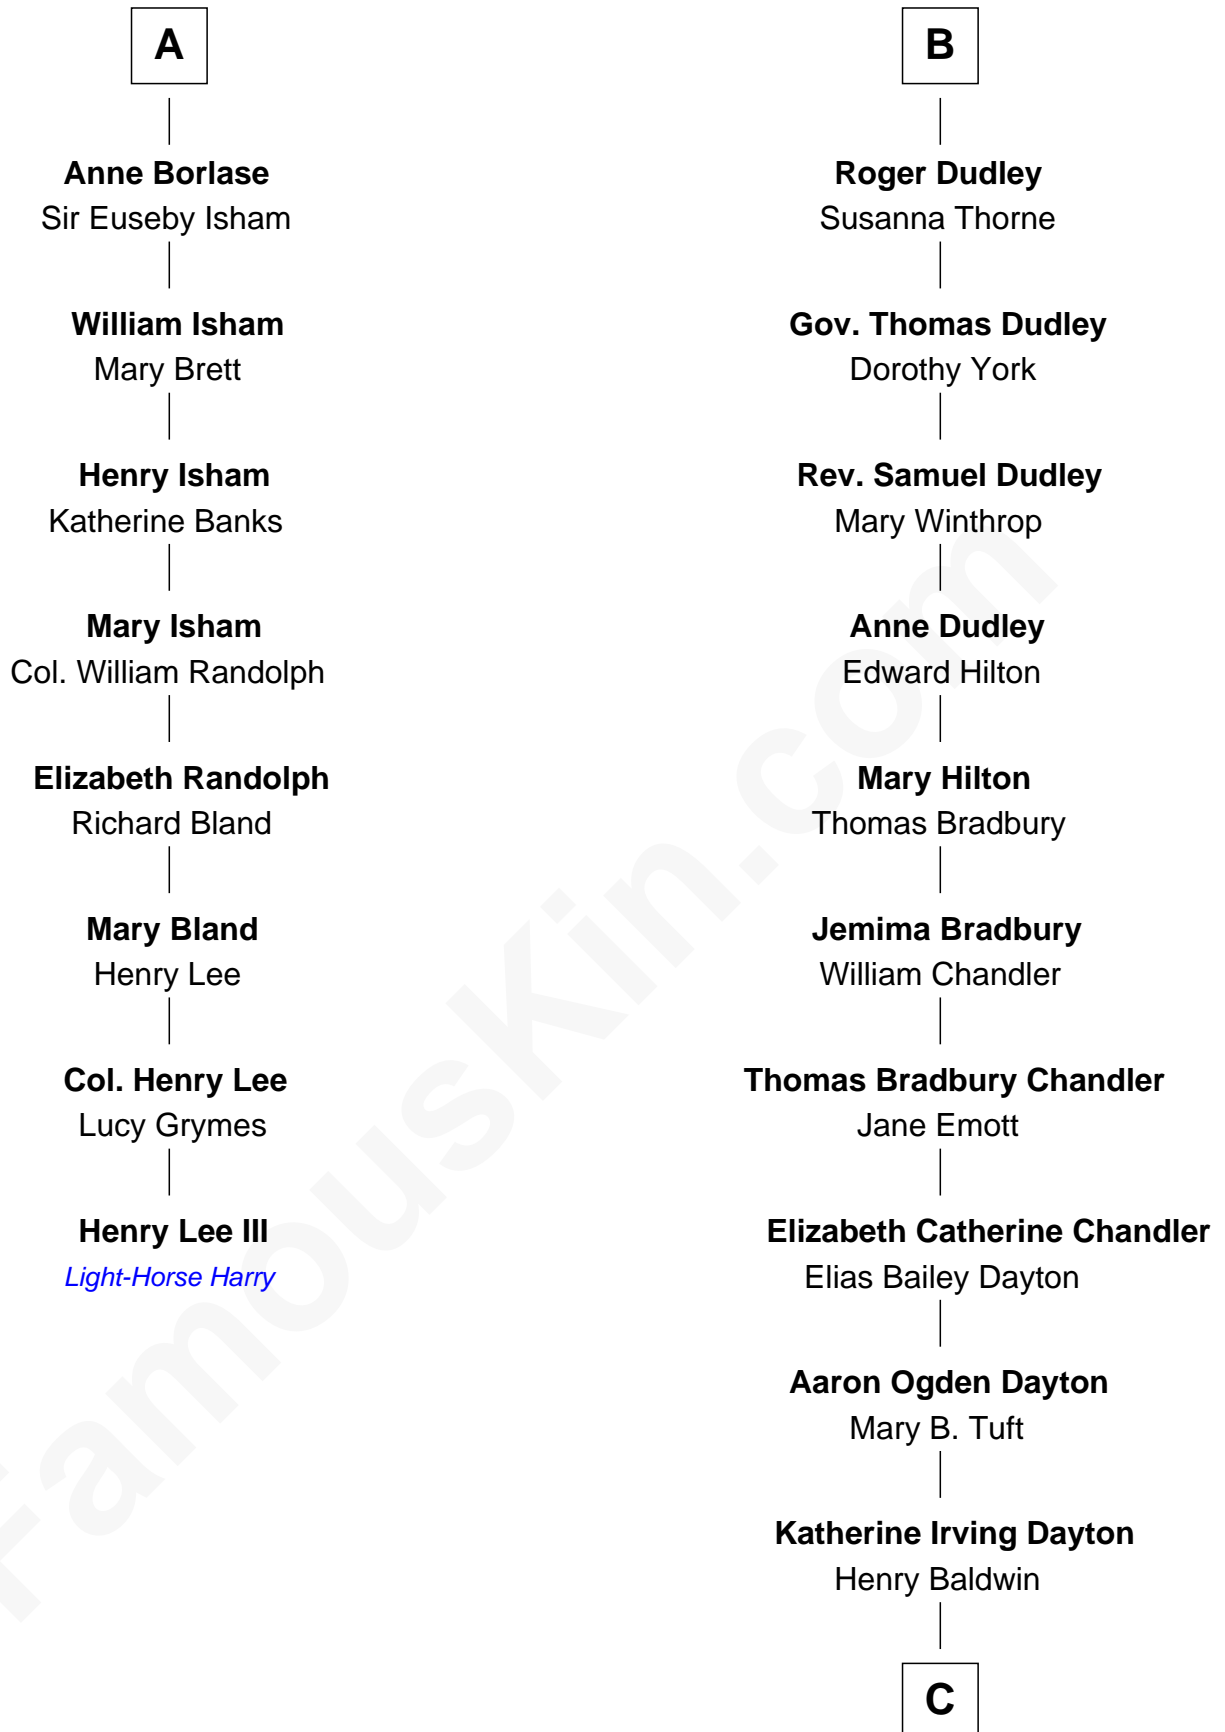

# FamousKin.com Relationship Chart of

**Henry Lee III**

*9th Governor of Virginia*

14th cousin 6 times removed of

**Christopher Reeve**

*Movie Actor*

**Sir Philip le Despencer**

Elizabeth - - - - -

**Sir Philip le Despencer**

Elizabeth de Tibetot

**Margery Despencer**

Sir Roger Wentworth

**Margaret Wentworth**

Sir William Hopton

**Margaret Hopton**

Sir Philip Booth

Sir John Sutton

**Sir John Sutton**

Constance Blount

**Sir John Sutton**

Elizabeth Berkeley

**Sir Edmund Sutton**

Joyce Tiptoft

**Sir Edward Sutton**

Cecily Willoughby

**Sir John Sutton**

Cecily Grey

**Sir Henry Dudley**

- - - - - Ashton

Probable

**B**

C