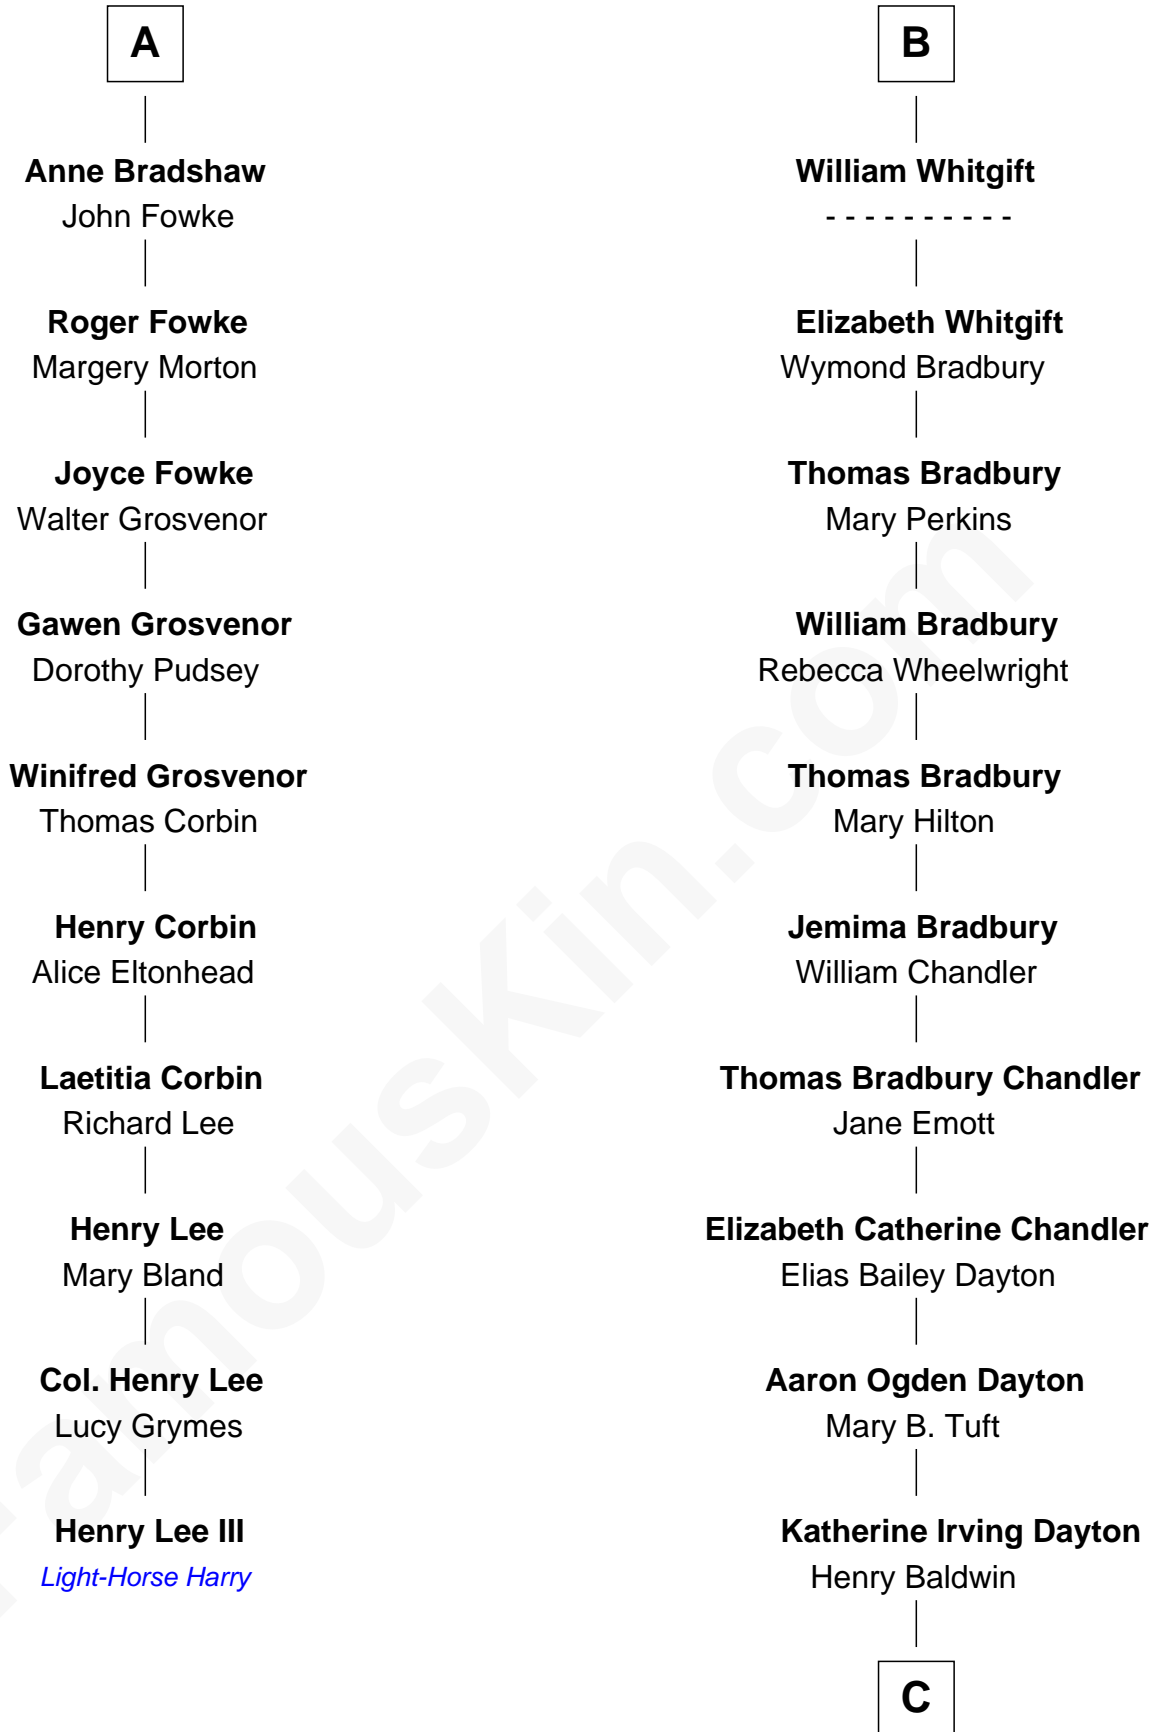

FamousKin.com Relationship Chart of

Henry Lee III

9th Governor of Virginia

16th cousin 4 times removed of

Christopher Reeve

Movie Actor

John de Welles

Maud de Roos

Margery de Welles

Stephen le Scrope

Maude le Scrope

Sir Baldwin Freville

Joyce Freville

Sir Roger Aston

Sir Robert Aston

Isabel Brereton

Eleanor de Mowbray

Eudo de Welles

Maud de Greystoke

Sir Lionel de Welles

Joan de Waterton

Margaret de Welles

Sir Thomas Dymoke

Jane Dymoke

John Fulnetby

Katherine Fulnetby

William Dynwell

Anne Dynwell

Henry Whitgift

B

C

—
Margaretta Willis Baldwin