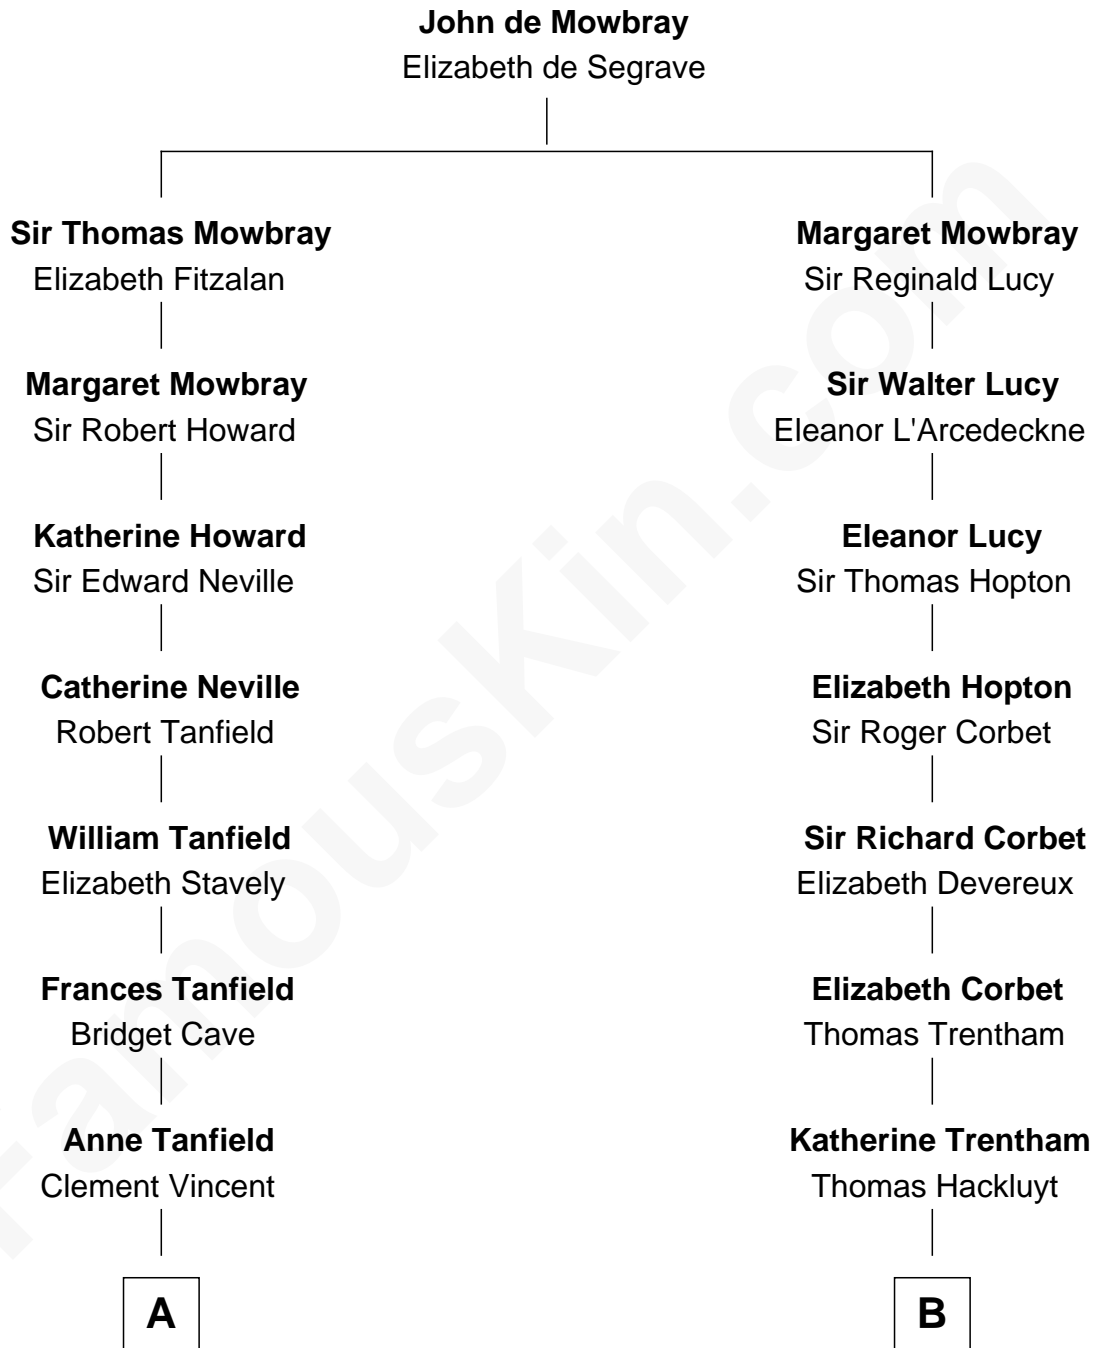

FamousKin.com Relationship Chart of

Henry Lee III

9th Governor of Virginia

14th cousin 6 times removed of

Christopher Reeve

Movie Actor

C

Augustus Henry Reeve
Margaretta Willis Baldwin