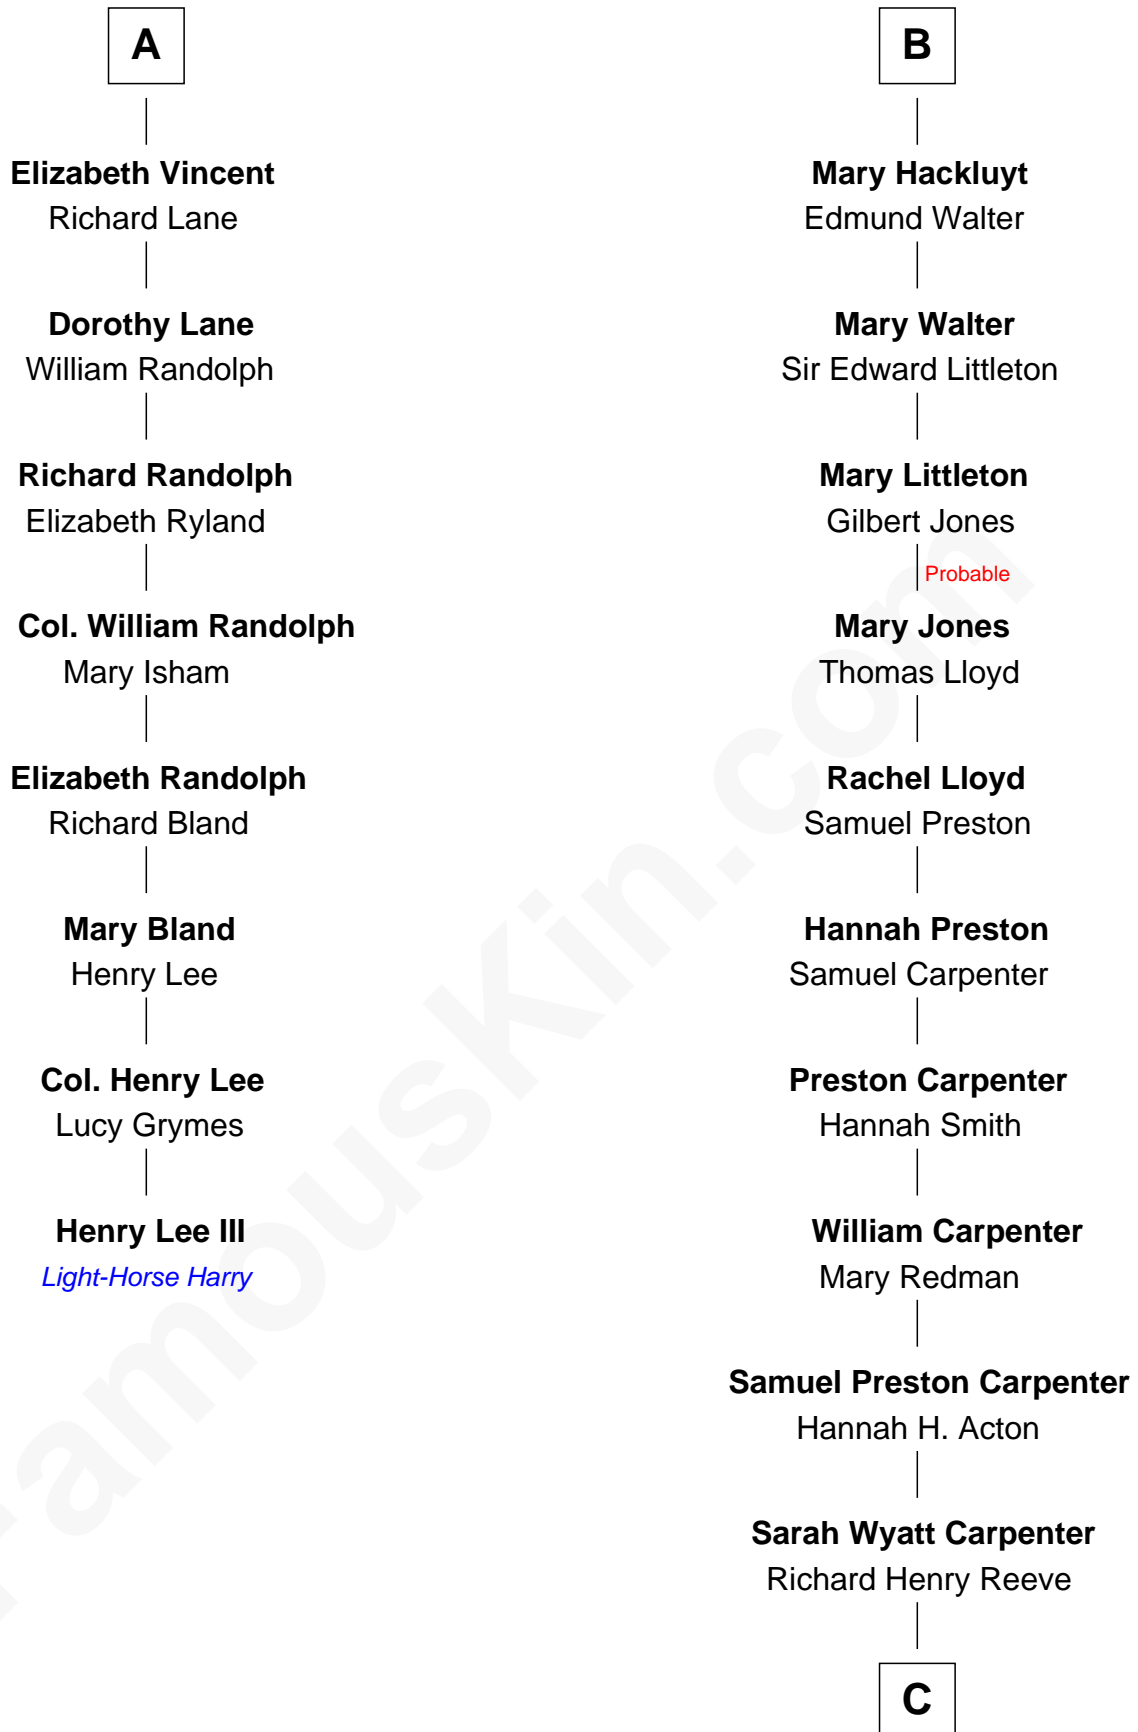

FamousKin.com Relationship Chart of

Henry Lee III

9th Governor of Virginia

14th cousin 6 times removed of

Christopher Reeve

Movie Actor

C

Augustus Henry Reeve
Margaretta Willis Baldwin