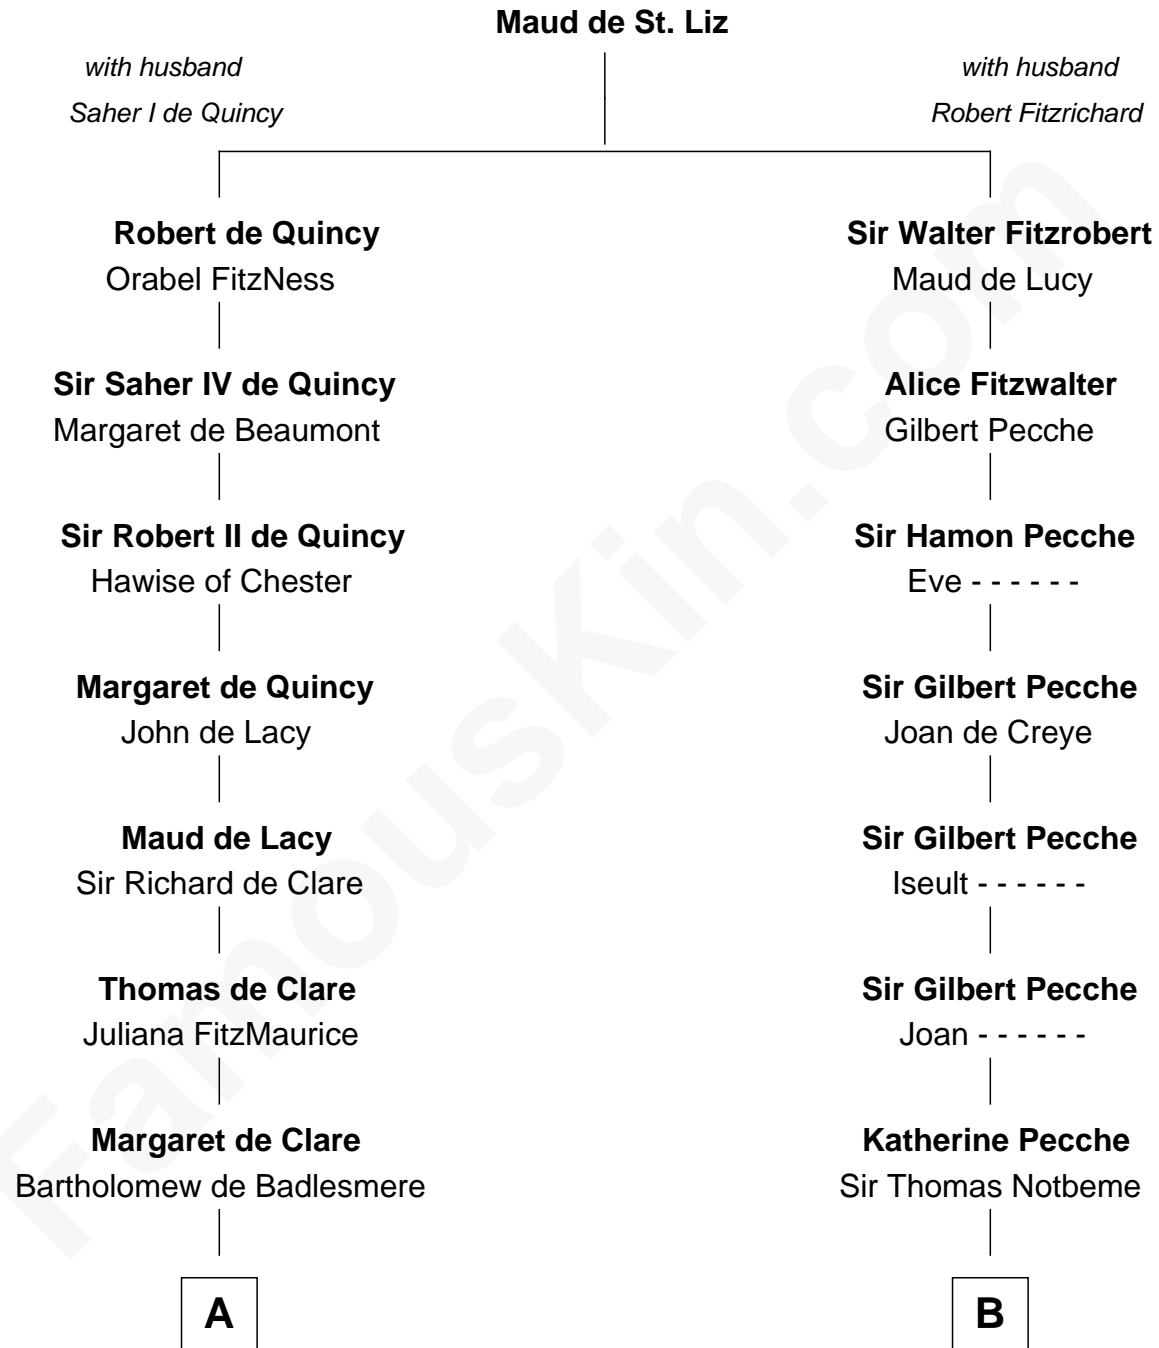

# FamousKin.com Relationship Chart of

**Henry Lee III**

*9th Governor of Virginia*

21st cousin of

**Nathaniel Hawthorne**

*Author of The Scarlet Letter*

**C**

**Alice Eltonhead**

Henry Corbin

**Laetitia Corbin**

Richard Lee

**Henry Lee**

Mary Bland

**Col. Henry Lee**

Lucy Grymes

**Henry Lee III**