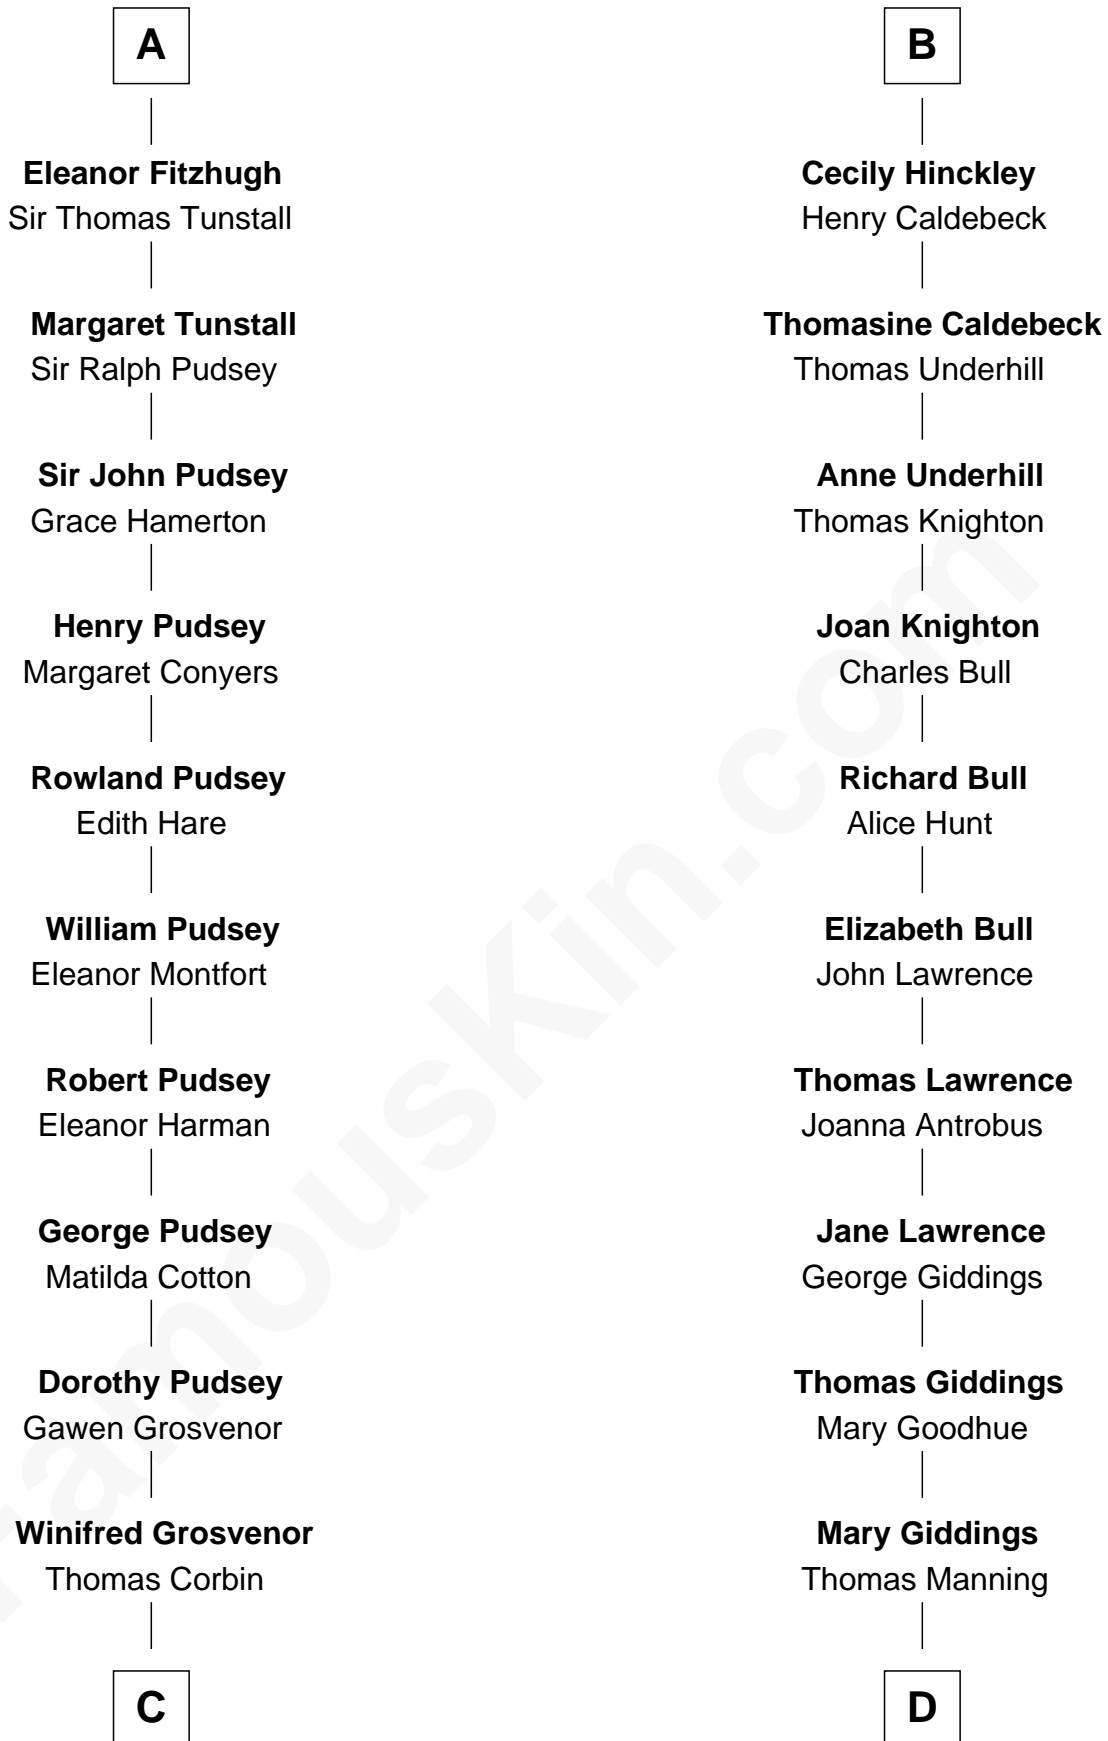

## Relationship Chart of

### Henry Lee III

9th Governor of Virginia

20th cousin 1 time removed of

**Nathaniel Hawthorne**

Author of *The Scarlet Letter*

**C**

**Henry Corbin**  
Alice Eltonhead

**Laetitia Corbin**  
Richard Lee

**Henry Lee**  
Mary Bland

**Col. Henry Lee**  
Lucy Grymes

**Henry Lee III**  
*Light-Horse Harry*

**D**

**John Manning**  
Ruth Potter

**Richard Manning**  
Miriam Lord

**Elizabeth Clarke Manning**  
Nathaniel Hawthorne