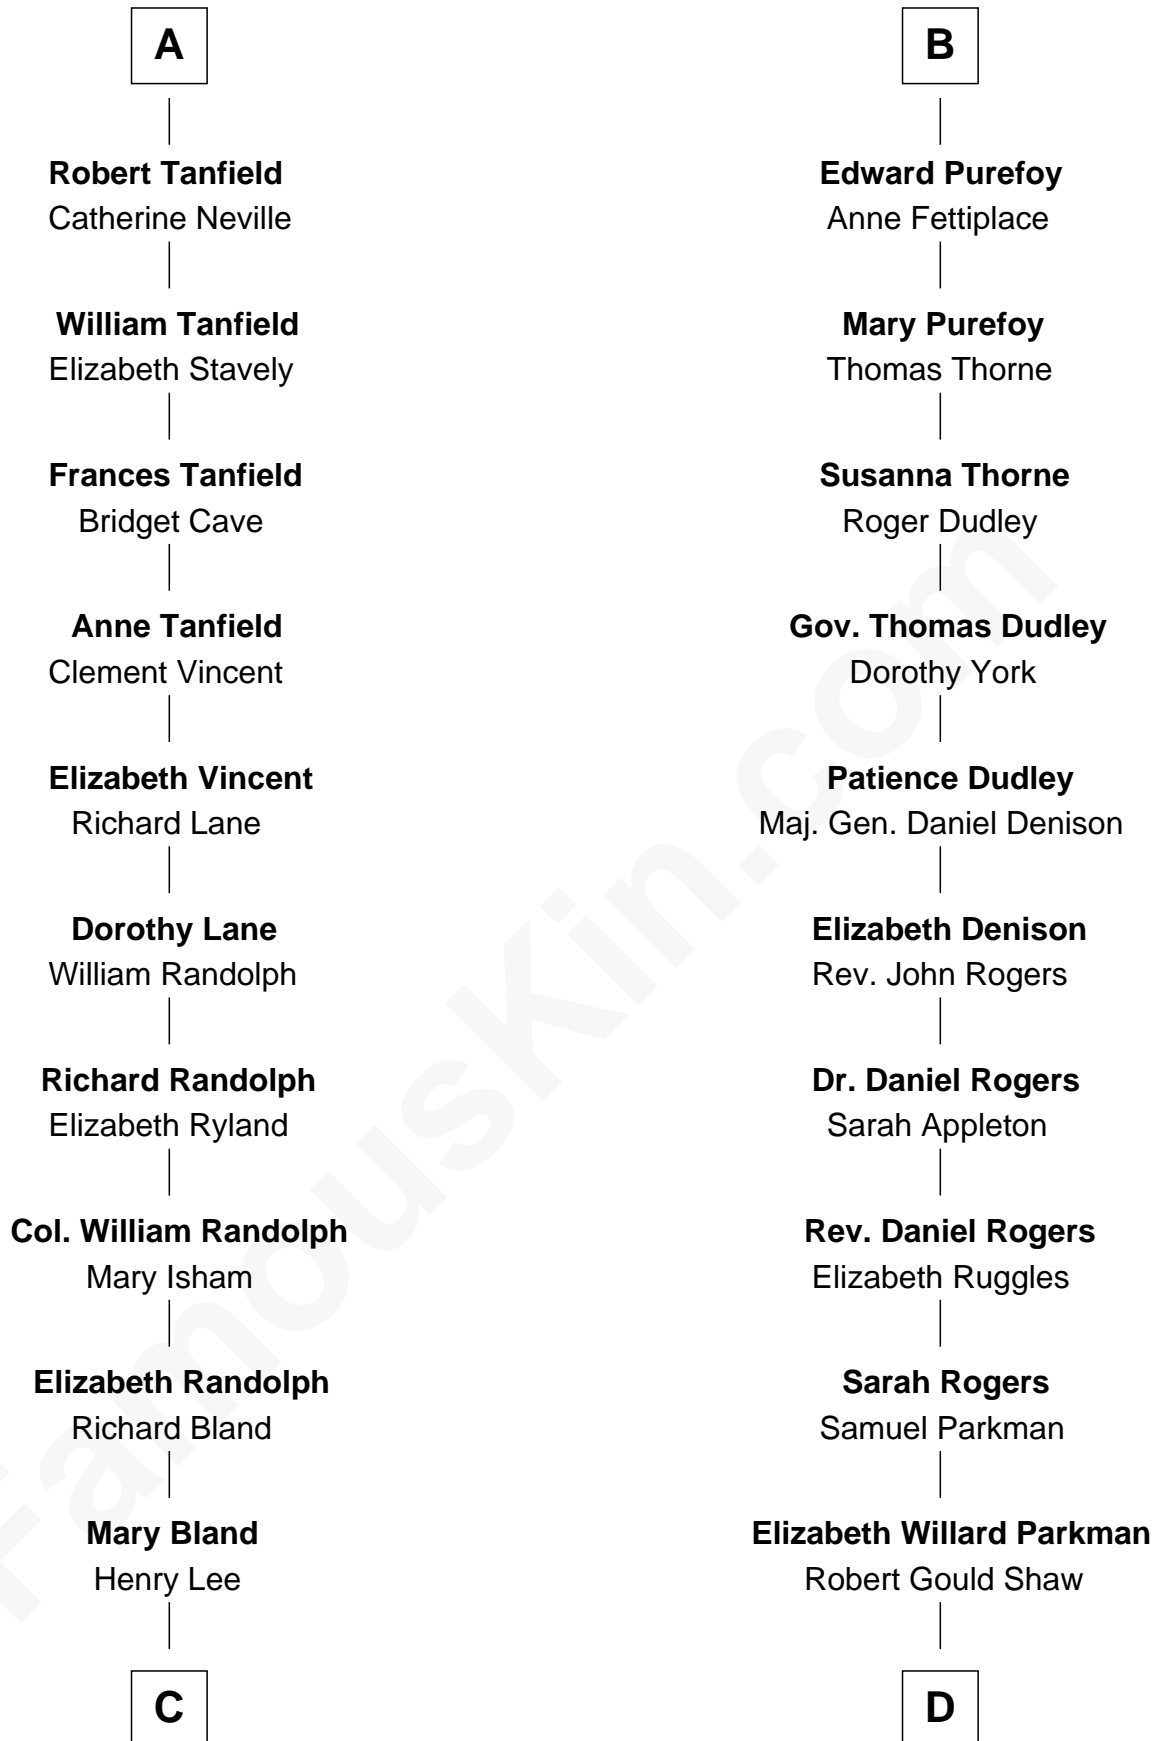

# FamousKin.com Relationship Chart of

**Henry Lee III**

*9th Governor of Virginia*

18th cousin of

**Colonel Robert Gould Shaw**

*U.S. Civil War leader of film "Glory" fame*

**Sir Nicholas Audley**

Joan Martin

**C**

Col. Henry Lee

Lucy Grymes

Henry Lee III

*Light-Horse Harry*

**D**

Francis George Shaw

Sarah Blake Sturgis

Colonel Robert Gould Shaw

*Main character in film "Glory"*

FamousKin.com