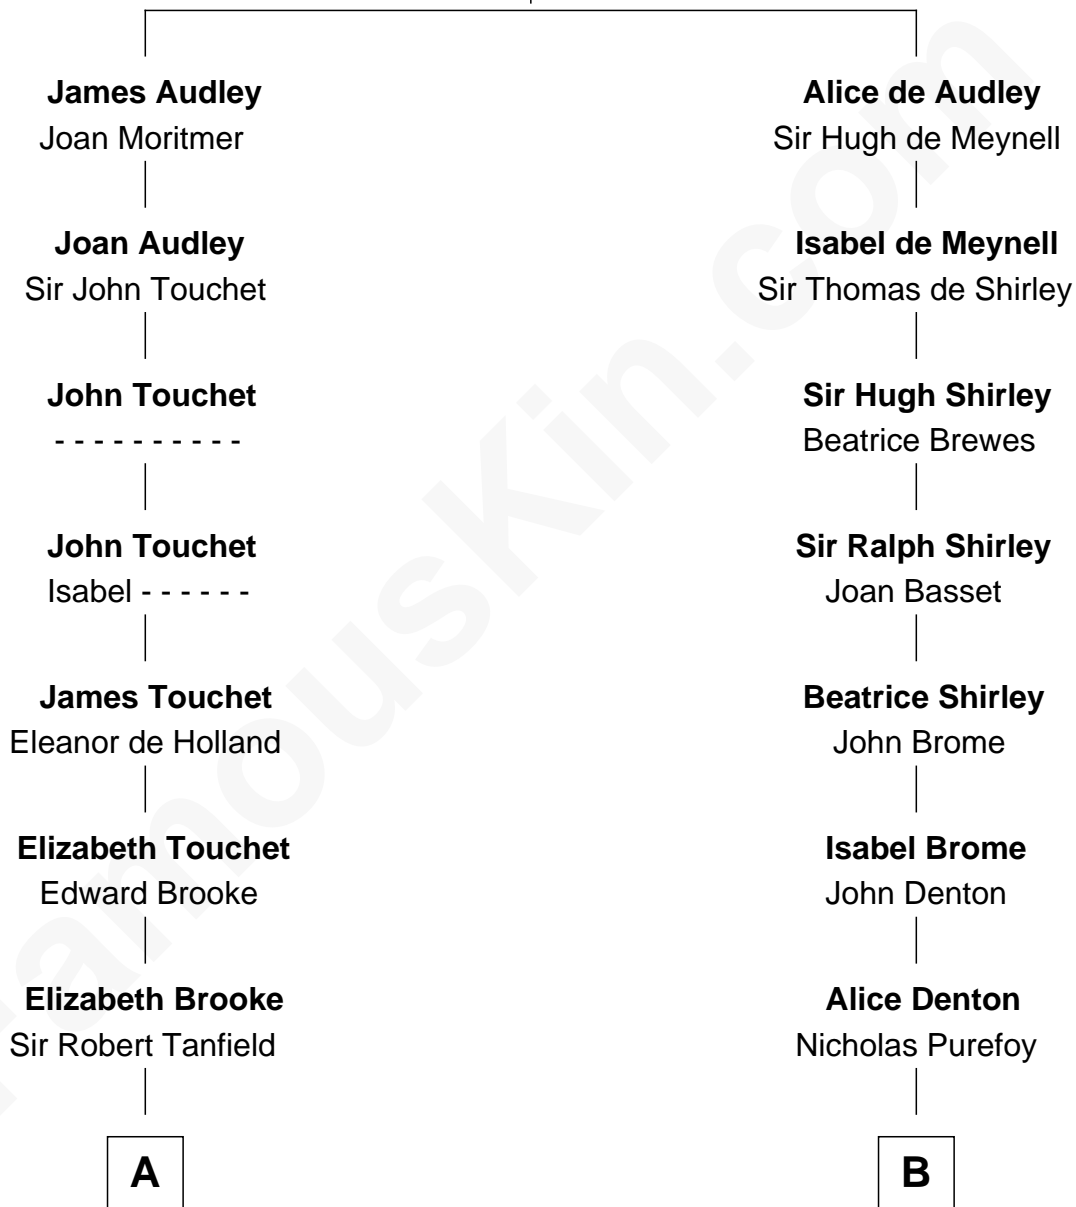

# FamousKin.com Relationship Chart of

**Henry Lee III**

*9th Governor of Virginia*

18th cousin of

**Colonel Robert Gould Shaw**

*U.S. Civil War leader of film "Glory" fame*

**Sir Nicholas Audley**

Joan Martin

**C**

Col. Henry Lee

Lucy Grymes

Henry Lee III

*Light-Horse Harry*

**D**

Francis George Shaw

Sarah Blake Sturgis

Colonel Robert Gould Shaw

*Main character in film "Glory"*

FamousKin.com