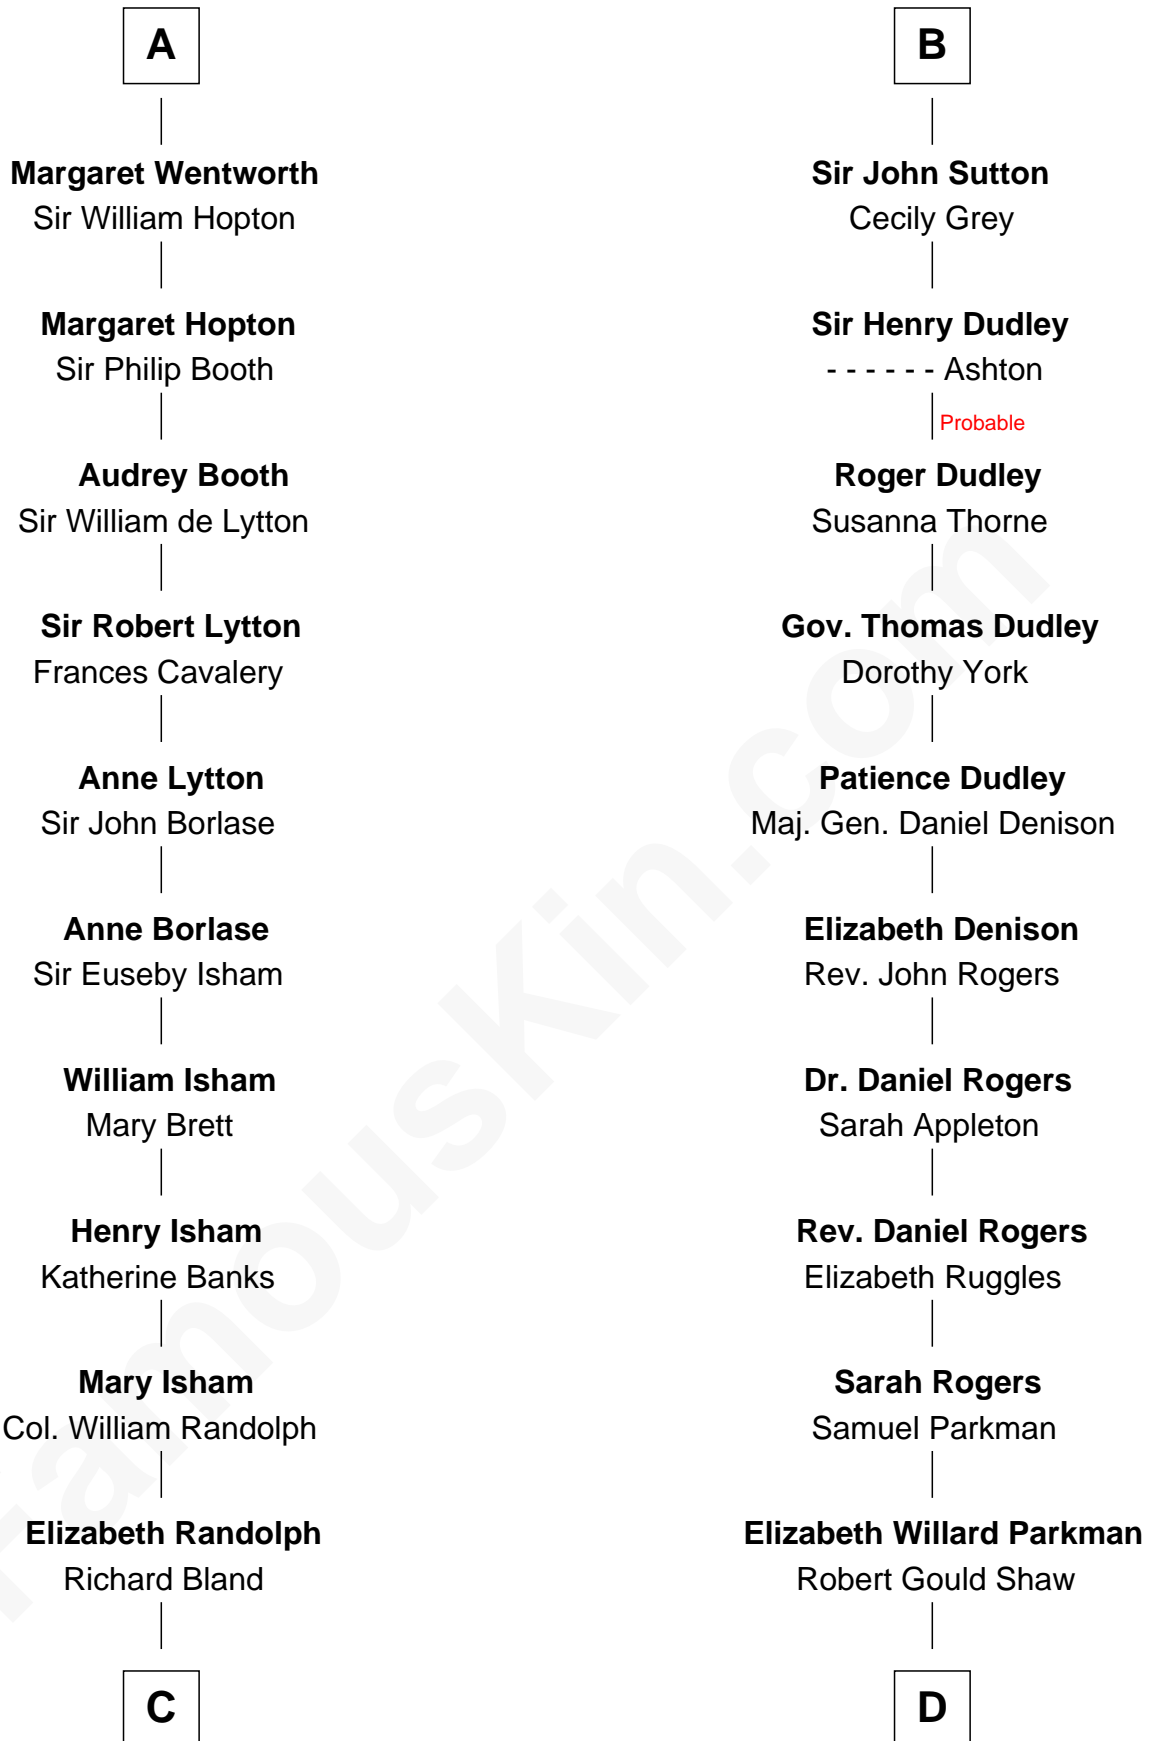

FamousKin.com

Relationship Chart of

Henry Lee III

9th Governor of Virginia

18th cousin 1 time removed of

Colonel Robert Gould Shaw

U.S. Civil War leader of film "Glory" fame

Sir William de Ferrers

John Deincourt

Thomas de Berkeley
Katherine de Clyvedon

Sir William Deincourt
Milicent la Zouche

Sir John Berkeley
Elizabeth Betteshorne

Margaret Deincourt
Sir Robert de Tibetot

Elizabeth Berkeley
Sir John Sutton

Elizabeth de Tibetot
Sir Philip le Despencer

Sir Edmund Sutton
Joyce Tiptoft

Margery Despencer
Sir Roger Wentworth

Sir Edward Sutton
Cecily Willoughby

A

B

C

Mary Bland
Henry Lee

Col. Henry Lee
Lucy Grymes

Henry Lee III
Light-Horse Harry

D

Francis George Shaw
Sarah Blake Sturgis

Colonel Robert Gould Shaw
Main character in film "Glory"

FamousKin.com