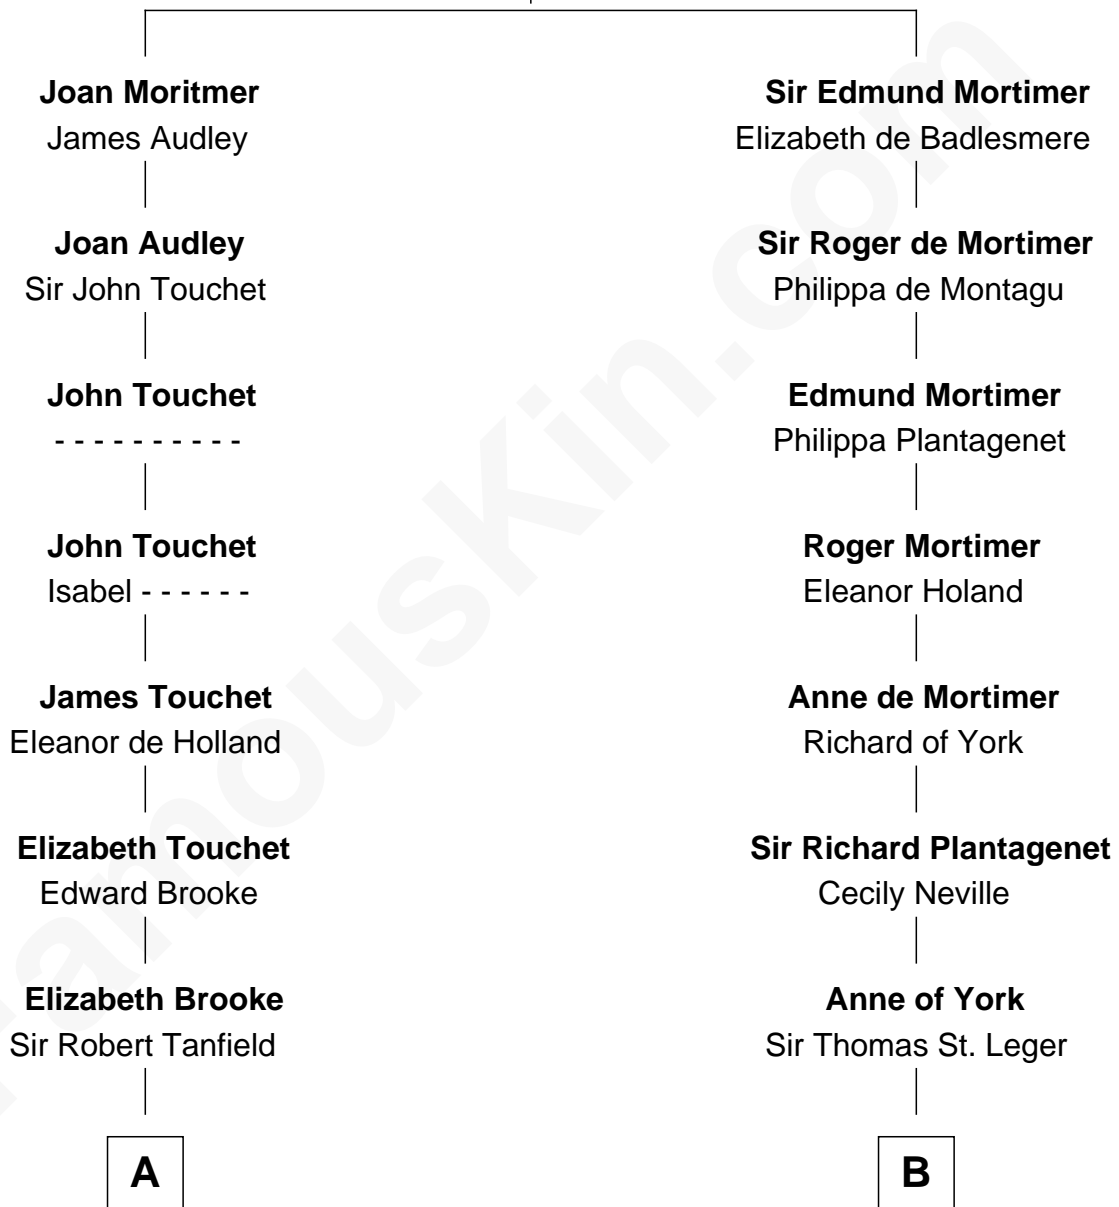

FamousKin.com Relationship Chart of

Henry Lee III

9th Governor of Virginia

18th cousin 2 times removed of

Steve McQueen

Movie Actor

Roger de Mortimer

Joan de Geneville

C

Col. Henry Lee

Lucy Grymes

Henry Lee III

Light-Horse Harry

D

Martha A. Bridgland

Daniel T. Culbertson