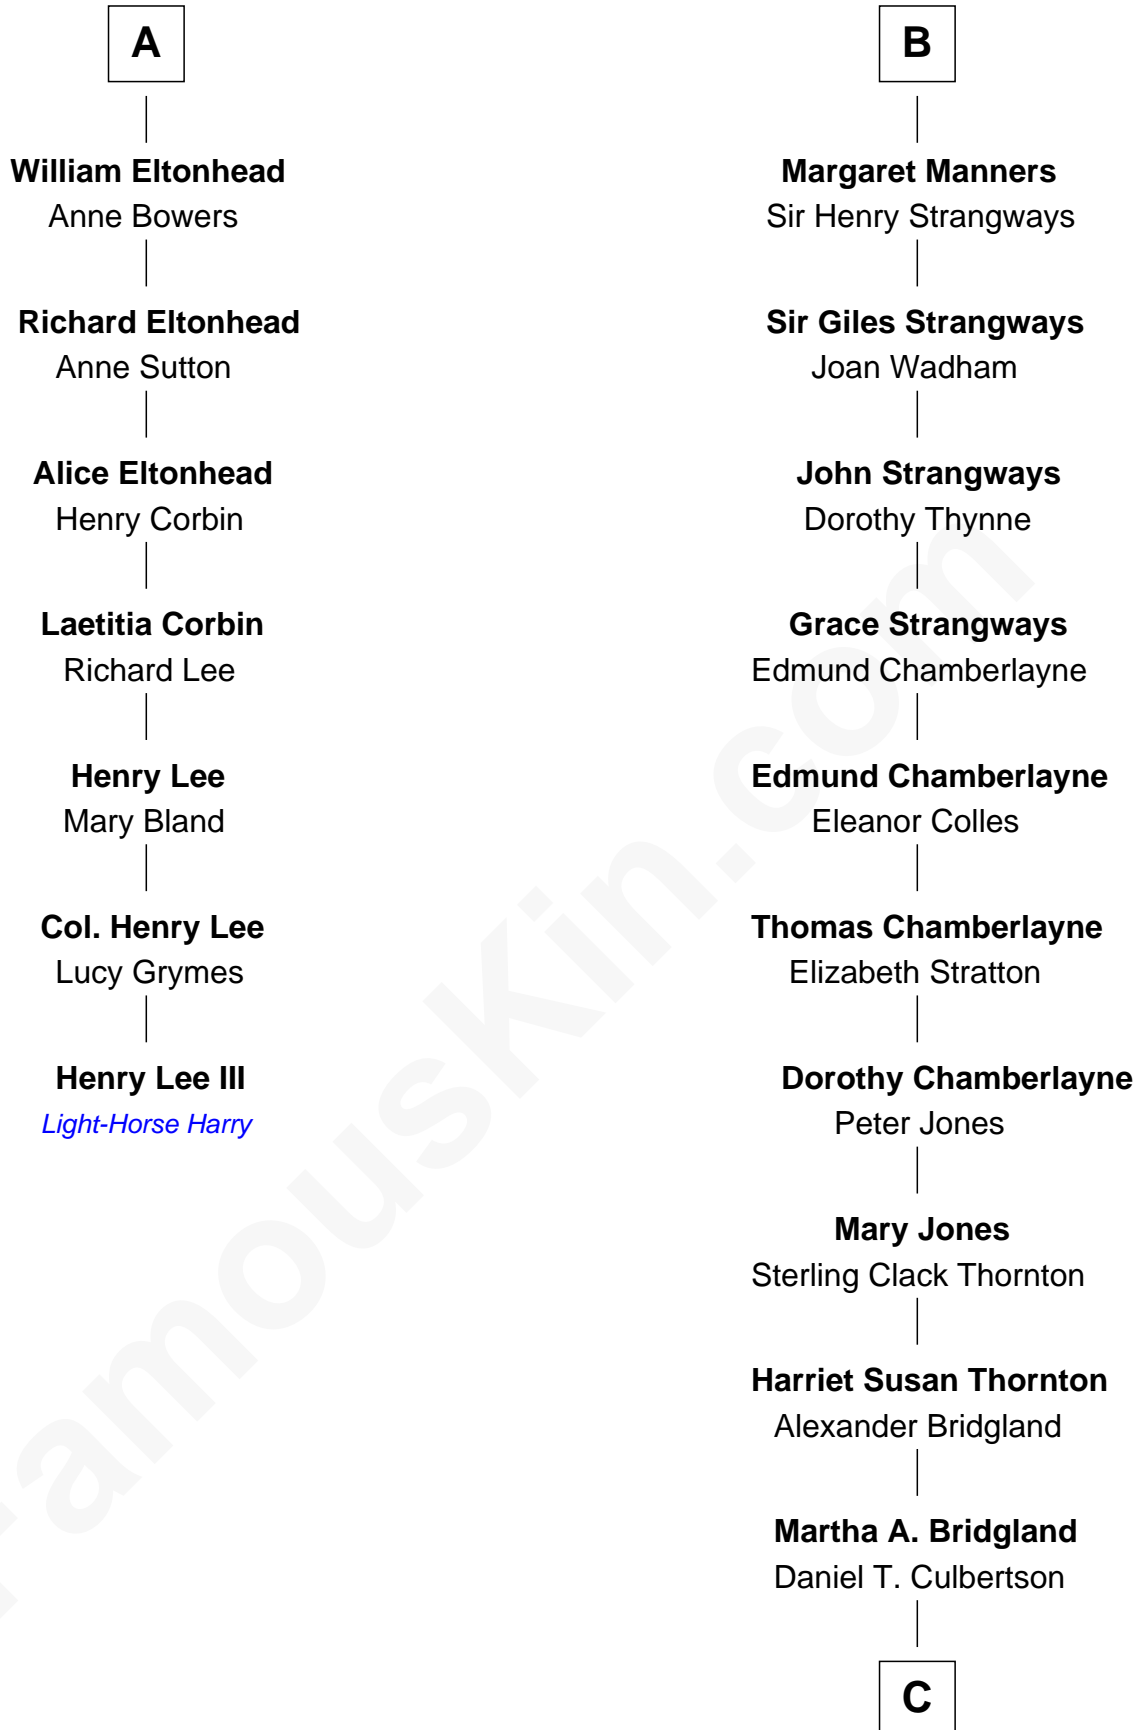

FamousKin.com Relationship Chart of

Henry Lee III

9th Governor of Virginia

13th cousin 6 times removed of

Steve McQueen

Movie Actor

C

Caroline Myrtle Culbertson