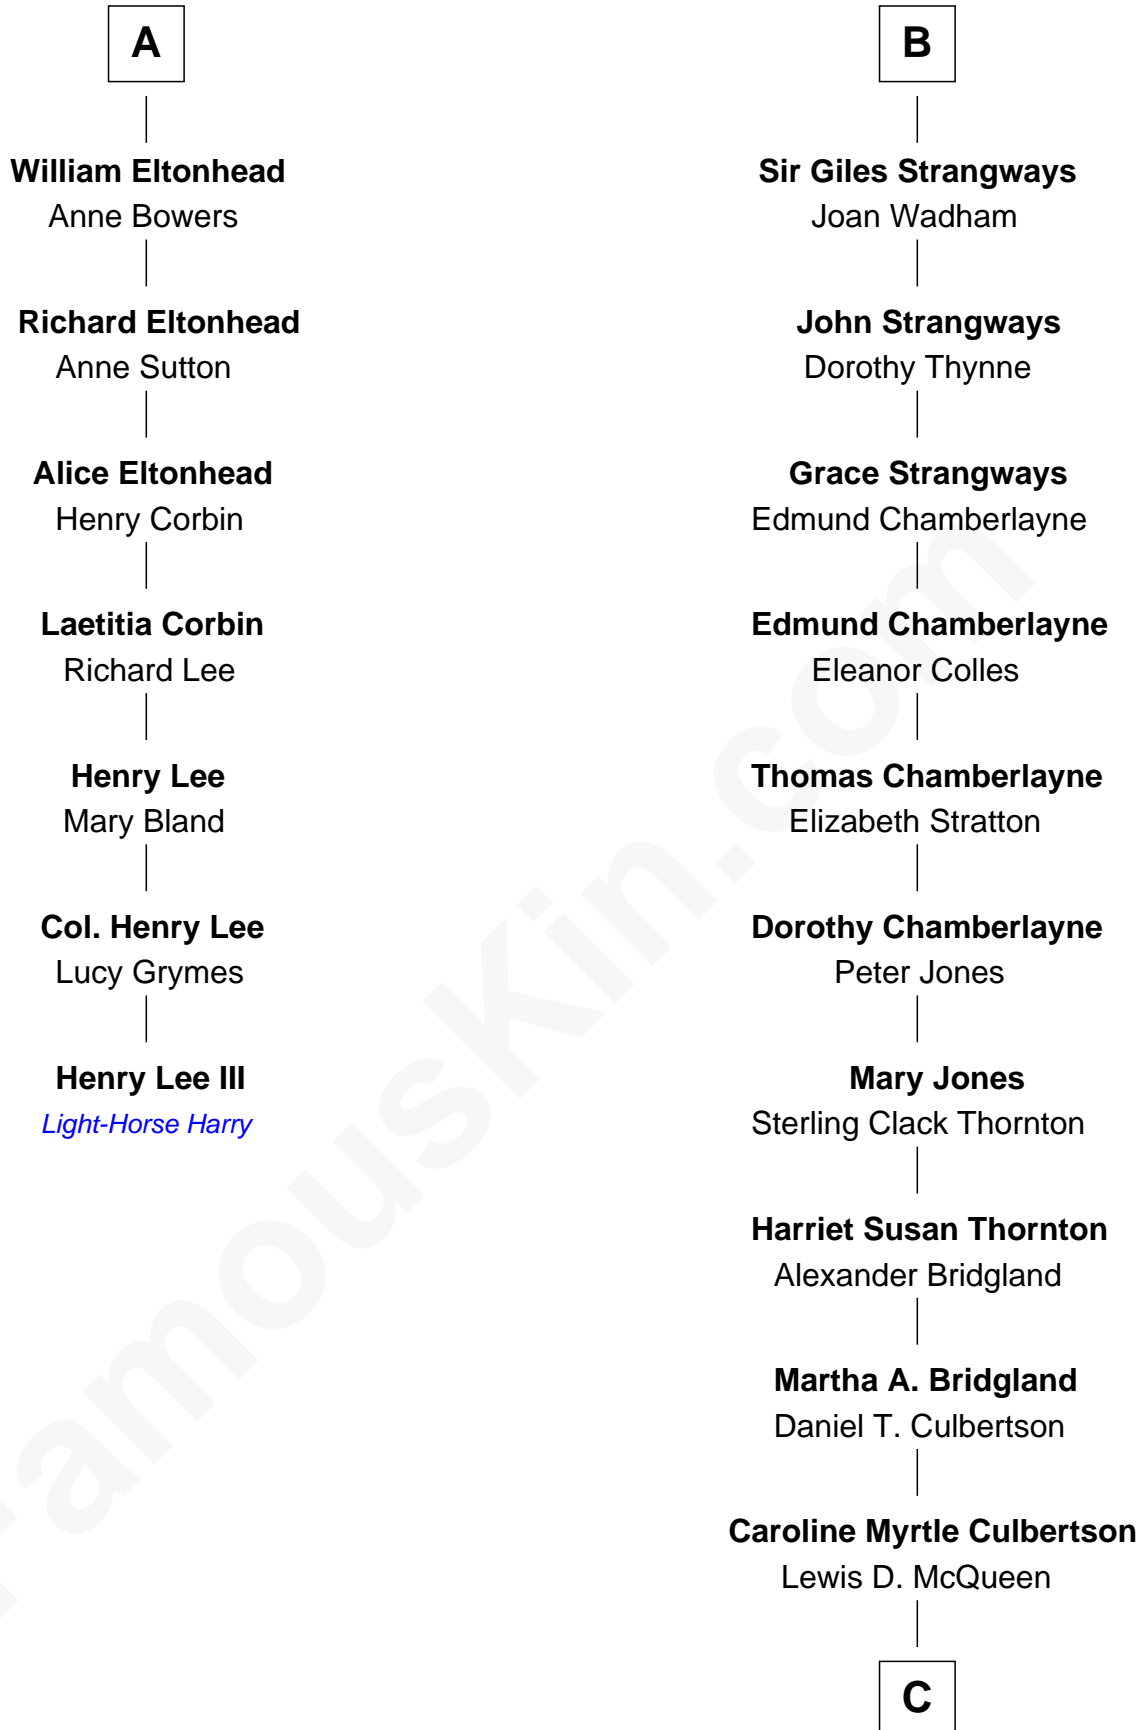

FamousKin.com Relationship Chart of

Henry Lee III

9th Governor of Virginia

13th cousin 5 times removed of

Steve McQueen

Movie Actor

Richard Fitzalan
Eleanor Plantagenet

Sir Richard Fitzalan
Elizabeth de Bohun

Elizabeth Fitzalan
Sir Robert Goushill

Joan Goushill
Sir Thomas Stanley

Katherine Stanley
Sir John Savage

Dulcia Savage
Sir Henry Bold

Maud Bold
Thomas Gerard

Jennet Gerard
Richard Eltonhead

A

Alice Fitzalan
Sir Thomas de Holand

Eleanor Holand
Roger Mortimer

Anne de Mortimer
Richard of York

Sir Richard Plantagenet
Cecily Neville

Anne of York
Sir Thomas St. Leger

Anne St. Leger
Sir George Manners

Margaret Manners
Sir Henry Strangways

B

FamousKin.com