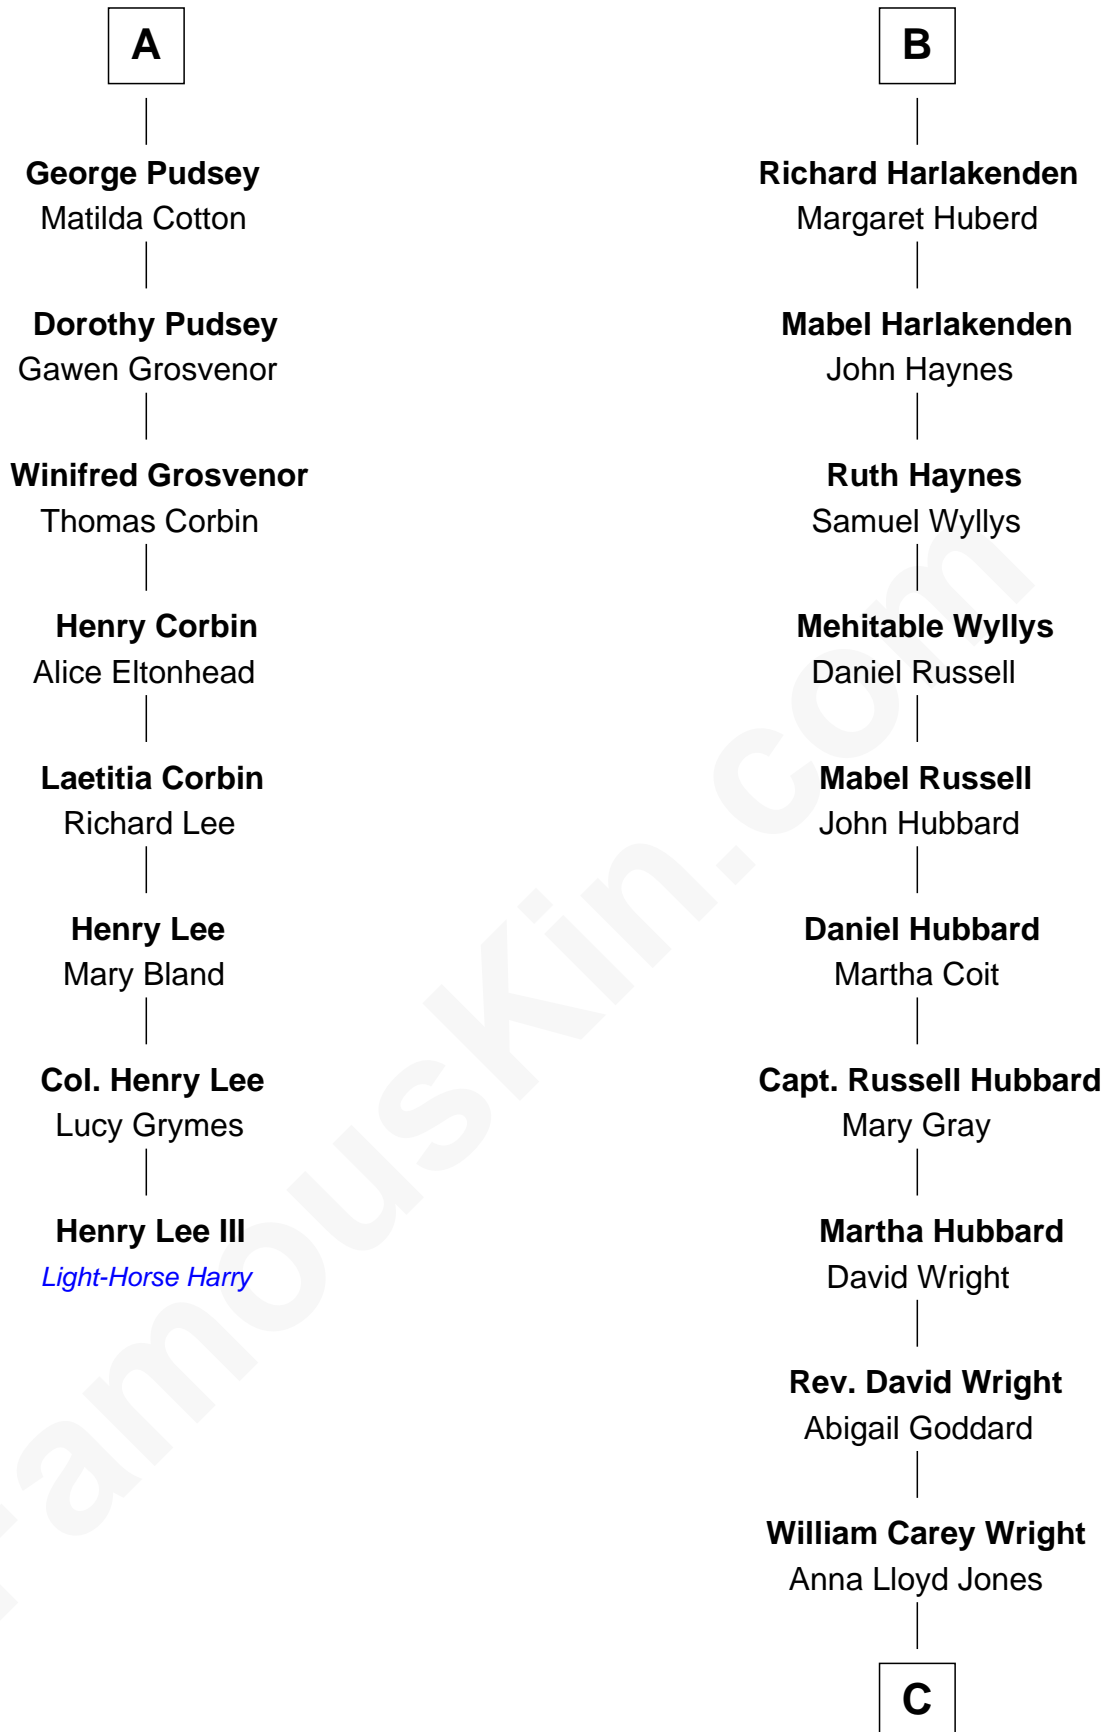

# FamousKin.com Relationship Chart of

**Henry Lee III**

*9th Governor of Virginia*

14th cousin 5 times removed of

**Anne Baxter**

*Movie Actress*

**Henry FitzHugh**

Elizabeth Grey

**Eleanor Fitzhugh**  
Sir Thomas Tunstall

**Margaret Tunstall**  
Sir Ralph Pudsey

**Sir John Pudsey**  
Grace Hamerton

**Henry Pudsey**  
Margaret Conyers

**Rowland Pudsey**  
Edith Hare

**William Pudsey**  
Eleanor Montfort

**Robert Pudsey**  
Eleanor Harman

**A**

**Sir William FitzHugh**  
Margery Willoughby

**Sir Henry FitzHugh**  
Alice de Neville

**Alice FitzHugh**  
Sir John Fiennes

**Thomas Fiennes**  
Anne Bouchier

**Catherine Fiennes**  
Richard Loudenoys

**Mary Loudenoys**  
Thomas Harlakenden

**Roger Harlakenden**  
-----

**B**

**C**

**Frank Lloyd Wright**

Catherine L. Tobin

**Catherine Dorothy Wright**

Kenneth Stuart Baxter