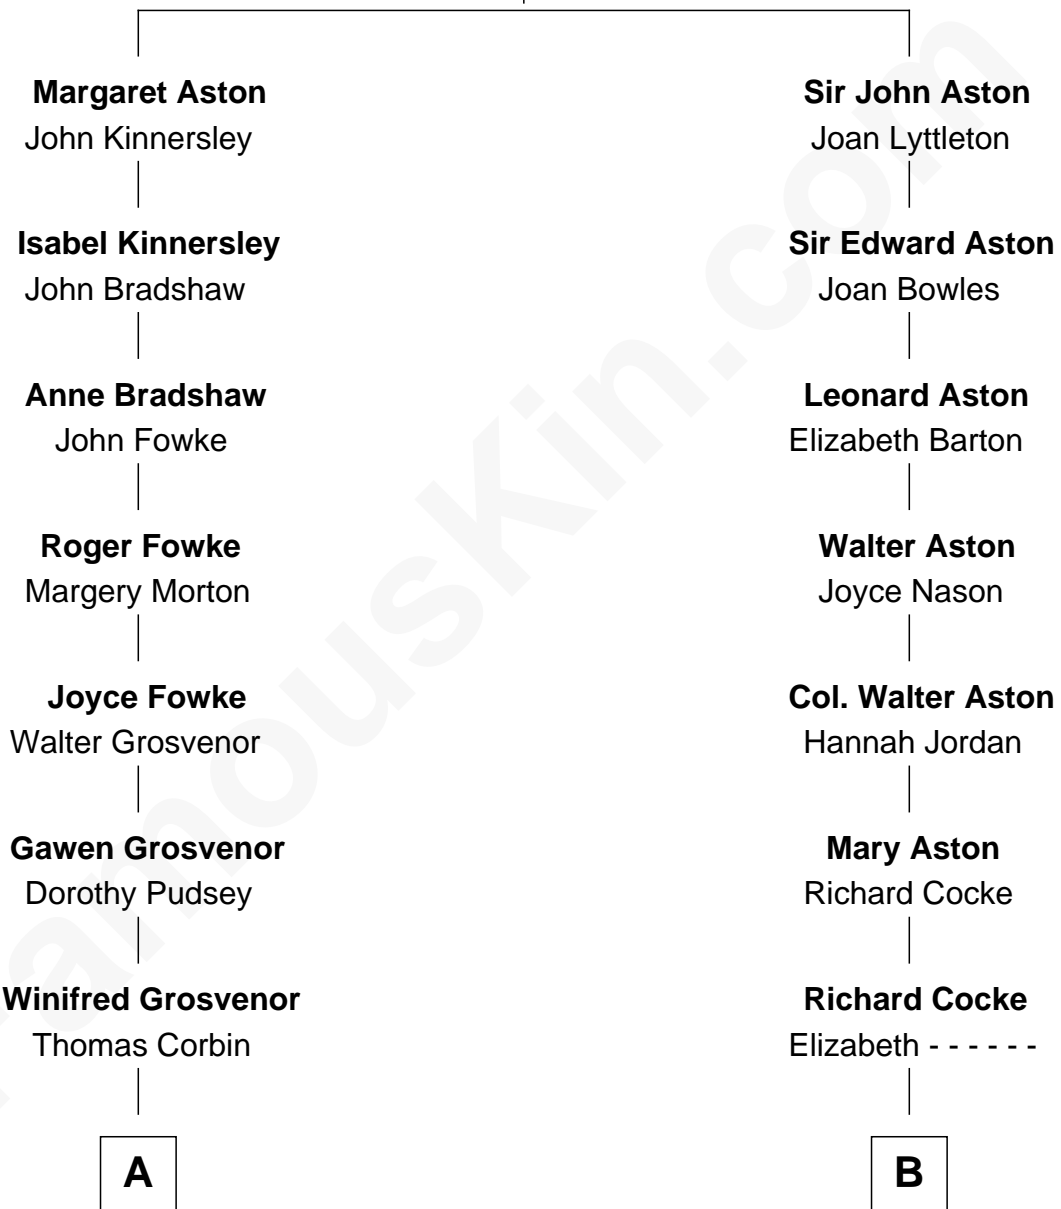

FamousKin.com

Relationship Chart of

Henry Lee III

9th Governor of Virginia

11th cousin 4 times removed of

George H. W. Bush

41st U.S. President

John Aston
Elizabeth Delves

A

Henry Corbin
Alice Eltonhead

Laetitia Corbin
Richard Lee

Henry Lee
Mary Bland

Col. Henry Lee
Lucy Grymes

Henry Lee III
Light-Horse Harry

B

Anne Cocke
Robert Bolling

Prescott Sheldon Bush
Dorothy Wear Walker

George H. W. Bush
41st U.S. President